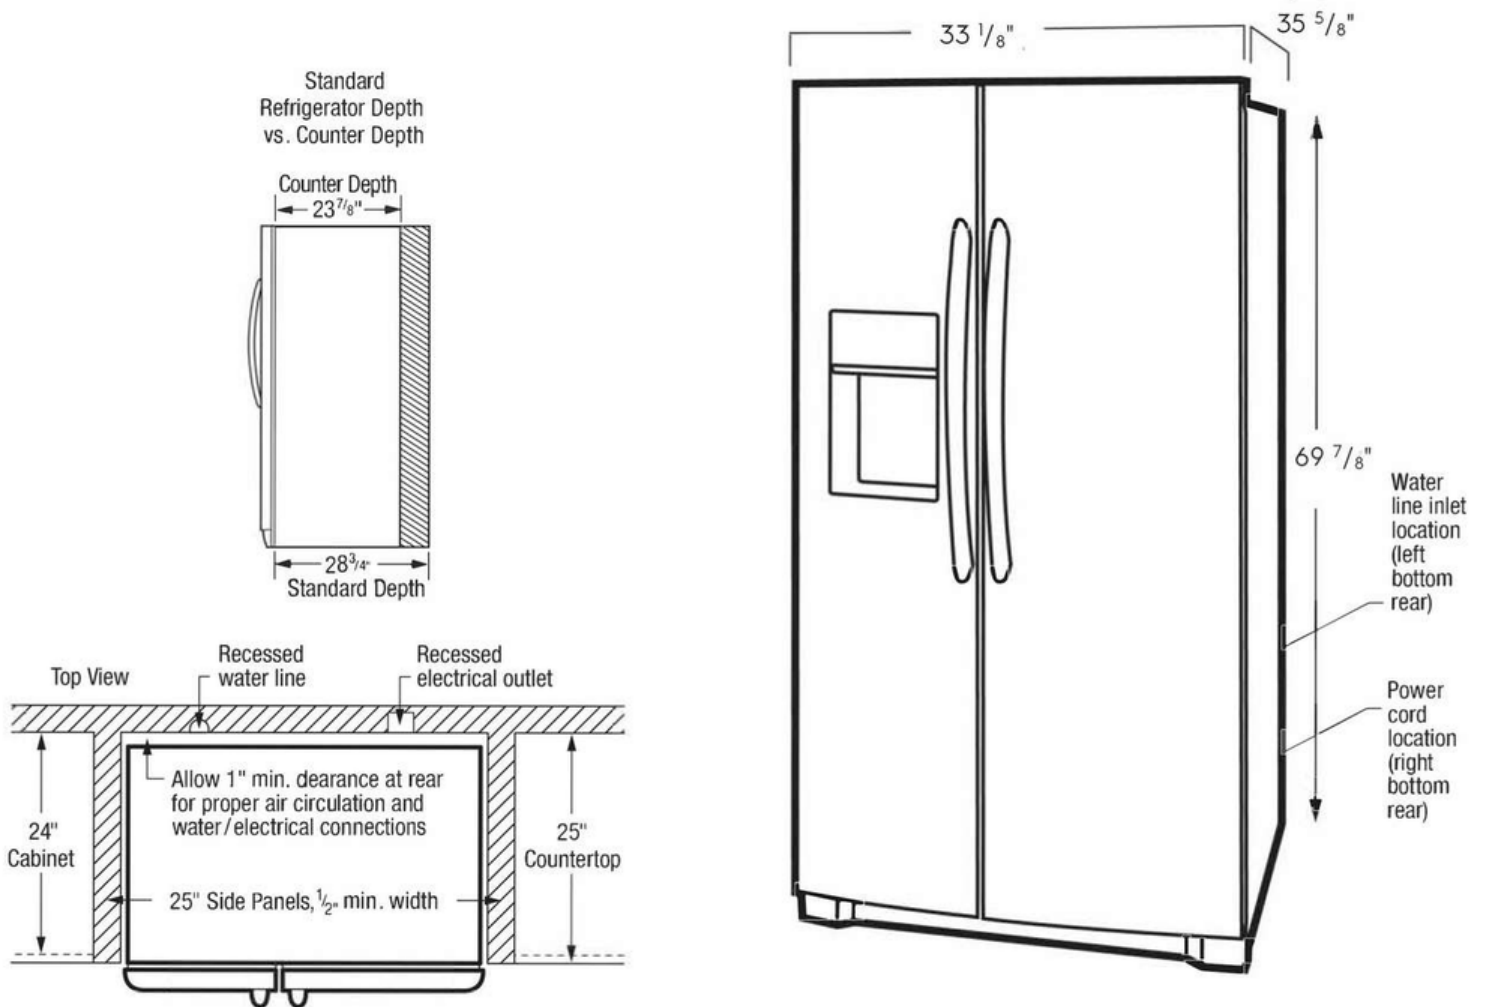

CANADA • 5855 Terry Fox Way • Mississauga, ON L5V 3E4 • 1-800-265-8352 • frigidaire.ca

Frigidaire Gallery

22.3 Cu. Ft. 33" Standard Depth Side by Side Refrigerator

GRSS2352AF

Version : 03/21

Note: For planning purposes only. Always consult local and national electric, gas and plumbing codes.