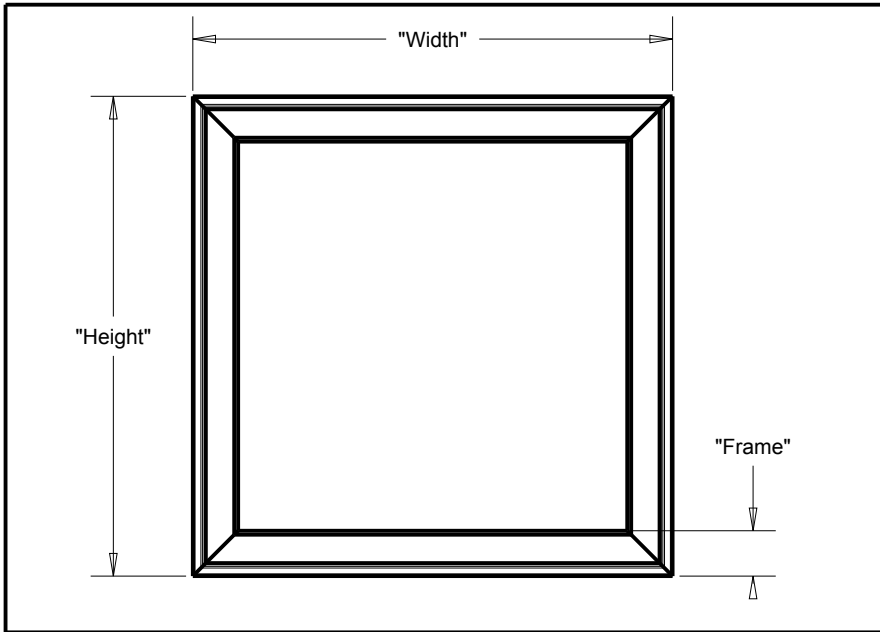

DELTA®

ACCESSORIES

- Delta® Custom Reflections™
- Square Mirror Frame

STANDARD SPECIFICATIONS:

- Expanded Polystyrene Foam

WARRANTY

Delta® and Liberty Hardware work to maintain the highest level of quality in our products. We ask the same of our suppliers and work towards meeting the high quality expectation of all consumers. Our plumbing products are warranted to be free of defects in material and workmanship for five years from date of purchase. Liberty Hardware will, at its election, repair, replace or make appropriate adjustment where Liberty Hardware determines that such defect occurred during normal usage within five (5) years after purchase. Liberty Hardware is not responsible for removal, installation costs, or incidental or consequential losses. Labor charges and/or damage incurred in installation, repair, or replacement of the product, as well as any other kind of loss or damage, are excluded. This warranty is not transferable.

		Height (in)	Width (in)	Frame (in)	Weight (lbs)	Finish
FRML2-CHL-R	Large Square	27.52	27.52	3.15	4.72	Classic Chrome
FRML2-GWM-R	Large Square	27.52	27.52	3.15	6.04	Weathered Wood
FRML2-MBL-R	Large Square	27.52	27.52	3.15	5.31	Matte Black
FRML2-MOS-R	Large Square	27.52	27.52	3.15	5.42	Stone Mosaic
FRML2-NKL-R	Large Square	27.52	27.52	3.15	5.89	Vintage Nickel
FRML2-WHM-R	Large Square	27.52	27.52	3.15	5.88	Matte White