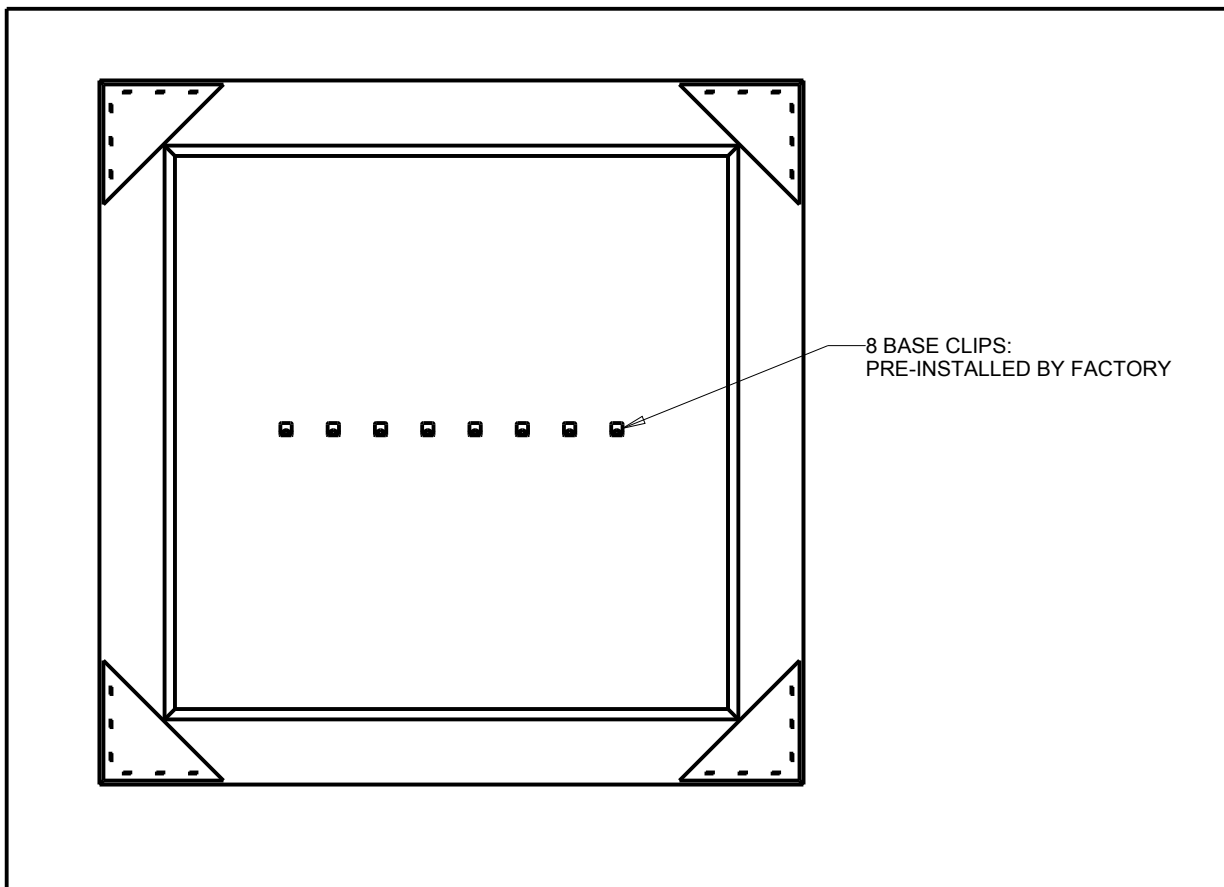

DELTA®

ACCESSORIES

- Delta® Custom Reflections™
- Square Mirror Frame

Delta reserves the right (1) to make changes in specifications and materials, and (2) to change or discontinue models, both without notice or obligation. Dimensions are for reference only. See current full-line price book or www.deltafaucet.com for finish options and product availability.

TDS 37722 - Rev. A

DELTA
FAUCET COMPANY

55 E. 111th Street, Indianapolis, Indiana 46280
350 South Edgeware Road, St. Thomas, ON N5P 4L1
© 2015 Masco Corporation of Indiana