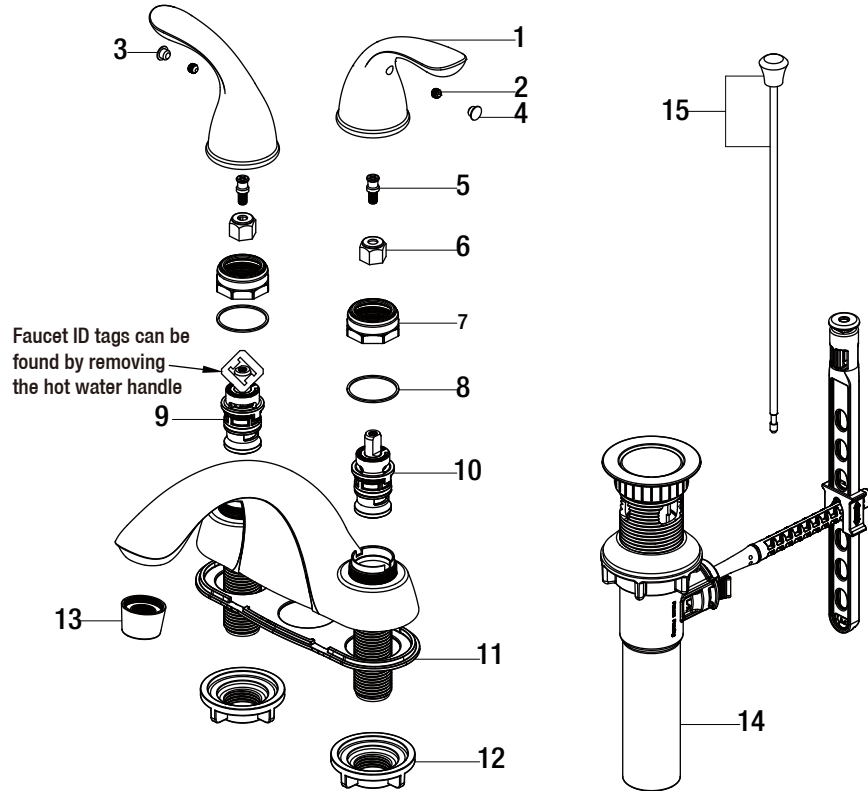

Replacement Parts List

Builders 4 in. Centerset 2-Handle Low-Arc Bathroom
Faucet in Brushed Nickel

MODEL	STORE SKU #	FINISH
67091W-6A04	247368	Brushed Nickel PVD

Many replacement parts can be purchased online or at your local store. Please use the table below to identify the part SKU number needed, go to HOMEDEPOT.COM, and check for online and store availability. If you can't find the part you are looking for, please call 1-855-HD-GLACIER.

Part	Description	Part #	Internet SKU #	Store SKU #
1	Handle	RP1304104	206864738	
2	Set screw	RP50002		
3	Index H	RP10004		
4	Index C	RP10005		
5	Screw	RP50003		
6	Inverter	RP64044	206671349	
7	Bonnet nut	RP70435	206864739	
8	Washer	RP64124		

Part	Description	Part #	Internet SKU #	Store SKU #
9	Cartridge H	RP20067	301158139	
10	Cartridge C	RP20068	301158129	
11	Gasket	RP80259		
12	Mounting nut	RP56001	203193994	579276
13	Aerator	RP3021704		
14	Drain assembly less lift rod	RP4022804		
15	Lift rod	RP4026604		