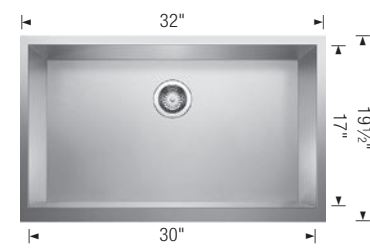

BLANCO® FARMHOUSE SINKS

PRECISION® R0 DURINOX® APRON SUPER SINGLE

Sink Specifications

Undermount
Outside Cabinet: 36"
Bowl Depth: 10"
Apron Front Depth: 10"
Cutout Size: Custom installation. Use sink as template.
Actual Ship Weight: 30 lbs - Note: Cannot be shipped UPS.

Model No.

524223

List Price

$3995

Optional Accessories

221018 Grid $169