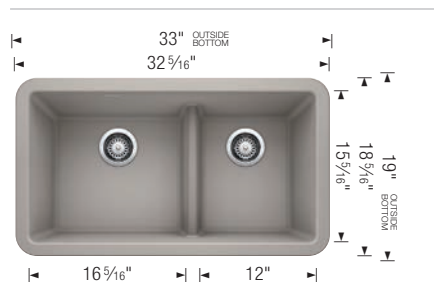

NEW IKON® 33" APRON 1-3/4 LOW DIVIDE

Sink Specifications

Apron Front
Outside Cabinet: 36"
Bowl Depth: 9-1/4"
Front Apron Depth: 10"
Rim Thickness: 1-1/2"
Cutout Size: Custom installation. Use sink as template.
Actual Ship Weight: 53 lbs - Note: Cannot be shipped UPS

Model No.	Color	List Price
402322	Anthracite	$1649
402328	Biscuit	$1649
402323	Café Brown	$1649
402326	Cinder	$1649
402330	Concrete Gray	$1649
402325	Metallic Gray	$1649
402329	Truffle	$1649
402324	White	$1649

Optional Accessories

Model No.	Accessories	Price
237525	Small Grid	$149
237526	Large Grid	$153
233530	Floating Grid	$135
235010	Floating Cutting Board	$209
441231	3-in-1 Basket Strainer	$97
441232	3-in-1 Disposal Flange	$97