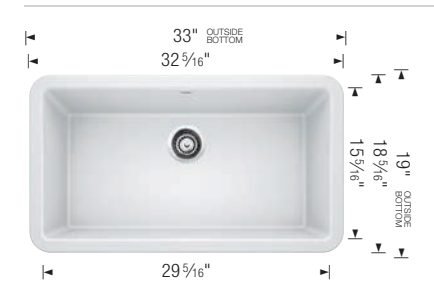

CERANA® 30" APRON SINGLE BOWL

Sink Specifications

Apron Front
Outside Cabinet: 33"
Bowl Depth: 9-1/4"
Front Apron Depth: 10"
Sink Walls: 3/4"
Cutout Size: Custom installation. Use sink as template.
Actual Ship Weight: 80 lbs - Note: Cannot be shipped UPS

Apron Front
Outside Cabinet: 36"
Bowl Depth: 9-1/4"
Front Apron Depth: 10"
Sink Walls: 3/4"
Cutout Size: Custom installation. Use sink as template.
Actual Ship Weight: 91 lbs - Note: Cannot be shipped UPS

SWATCHES FOR IKON SINKS PAGE 13

BLANCO® FARMHOUSE SINKS

IKON® 33" APRON SINGLE BOWL

Sink Specifications

Apron Front
Outside Cabinet: 36"
Bowl Depth: 9-1/4"
Front Apron Depth: 10"
Rim Thickness: 1-1/2"
Cutout Size: Custom installation. Use sink as template.
Actual Ship Weight: 53 lbs - Note: Cannot be shipped UPS