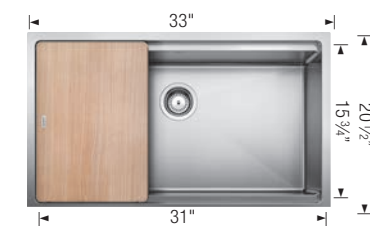

QUATRUS® R15 ERGON APRON SUPER SINGLE

Sink Specifications

Apron Front
Outside Cabinet: 36"
Bowl Depth: 9"
Apron Front Depth: 9"
Cutout Size: Custom installation. Use sink as template.
Actual Ship Weight: 36 lbs - UPS oversize weight charges apply*