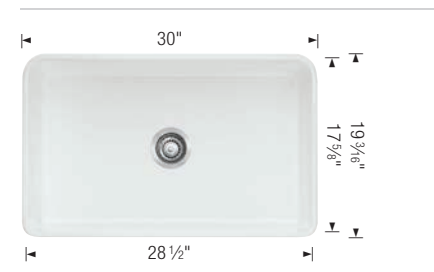

CERANA® 30" APRON SINGLE BOWL

Sink Specifications

Apron Front
Outside Cabinet: 33"
Bowl Depth: 9-1/4"
Front Apron Depth: 10"
Sink Walls: 3/4"
Cutout Size: Custom installation. Use sink as template.
Actual Ship Weight: 80 lbs - Note: Cannot be shipped UPS

Model No.	Color	List Price
525010	White	$1275
525011	Biscuit	$1375

Optional Accessories

Model No.	Accessories	Price
236714	Grid	$150
441231	3-in-1 Basket Strainer	$97