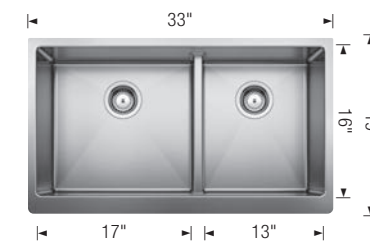

Model No.

513439

List Price

\$3195

Optional Accessories

221018 Grid \$169

*Please make sure there is an adequate countertop width to accommodate sink width (14")

BLANCO® FARMHOUSE SINKS

QUATRUS R15 APRON 1-3/4 WITH LOW DIVIDE

Sink Specifications

Apron Front
Outside Cabinet: 36"
Bowl Depth: 9"
Apron Front Depth: 9"
Cutout Size: Custom installation. Use sink as template.
Actual Ship Weight: 38 lbs - UPS oversize weight charges apply*