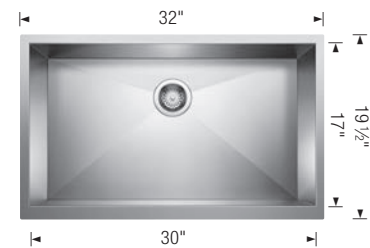

PRECISION 16" R0 APRON SUPER SINGLE

Sink Specifications

Undermount
Outside Cabinet*: 36"
Bowl Depth: 10"
Cutout Size: Custom installation. Use sink as template.
Actual Ship Weight: 30 lbs

Model No.

513439

List Price

$3195

Optional Accessories

221018 Grid $169

*Please make sure there is an adequate countertop width to accommodate sink width (14")