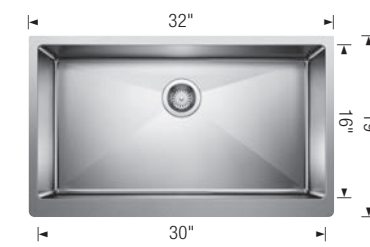

QUATRUS R15 APRON SUPER SINGLE

Sink Specifications

Apron Front
Outside Cabinet: 36"
Bowl Depth: 9"
Apron Front Depth: 9"
Cutout Size: Custom installation. Use sink as template.
Actual Ship Weight: 30 lbs - UPS oversize weight charges apply*

Model No.

522213

List Price

$1235

Optional Accessories

231599 Grid $169

*UPS oversize weight charges apply (call for estimate)

*UPS oversize weight charges apply (call for estimate)