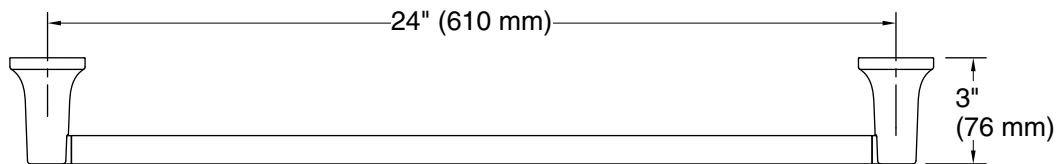

Features

- 24" (610 mm) bar.
- Coordinates with other products in the Setra collection.

Material

- Premium metal construction for durability and reliability.
- KOHLER finishes resist corrosion and tarnishing.

Color	Code	Description
	CP	Polished Chrome
	BN	Vibrant® Brushed Nickel
	BL	Matte Black

Technical Information

All product dimensions are nominal.

Material: Zinc, Stainless Steel

Notes

Install this product according to the installation instructions.