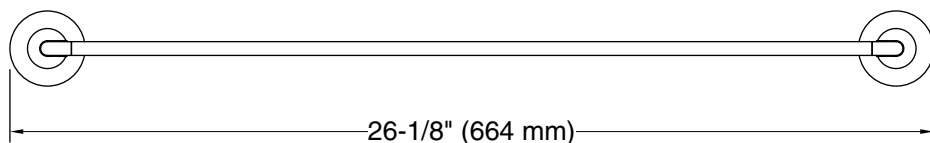

Features

- 24" (610 mm) bar.
- Coordinates with other products in the Setra collection.

Material

- Premium metal construction for durability and reliability.
- KOHLER finishes resist corrosion and tarnishing.

Color	Code	Description
	CP	Polished Chrome
	BN	Vibrant® Brushed Nickel
	BL	Matte Black

Technical Information

All product dimensions are nominal.

Material: Zinc, Stainless Steel

Notes

Install this product according to the installation instructions.