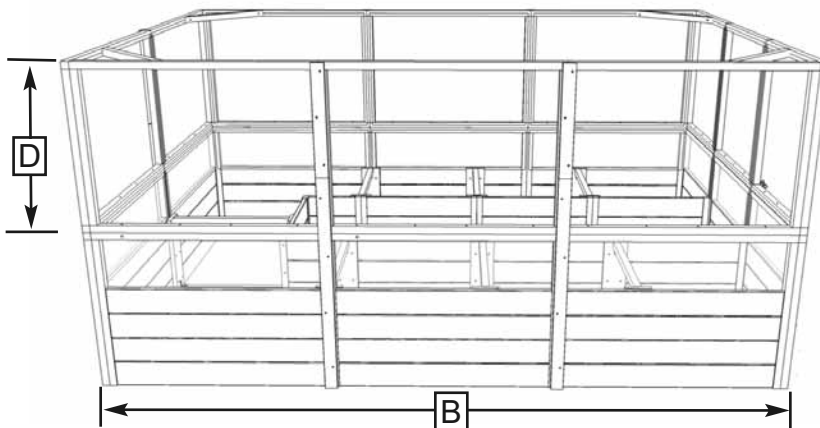

8x12 Raised Cedar Garden Bed Deer Fence Option Kit Item# RB812DFO

Front View

Version #1
March 24th, 2016

Side View

Product Specifications:

- A: Height = 67"
- B: Length = 141"
- C: Width = 92"
- D: Height (Deer Fence Only) = 33 1/2"
- E: Door Width = 30 5/8"
- F: Door Height = 65"

Shipping Specifications:

UPS Boxes 1 & 2
8"H x 34"W x 47"L

UPS Box 3
4"H x 34"W x 47"L

Box 1 weight = 25 lbs

Box 2 weight = 25 lbs

Box 3 weight = 20 lbs

Total Weight = 70 lbs

Top View