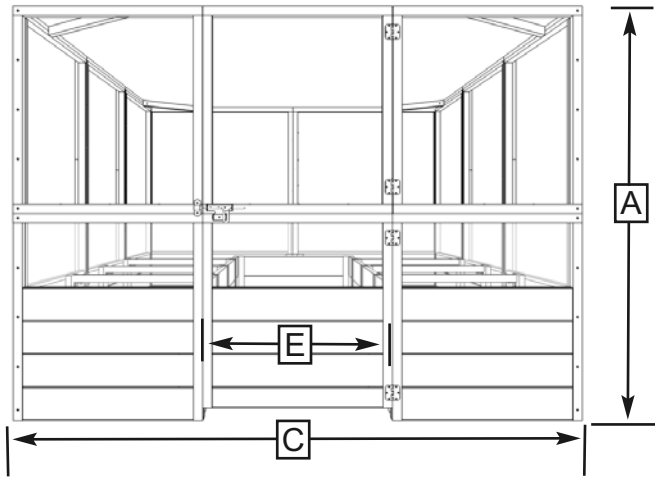

8x12 Raised Cedar Garden Bed Deer Fence Option Kit Item# RB812DFO

Front View

Version #1
March 24th, 2016

Side View

Product Specifications:

- A: Height = 67"
- B: Length = 141"
- C: Width = 92"
- D: Height (Deer Fence Only) = 33 1/2"
- E: Door Width = 30 5/8"
- F: Door Height = 65"

Shipping Specifications:

UPS Boxes 1 & 2
8"H x 34"W x 47"L

UPS Box 3
4"H x 34"W x 47"L

Box 1 weight = 25 lbs

Box 2 weight = 25 lbs

Box 3 weight = 20 lbs

Total Weight = 70 lbs

Top View