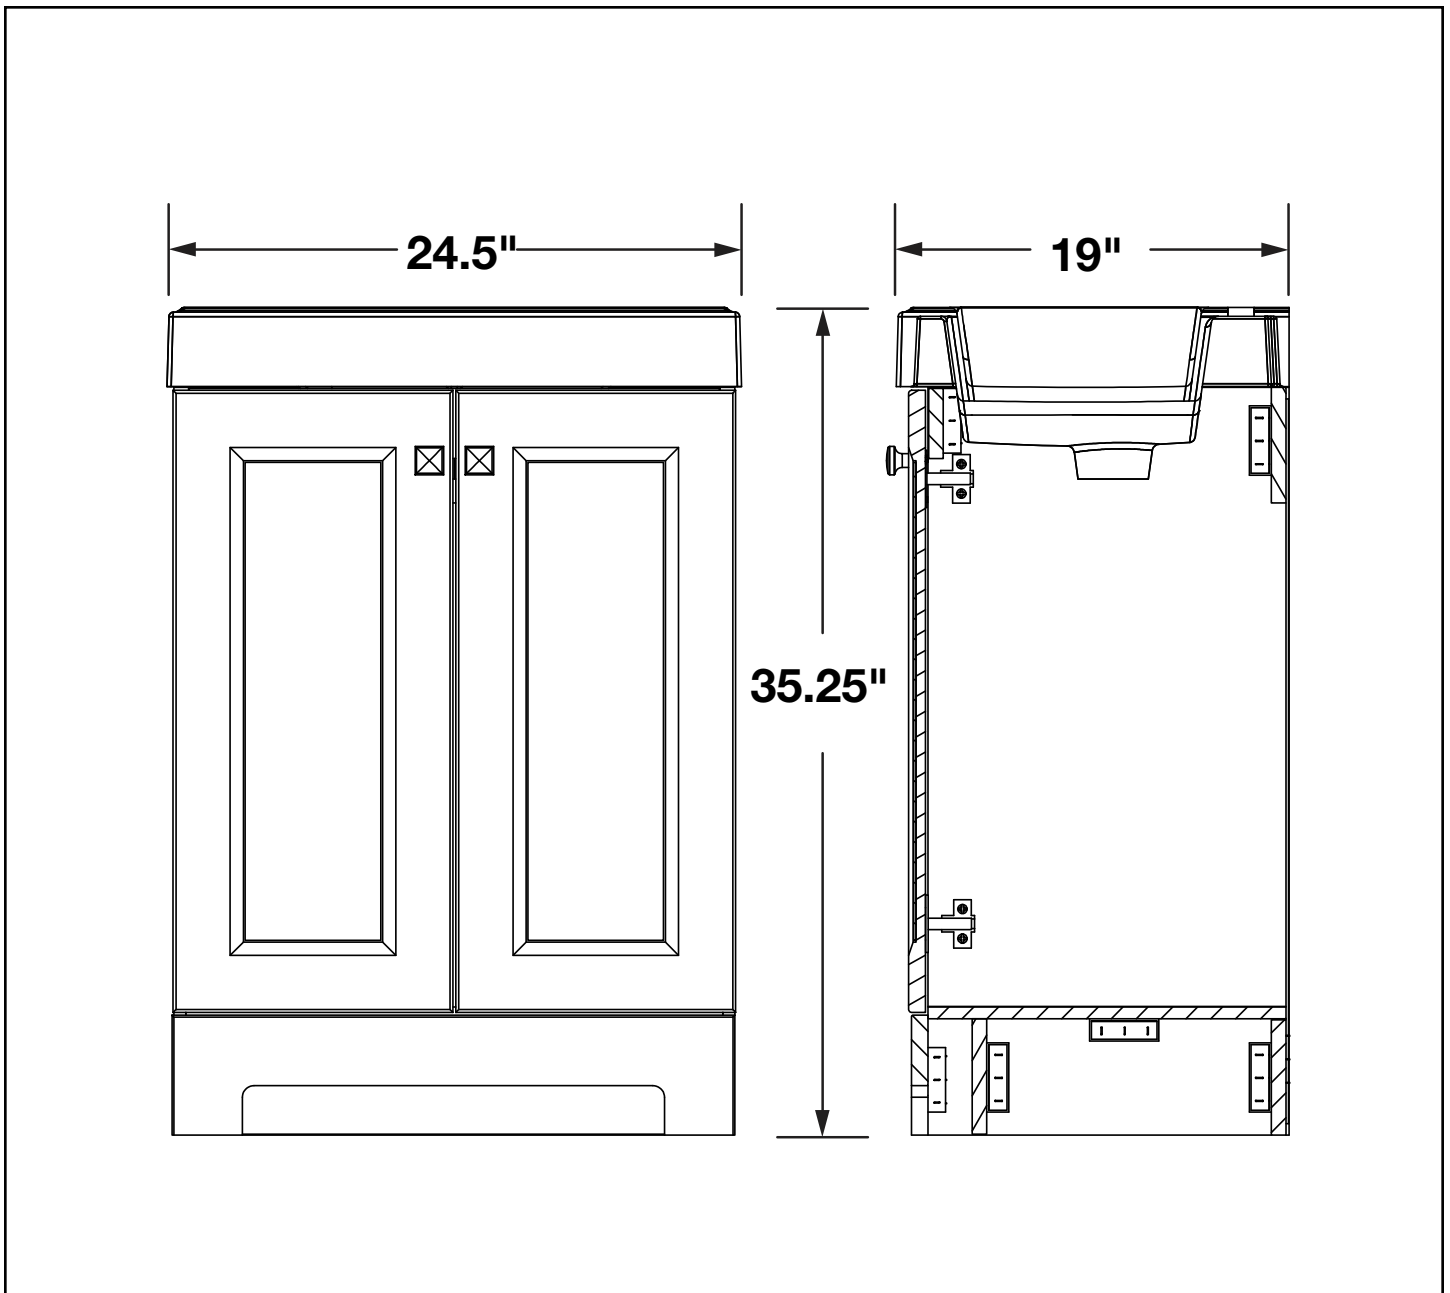

GLACIER BAY®

SHAILA

24" Vanity Cabinet with Top PPSOFTRF24

The information contained in this drawing is the sole property of RSI Home Products.
Any reproduction in part or as a whole without the written permission of RSI Home Products is prohibited.