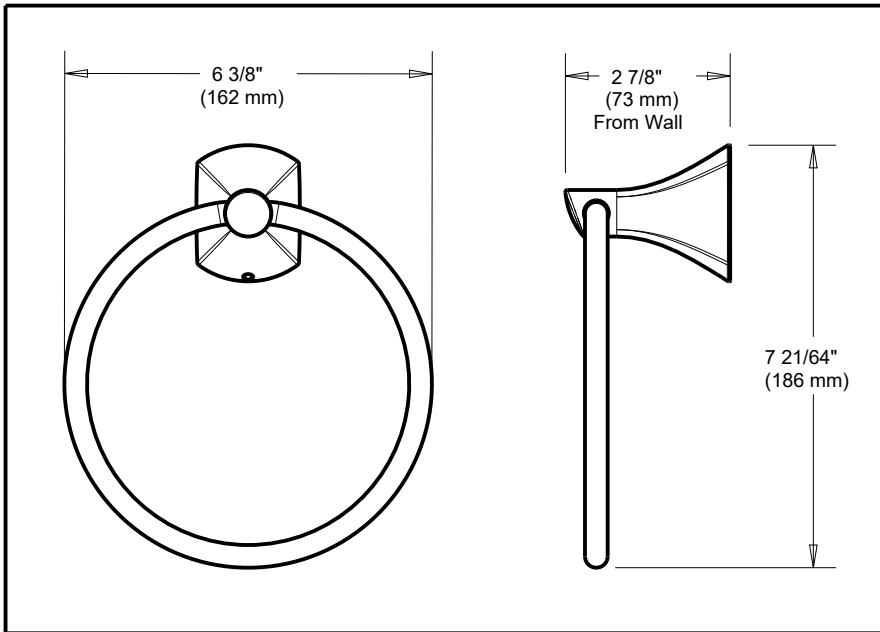

DELTA[®] ACCESSORIES

- Pierce Bath Collection
- Towel Ring

Submitted Model No.: _____

Specific Features: _____

STANDARD SPECIFICATIONS:

- Mounting hardware and mounting template included with product.