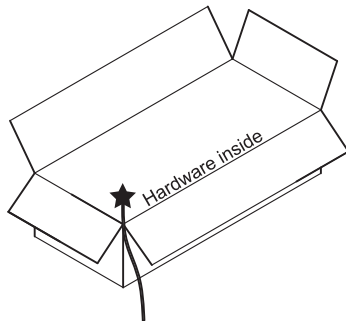

Contact our friendly customer service department for help first.
Replacements for missing or damaged parts will be shipped ASAP!

**FLOOR AREA
2MX2M**

ASSEMBLED BY 2 ADULTS

Follow Costway
Visit us: www.costway.com

Contact Us!

Do NOT return this item.

Contact our friendly customer service department for help first.

Before You Start

- ⚠ Read each step carefully before starting. It is very important to ensure each step followed in correct order, otherwise assembly difficulties may occur.
- ⚠ Most of board parts are labeled or stamped on the raw edges. Have a check to make sure all parts are included.
- ⚠ Work in a spacious area, preferably on a carpet close to where the unit will be used.
- ⚠ Keep the handtools close at hand. Do not use power tools to assemble your furniture. They may scratch or damage the parts.

<p>O</p>  <p>(2 pcs)</p>	<p>P</p>  <p>(3 pcs)</p>
<p>Q</p>  <p>(2 pcs)</p>	<p>R</p>  <p>(1 pcs)</p>
<p>S</p>  <p>(1 pc)</p>	<p>U</p>  <p>(2 pcs)</p>
<p>1</p>  <p>M6 x 40 mm (18 pcs)</p>	<p>2</p>  <p>M6 x 30 mm (76 pcs)</p>
<p>3</p>  <p>Ø6 x 14 mm (54 pcs)</p>	<p>4</p>  <p>(20 pcs)</p>
<p>5</p>  <p>(6 pcs)</p>	<p>6</p>  <p>Allen key 4 x 98 (4 pcs)</p>