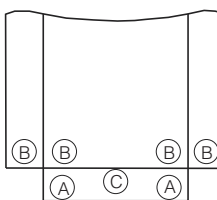

*Aluminum wire not applicable.

Layouts

Dimensions

Knockout

Knockout Key

A = 1/2", 3/4"
 B = 1/2", 3/4", 1"
 C = 1/24", 3/4", 1", 1-1/4"

Information provided is subject to change without notice. Please verify all details with Midwest Electric Products. All values are design or typical values when measured under laboratory conditions, and Midwest makes no warranty or guarantee, express or implied, that such performance will be obtained under end-use conditions.