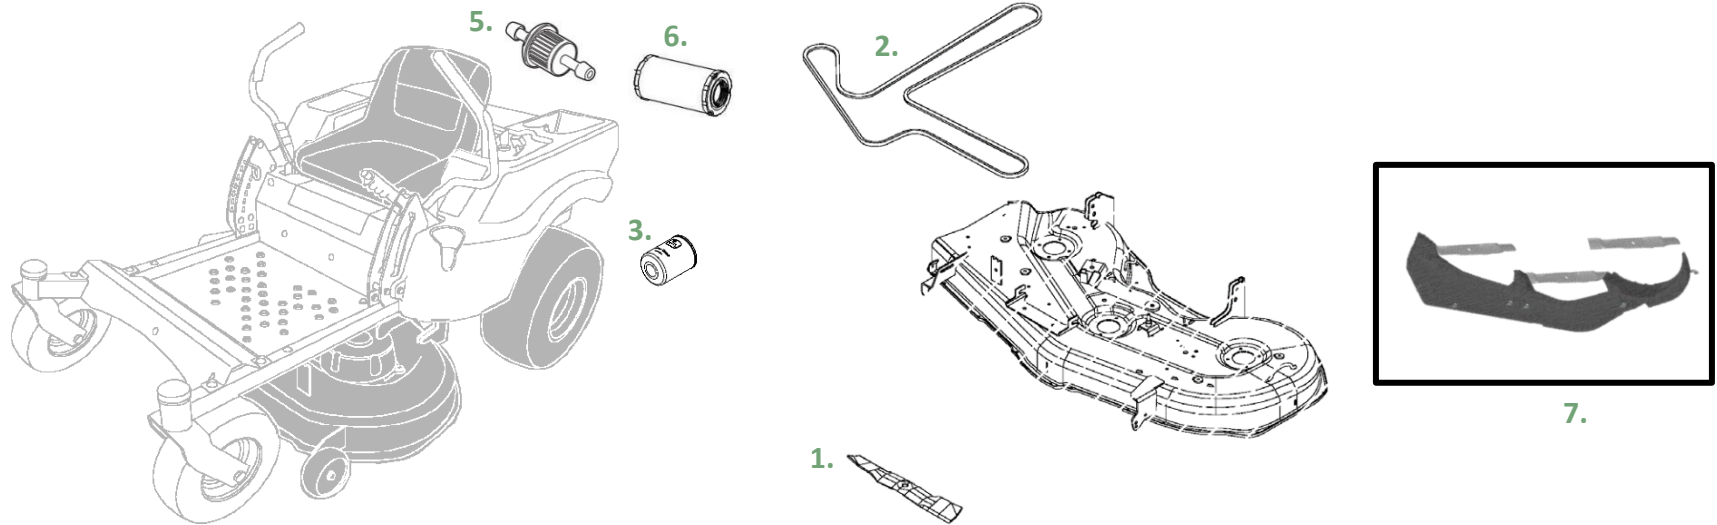

## Parts and Maintenance Information

Key	Description	Part Number	THD Store SKU	THD Online SKU
1.	54 inch Mower Blade	GY20685	1001630070	206657634
2.	54 inch Mower Deck Belt	GX25998	1001630012	206657606
3.	Oil Filter	GY20577	226963	100175070
4.	Oil	TY22029	226971	100127512
5.	Fuel Filter	UC21217	NA	NA
6.	Air Filter	AUC18152	NA	NA
7.	Mulch Kit	BUC10706	1005877513	314759039