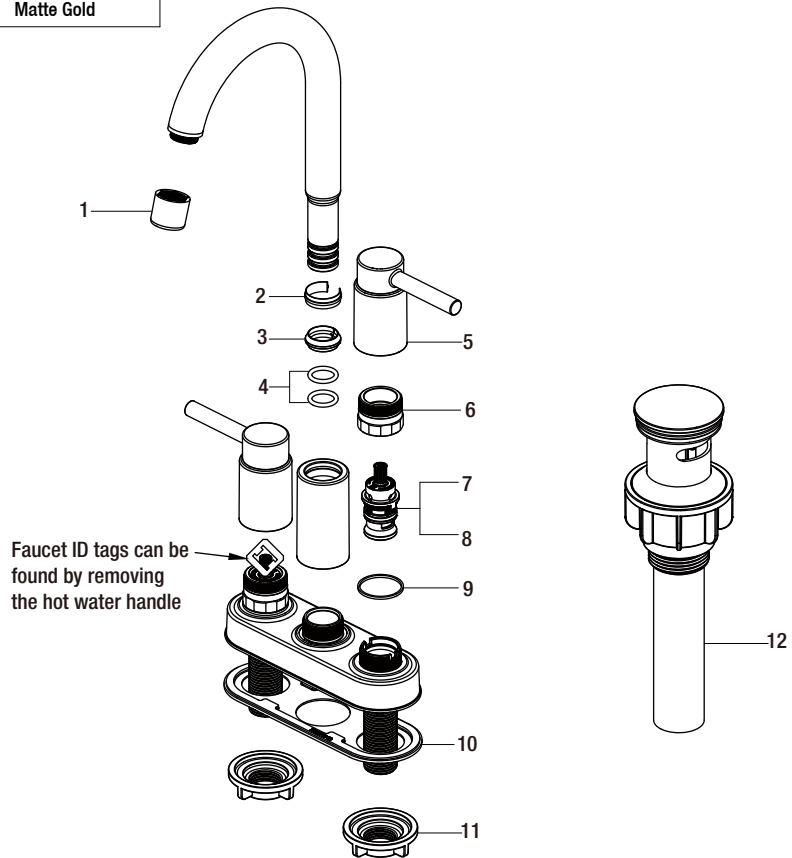

Replacement Parts List

Dorind 4 in. Centerset 2-handle High-Arc Bathroom Faucet

MODEL	SKU #	FINISH
HD67110W-604405	313824367	Matte Gold

Many replacement parts can be purchased online or at your local store. Please use the table below to identify the part SKU number needed, go to [HOMEDEPOT.COM](https://www.homedepot.com), and check for online and store availability. If you can't find the part you are looking for, please call 1-855-HD-GLACIER.

Part	Description	Part #	Internet SKU #	Store SKU #
1	Aerator	RP302984405		
2	Wearable Ring	RP70077		
3	Clip	RP70023		
4	O-ring	RP60008		
5	Handle assembly	RP137244405		
6	Bonnet nut	RP70742		

Part	Description	Part #	Internet SKU #	Store SKU #
7	Cartridge H	RP20079		
8	Cartridge C	RP20080		
9	Washer	RP64126		
10	Gasket	RP80738		
11	Mounting nut	RP56001		
12	Press pop-up assembly	RP402694405		