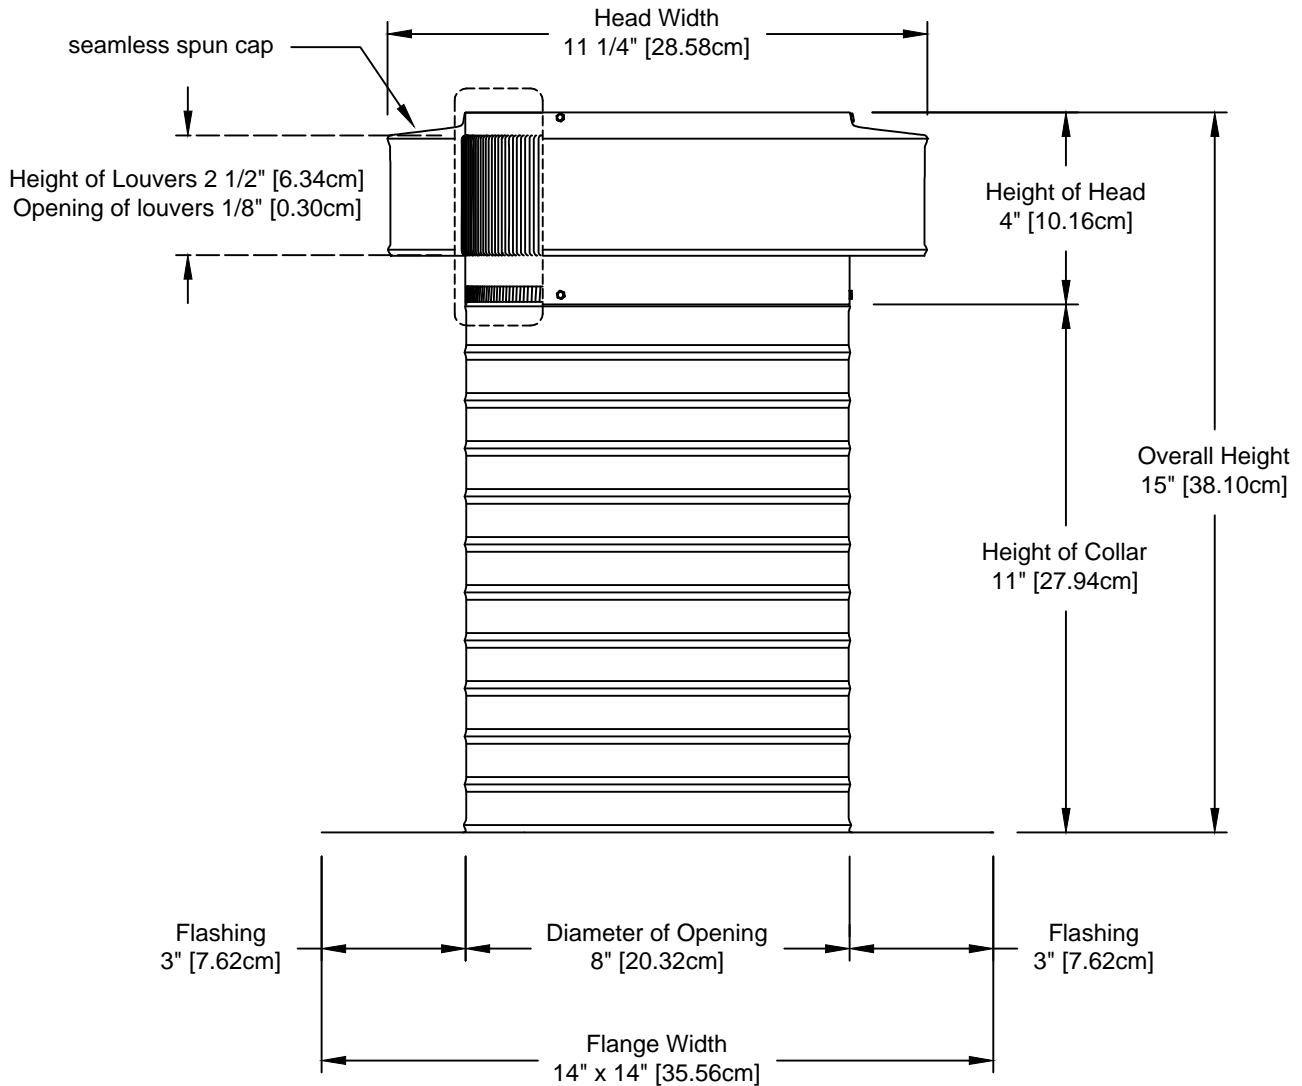

# Keepa Vent: Model KV-8-C11

**8" Diameter with 11" Collar and Square Flange**  
**All aluminum construction ( Thickness = 0.025" )**

Net free area		Application per. sq. ft. [meters]	
square inches [cm]	square foot [meters]	1/150	1/300
50 [127]	0.35 [0.11]	100 [30.48]	200 [60.96]