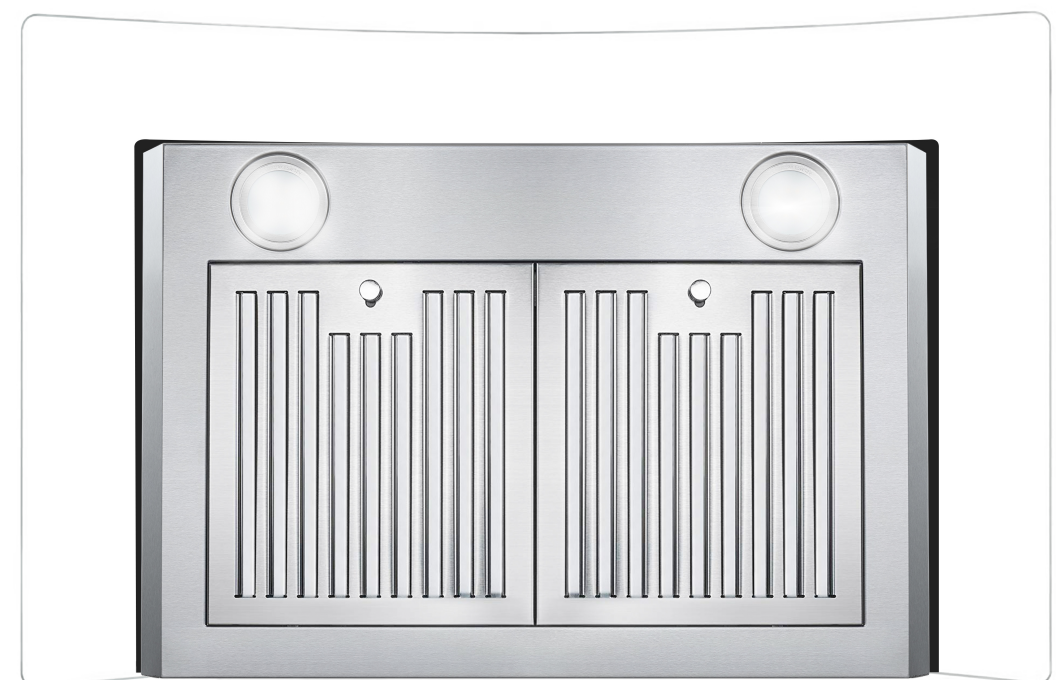

SPECIFICATIONS

COS-668A750 Range Hood

Size	30 Inch
Mounting Type	Wall Mount
Controls	Push Button
Filters	2 x Stainless Steel Baffle Filters
Material	Stainless Steel, Tempered Glass
Air Flow	380 CFM
Noise Level	50 dB*
Vent Style	External
Lighting	2 x Front LED
Voltage	120V / 60Hz
Wattage	193W
Included Components	Bulb(s), Damper, Exhaust Vent, Fan Hardware, Installation Kit, Power Cord

COS-668A750

The perfect piece for any contemporary kitchen, Cosmo's COS-668A750 Range Hood is powered by 380 CFM of suction, front LED lights and ARC-FLOW® Permanent Filters.

3 Fan Speeds

Push Button Controls

LED Lighting

Features

- Designed for wall mounting
- 3 fan speeds
- 380 CFM airflow capacity
- Push button controls
- ARC-FLOW® Permanent Filters
- 2 front LED lights
- Noise level as low as 50 dB*
- Curved tempered glass hood

COS-668A750 Range Hood

Assembled Product Dimensions

Location of 3-Prong Power Cord

Dimensions (WxDxH): 30" x 18.5" x 21.5-39.2"