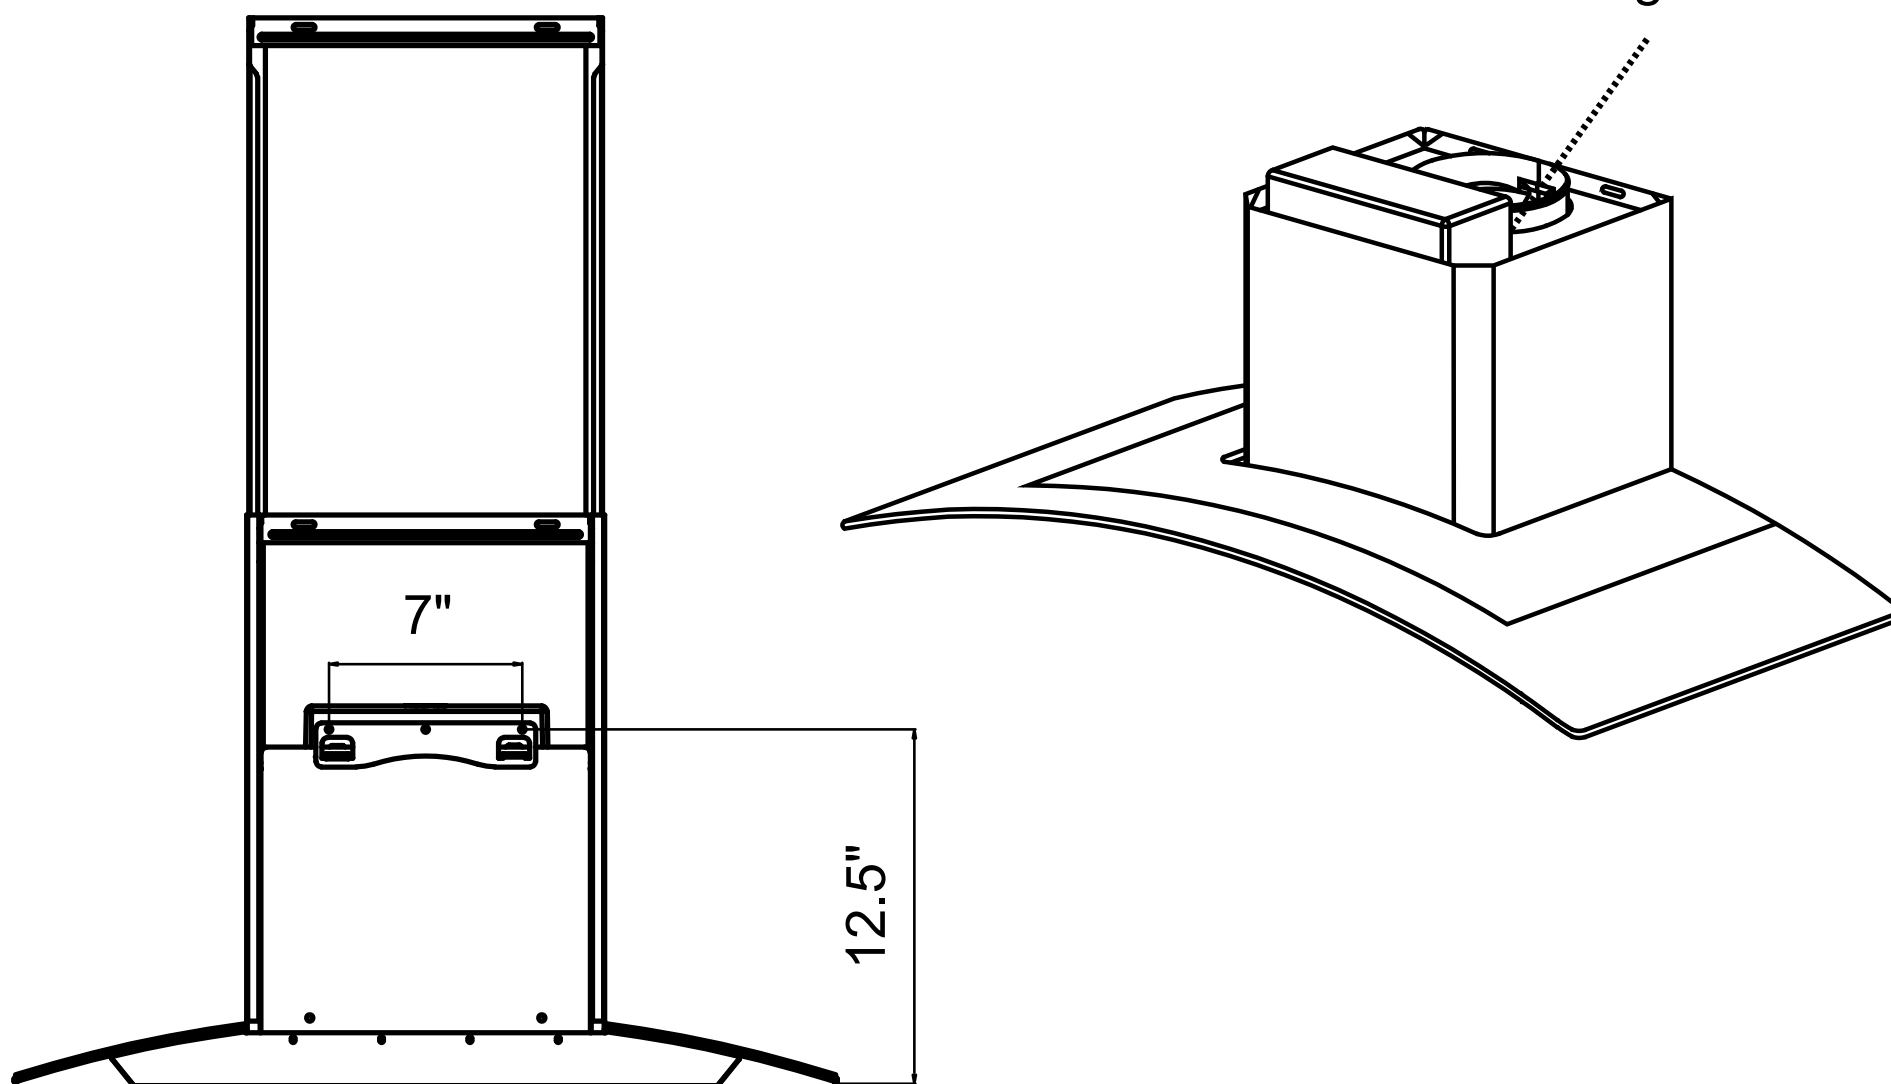

COS-668A750 Range Hood

Assembled Product Dimensions

Location of 3-Prong Power Cord

Dimensions (WxDxH): 30" x 18.5" x 21.5-39.2"