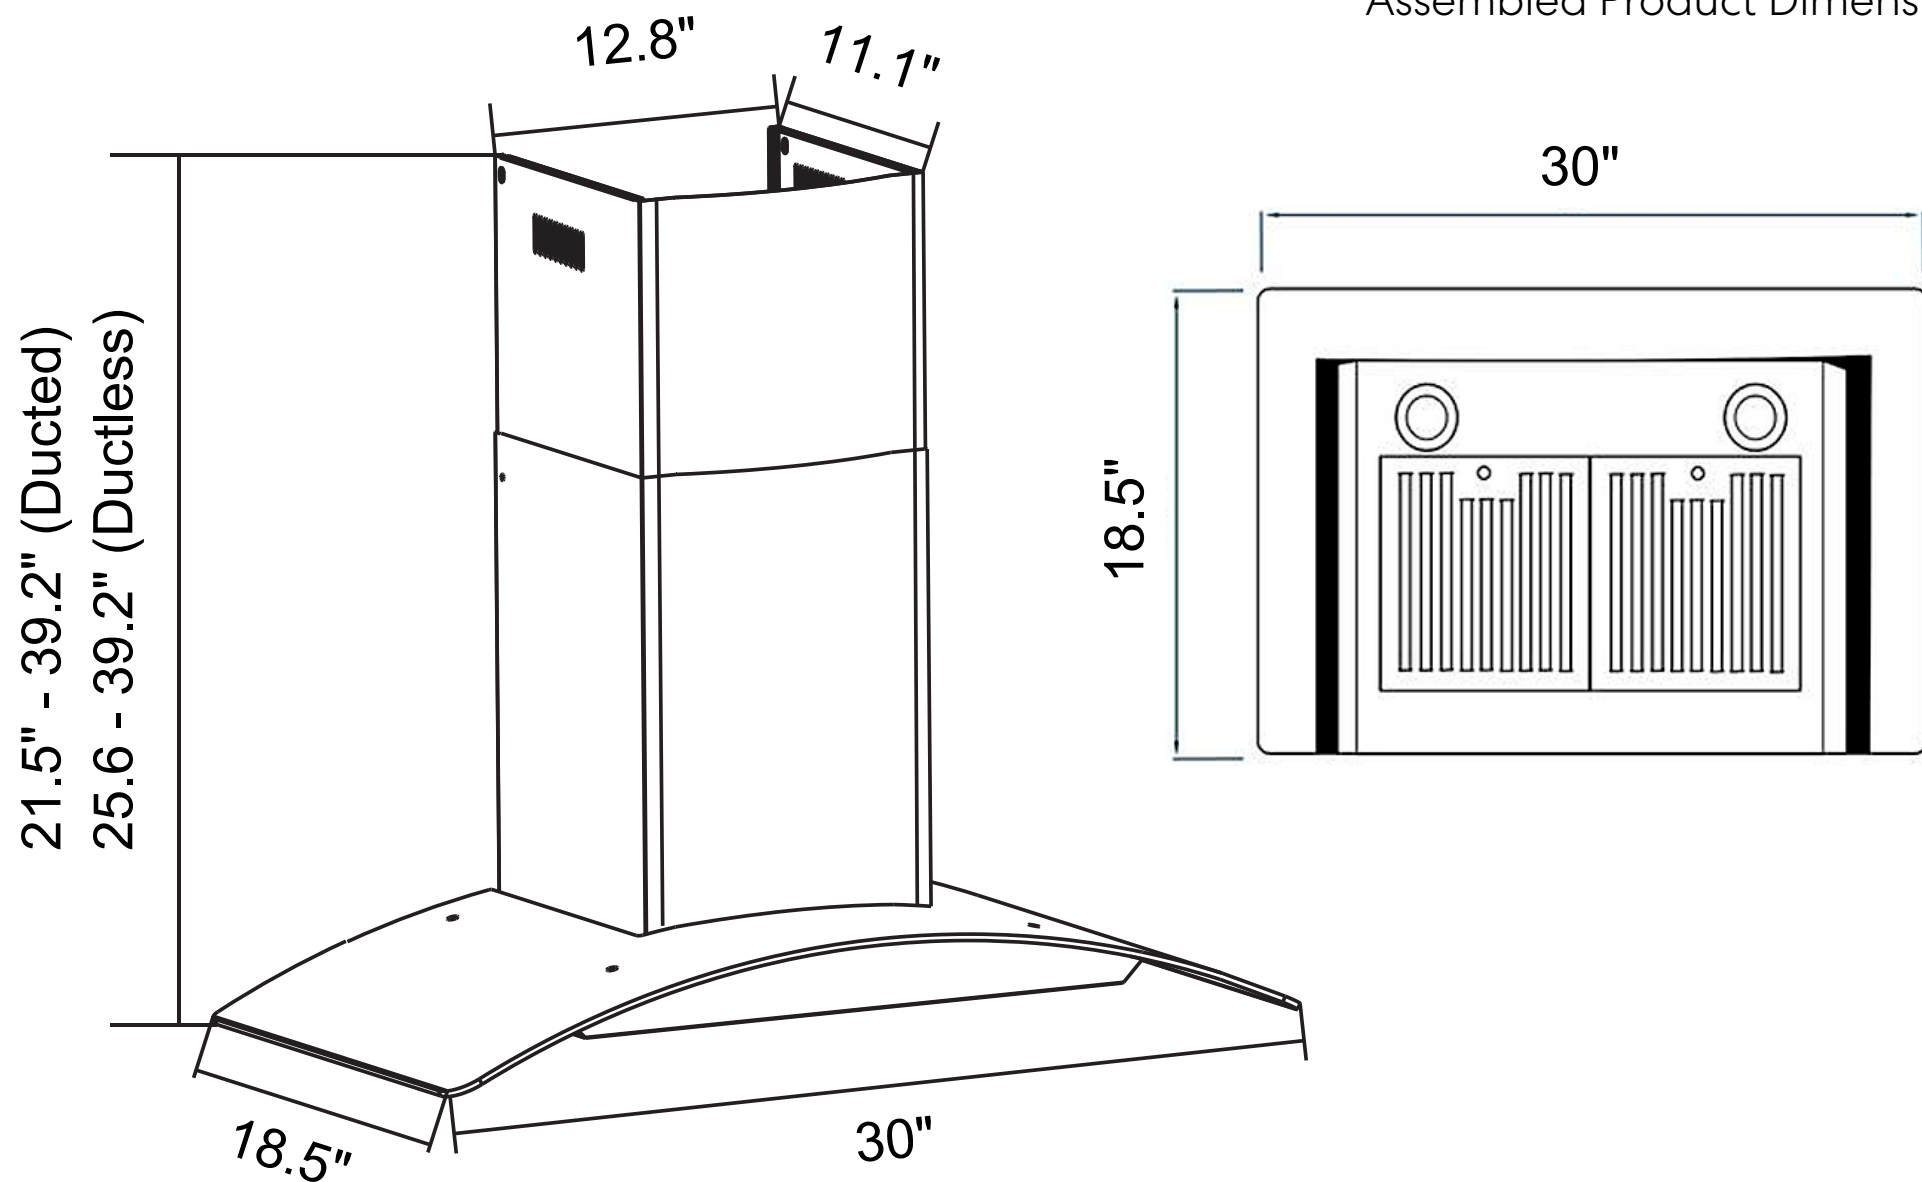

SPECIFICATIONS

COS-668A750 Range Hood

Size	30 Inch
Mounting Type	Wall Mount
Controls	Push Button
Filters	2 x Stainless Steel Baffle Filters
Material	Stainless Steel, Tempered Glass
Air Flow	380 CFM
Noise Level	50 dB*
Vent Style	External
Lighting	2 x Front LED
Voltage	120V / 60Hz
Wattage	193W
Included Components	Bulb(s), Damper, Exhaust Vent, Fan Hardware, Installation Kit, Power Cord

LED Lighting

Features

- Designed for wall mounting
- 3 fan speeds
- 380 CFM airflow capacity
- Push button controls
- ARC-FLOW® Permanent Filters
- 2 front LED lights
- Noise level as low as 50 dB*
- Curved tempered glass hood

See Page 2 for dimensions

For more information, please visit: www.cosmoappliances.com

* Noise level as low as 50 dB on lowest fan speed with rigid ducting (sold separately) under optimal conditions

DIMENSIONS

COS-668A750 Range Hood

Assembled Product Dimensions

Location of 3-Prong Power Cord

Dimensions (WxDxH): 30" x 18.5" x 21.5-39.2"