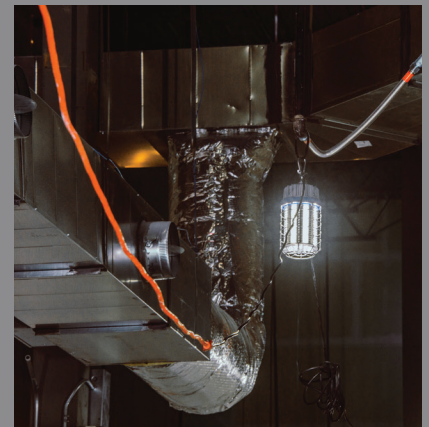

NEW **K4 & K5 Series** **Temporary High Bays**

Bergen's construction grade Temporary High Bays are designed for the job site but offer portability that make it easy to use for do-it-yourself and FarmAg applications. The K4 is available in 100 watts and the K5's are available in 30W, 60W, 100W, and 150W; all include stainless steel reinforced cages, heavy-duty carabiner hook, Daisy-chain, 10ft. 18/3 SJTW power cord.

Bergen Temporary High Bays are an energy saving and long life solution to replace traditional HID & CFL work lights.

**AVAILABLE IN 30W,
60W, 100W & 150W**

- Heavy duty, durable design
- Easy portability, light weight
- All-Weather Applications, IP65
- UL & OSHA Compliant
- 5 Year Warranty

NEW Bergen High Bays

Additional LEDs on the bottom

Easy to hang and remove - Stainless Steel Carabiner Hook

MODEL	K4100	K530	K560	K5100	K5150
Watts	100	30	60	100	150
Voltage	100-277V	100-277V	100-277V	100-277V	100-277V
Lumens	12,000	4,050	7,800	13,000	19,500
Color Rendering Index (CRI)	80	80	80	80	80
Surge Protection	Up to 12,000V	Up to 6,000V	Up to 6,000V	Up to 12,000V	Up to 12,000V
Light Beam Angle	360°	360°	360°	360°	360°
Color Rating	5000K	5000K	5000K	5000K	5000K
Daisy Chain - Length	✓ - 10FT.	✓ - 10FT.	✓ - 10FT.	✓ - 10FT.	✓ - 10FT.
Power Cord	1FT.	1FT.	1FT.	1FT.	1FT.
Drive and Cage Material	Plastic & Steel	Plastic & Steel	Aluminum Die Cast & Steel	Aluminum Die Cast & Steel	Aluminum Die Cast & Steel
IP Rating	IP65	IP65	IP65	IP65	IP65
Indoor and Outdoor	✓	✓	✓	✓	✓
UL / OSHA Compliant	✓	✓	✓	✓	✓
Operating Temperature	-4F° to 122F° (-20°C to 50°C)	-4F° to 122F° (-20°C to 50°C)	-4F° to 122F° (-20°C to 50°C)	-4F° to 122F° (-20°C to 50°C)	-4F° to 122F° (-20°C to 50°C)
Heavy Duty Carabiner Hook	✓	✓	✓	✓	✓
Warranty	5 year	5 year	5 year	5 year	5 year
Rated Hours	50,000	50,000	50,000	50,000	50,000
Dimensions (out of box)	11.4" x 6"	9.6" x 4.1"	12" x 6"	12" x 6"	12.6" x 6.5"