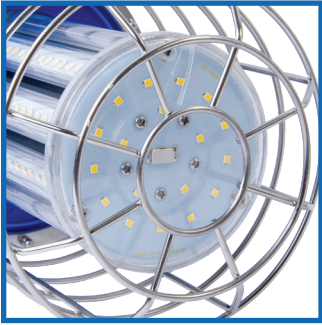

NEW **K4 & K5 Series** **Temporary High Bays**

Bergen's construction grade Temporary High Bays are designed for the job site but offer portability that make it easy to use for do-it-yourself and FarmAg applications. The K4 is available in 100 watts and the K5's are available in 30W, 60W, 100W, and 150W; all include stainless steel reinforced cages, heavy-duty carabiner hook, Daisy-chain, 10ft. 18/3 SJTW power cord.

Bergen Temporary High Bays are an energy saving and long life solution to replace traditional HID & CFL work lights.

**AVAILABLE IN 30W,
60W, 100W & 150W**

- Heavy duty, durable design
- Easy portability, light weight
- All-Weather Applications, IP65
- UL & OSHA Compliant
- 5 Year Warranty

NEW Bergen High Bays

Additional LEDs on the bottom

Easy to hang and remove - Stainless Steel Carabiner Hook

MODEL	K4100	K530	K560	K5100	K5150
Watts	100	30	60	100	150
Voltage	100-277V	100-277V	100-277V	100-277V	100-277V
Lumens	12,000	4,050	7,800	13,000	19,500
Color Rendering Index (CRI)	80	80	80	80	80
Surge Protection	Up to 12,000V	Up to 6,000V	Up to 6,000V	Up to 12,000V	Up to 12,000V
Light Beam Angle	360°	360°	360°	360°	360°
Color Rating	5000K	5000K	5000K	5000K	5000K
Daisy Chain - Length	✓ - 10FT.	✓ - 10FT.	✓ - 10FT.	✓ - 10FT.	✓ - 10FT.
Power Cord	1FT.	1FT.	1FT.	1FT.	1FT.
Drive and Cage Material	Plastic & Steel	Plastic & Steel	Aluminum Die Cast & Steel	Aluminum Die Cast & Steel	Aluminum Die Cast & Steel
IP Rating	IP65	IP65	IP65	IP65	IP65
Indoor and Outdoor	✓	✓	✓	✓	✓
UL / OSHA Compliant	✓	✓	✓	✓	✓
Operating Temperature	-4F° to 122F° (-20°C to 50°C)	-4F° to 122F° (-20°C to 50°C)	-4F° to 122F° (-20°C to 50°C)	-4F° to 122F° (-20°C to 50°C)	-4F° to 122F° (-20°C to 50°C)
Heavy Duty Carabiner Hook	✓	✓	✓	✓	✓
Warranty	5 year	5 year	5 year	5 year	5 year
Rated Hours	50,000	50,000	50,000	50,000	50,000
Dimensions (out of box)	11.4" x 6"	9.6" x 4.1"	12" x 6"	12" x 6"	12.6" x 6.5"