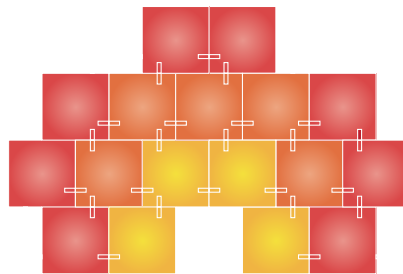

The essential Canvas Smarter Kit that's anything but basic. Add a dash of design and color to instantly transform your space.

9 each

13 Light Squares

Nanoleaf Canvas Inspiration

Add an Expansion Pack to your Canvas Smarter Kit for some extra flair. The perfect accent piece to make a subtle statement.

13 each

17 Light Squares

Nanoleaf Canvas Inspiration

For those who want to show off their signature style, these Canvas designs will let your unique personality shine through.

17 each

17 each

21 Light Squares