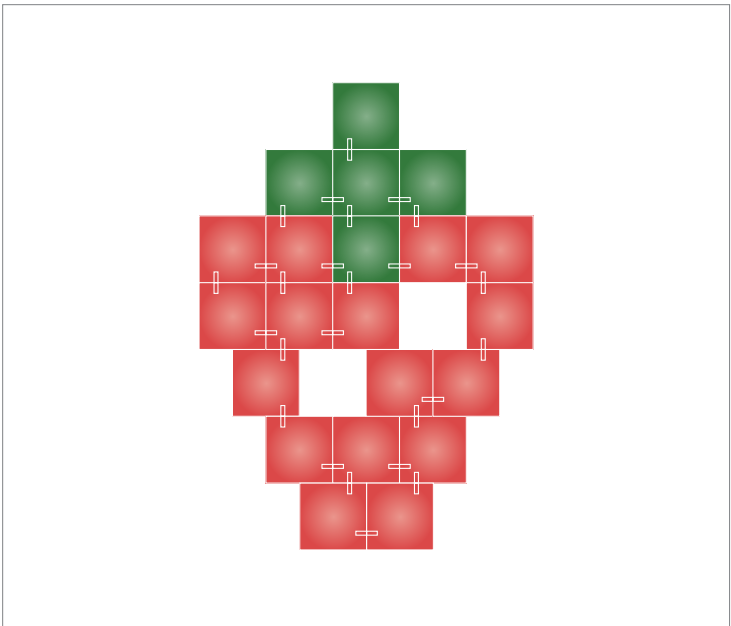

**Nanoleaf
Inspiration**
Canvas Light Squares

Table of Contents

9 Light Squares 3

13 Light Squares 6

17 Light Squares 9

21 Light Squares 12

9 Light Squares

Nanoleaf Canvas Inspiration

The essential Canvas Smarter Kit that's anything but basic. Add a dash of design and color to instantly transform your space.

9 each

13 Light Squares

Nanoleaf Canvas Inspiration

Add an Expansion Pack to your Canvas Smarter Kit for some extra flair. The perfect accent piece to make a subtle statement.

13 each

17 Light Squares

Nanoleaf Canvas Inspiration

For those who want to show off their signature style, these Canvas designs will let your unique personality shine through.

17 each

17 each

21 Light Squares

Nanoleaf Canvas Inspiration

The ideal centerpiece for your home, office or studio - let these Canvas layouts inspire your inner artist.

21 each

nanoleaf.me

[@Nanoleaf](https://www.instagram.com/Nanoleaf)

[/thenanoleaf](https://www.facebook.com/thenanoleaf)