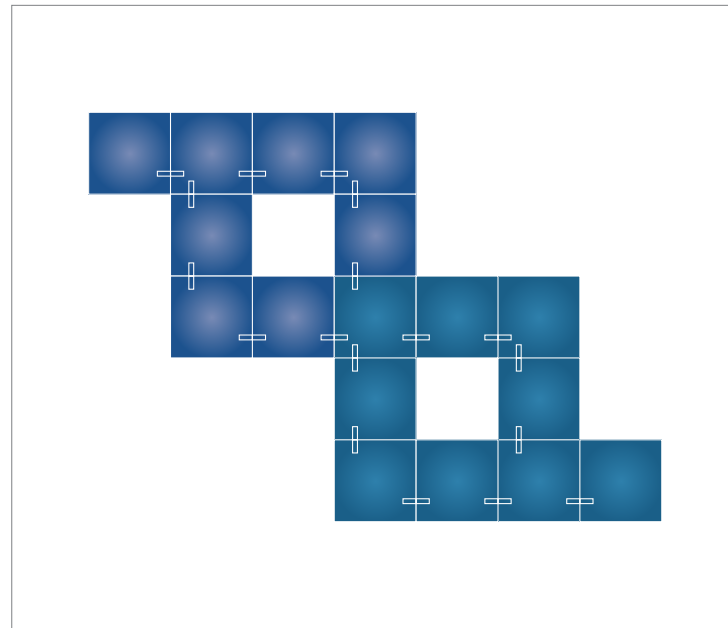

**Nanoleaf
Inspiration**
Canvas Light Squares

Table of Contents

9 Light Squares 3

13 Light Squares 6

17 Light Squares 9

21 Light Squares 12

9 Light Squares

Nanoleaf Canvas Inspiration

The essential Canvas Smarter Kit that's anything but basic. Add a dash of design and color to instantly transform your space.

9 each

13 Light Squares

Nanoleaf Canvas Inspiration

Add an Expansion Pack to your Canvas Smarter Kit for some extra flair. The perfect accent piece to make a subtle statement.

13 each

17 Light Squares

Nanoleaf Canvas Inspiration

For those who want to show off their signature style, these Canvas designs will let your unique personality shine through.

17 each

17 each

21 Light Squares