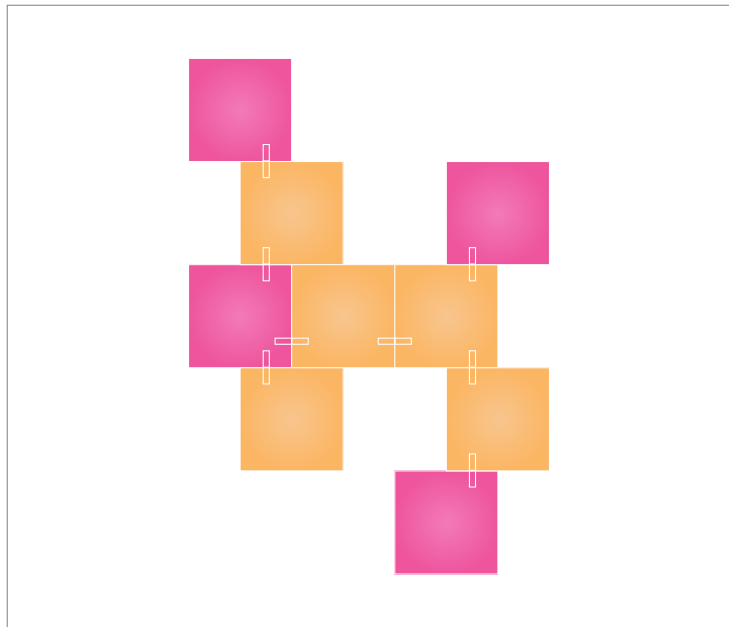

**Nanoleaf
Inspiration**
Canvas Light Squares

Table of Contents

9 Light Squares 3

13 Light Squares 6

17 Light Squares 9

21 Light Squares 12

9 Light Squares

Nanoleaf Canvas Inspiration

The essential Canvas Smarter Kit that's anything but basic. Add a dash of design and color to instantly transform your space.

9 each

13 Light Squares

Nanoleaf Canvas Inspiration

Add an Expansion Pack to your Canvas Smarter Kit for some extra flair. The perfect accent piece to make a subtle statement.

13 each

17 Light Squares

Nanoleaf Canvas Inspiration

For those who want to show off their signature style, these Canvas designs will let your unique personality shine through.

17 each

17 each

21 Light Squares