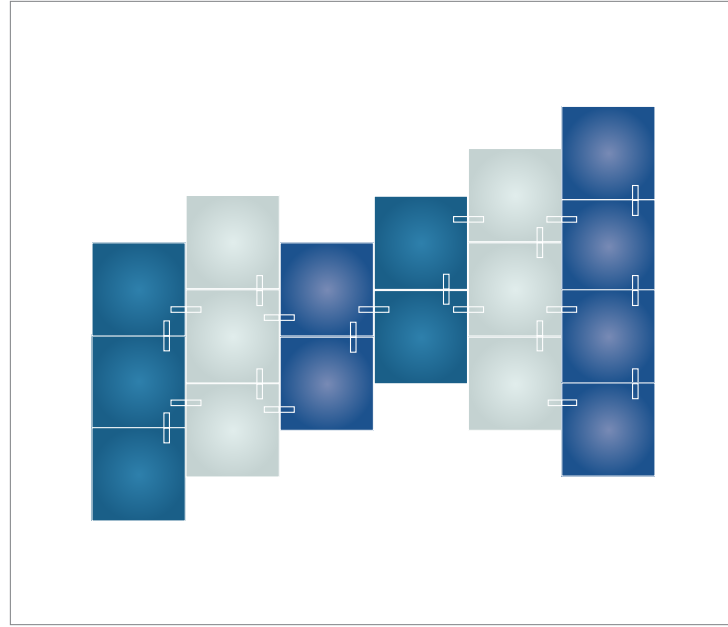

**Nanoleaf
Inspiration**
Canvas Light Squares

Table of Contents

9 Light Squares 3

13 Light Squares 6

17 Light Squares 9

21 Light Squares 12

9 Light Squares

Nanoleaf Canvas Inspiration

The essential Canvas Smarter Kit that's anything but basic. Add a dash of design and color to instantly transform your space.

9 each

13 Light Squares

Nanoleaf Canvas Inspiration

Add an Expansion Pack to your Canvas Smarter Kit for some extra flair. The perfect accent piece to make a subtle statement.

13 each

17 Light Squares

Nanoleaf Canvas Inspiration

For those who want to show off their signature style, these Canvas designs will let your unique personality shine through.

17 each

17 each

21 Light Squares