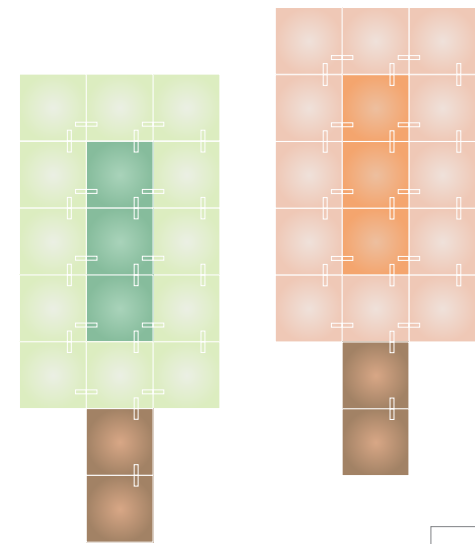

**Nanoleaf
Inspiration**
Canvas Light Squares

Table of Contents

9 Light Squares 3

13 Light Squares 6

17 Light Squares 9

21 Light Squares 12

9 Light Squares

Nanoleaf Canvas Inspiration

The essential Canvas Smarter Kit that's anything but basic. Add a dash of design and color to instantly transform your space.

9 each

13 Light Squares

Nanoleaf Canvas Inspiration

Add an Expansion Pack to your Canvas Smarter Kit for some extra flair. The perfect accent piece to make a subtle statement.

13 each

17 Light Squares

Nanoleaf Canvas Inspiration

For those who want to show off their signature style, these Canvas designs will let your unique personality shine through.

17 each

17 each

21 Light Squares

Nanoleaf Canvas Inspiration

The ideal centerpiece for your home, office or studio - let these Canvas layouts inspire your inner artist.

21 each

nanoleaf.me

[@Nanoleaf](https://www.instagram.com/Nanoleaf)

[/thenanoleaf](https://www.facebook.com/thenanoleaf)