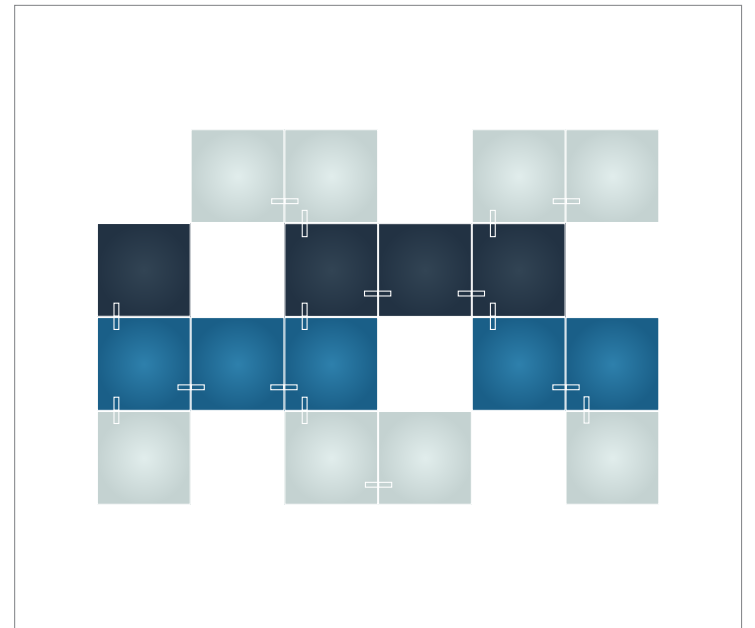

**Nanoleaf
Inspiration**
Canvas Light Squares

Table of Contents

9 Light Squares 3

13 Light Squares 6

17 Light Squares 9

21 Light Squares 12

9 Light Squares

Nanoleaf Canvas Inspiration

The essential Canvas Smarter Kit that's anything but basic. Add a dash of design and color to instantly transform your space.

9 each

13 Light Squares

Nanoleaf Canvas Inspiration

Add an Expansion Pack to your Canvas Smarter Kit for some extra flair. The perfect accent piece to make a subtle statement.

13 each

17 Light Squares

Nanoleaf Canvas Inspiration

For those who want to show off their signature style, these Canvas designs will let your unique personality shine through.

17 each

17 each

21 Light Squares