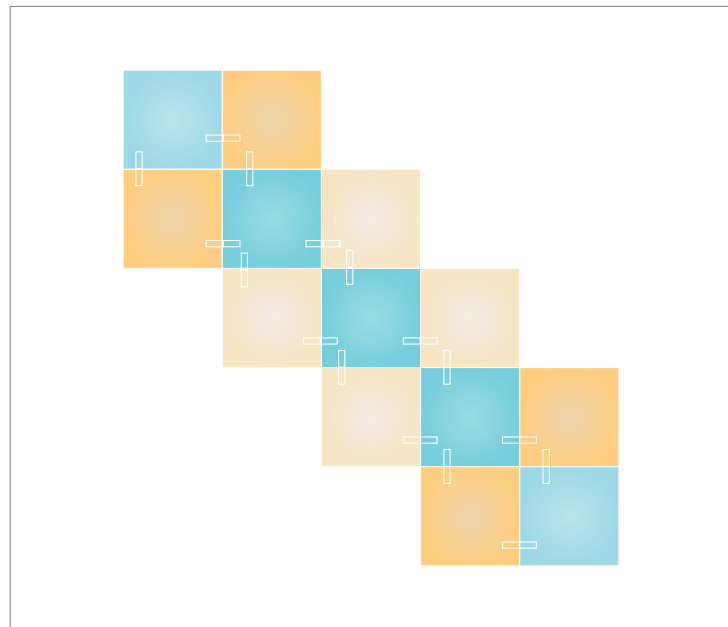

**Nanoleaf
Inspiration**
Canvas Light Squares

Table of Contents

9 Light Squares 3

13 Light Squares 6

17 Light Squares 9

21 Light Squares 12

9 Light Squares

Nanoleaf Canvas Inspiration

The essential Canvas Smarter Kit that's anything but basic. Add a dash of design and color to instantly transform your space.

9 each

13 Light Squares

Nanoleaf Canvas Inspiration

Add an Expansion Pack to your Canvas Smarter Kit for some extra flair. The perfect accent piece to make a subtle statement.

13 each

17 Light Squares

Nanoleaf Canvas Inspiration

For those who want to show off their signature style, these Canvas designs will let your unique personality shine through.

17 each

17 each

21 Light Squares