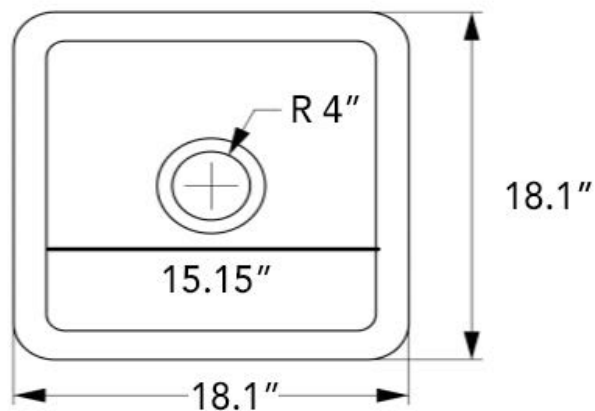

Technical Specifications

- + Outer - 18" x 18.1" x 9"
- + Inner - 15" x 15.15" x 8"
- + Weight - 30 lbs
- + Drain - 3.5" diameter

TOP VIEW

SIDE VIEW

Lifetime Warranty

All Sinkology products come with our Everyday Promise Lifetime Warranty. You won't need it, but it's there.