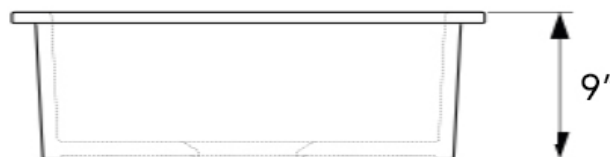

Technical Specifications

- + Outer - 18" x 18.1" x 9"
- + Inner - 15" x 15.15" x 8"
- + Weight - 30 lbs
- + Drain - 3.5" diameter

TOP VIEW

SIDE VIEW

Lifetime Warranty

All Sinkology products come with our Everyday Promise Lifetime Warranty. You won't need it, but it's there.