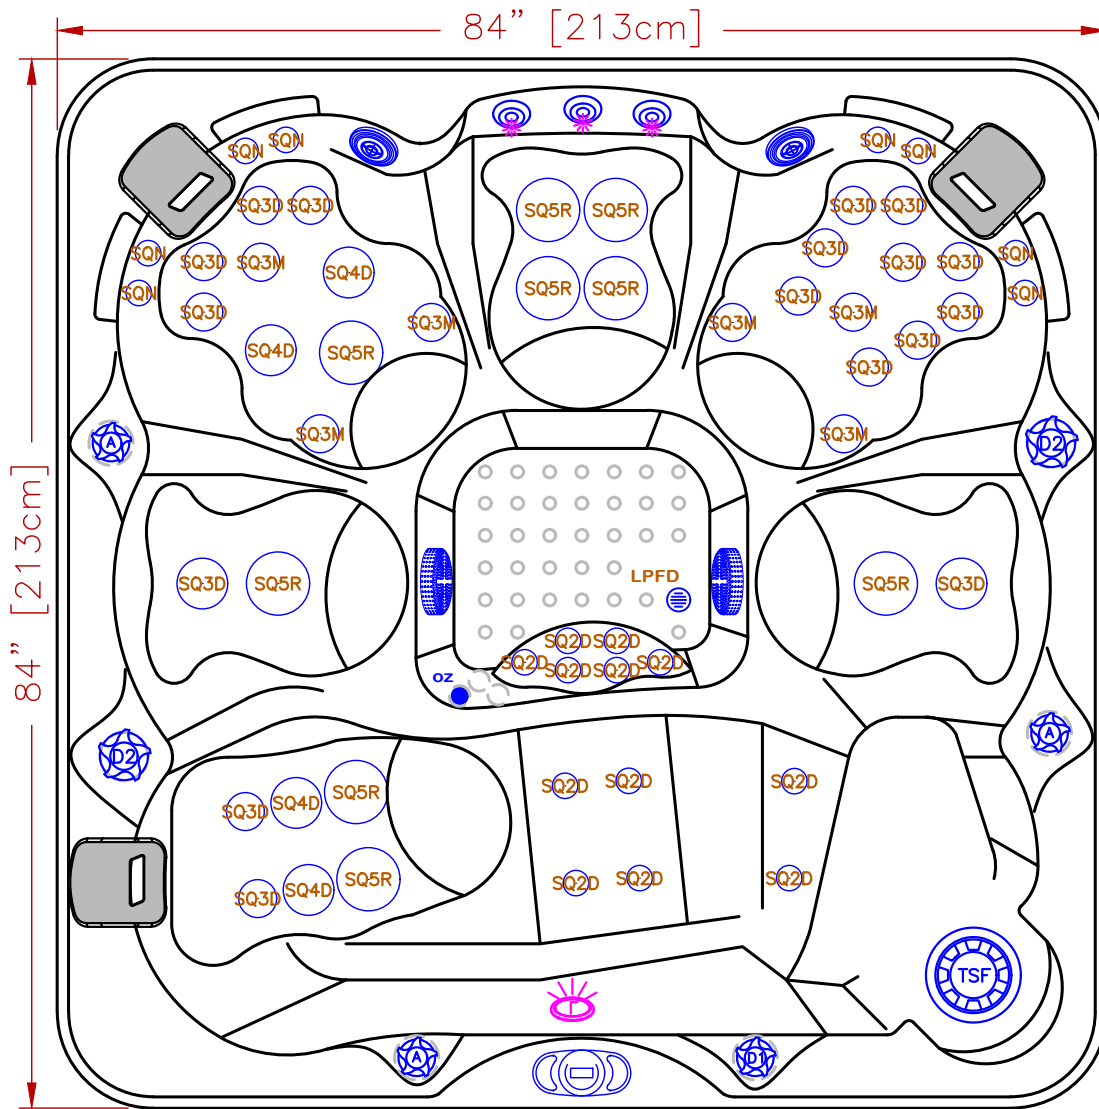

LINE	AMERICAN SPAS
MODEL	AM-756LS
NUM	

### 56 JETS LEGEND

QTY.	SYMB.	DESCRIPTION	PART#
8	(SQN)	NECK JET SHOWER 100%	PLU29520-611-500
12	(SQ2D)	EURO DIRECTIONAL, -BLK	PLU29520-011-500
17	(SQ3D)	MINI-JET DIRECTIONAL	PLU29530-111-500
6	(SQ3M)	MINI-JET MASSAGE	PLU29530-141-500
4	(SQ4D)	MAXI FLOW DIRECTIONAL	PLU29540-111-500
9	(SQ5R)	5" PROLOCK JET ROTO	PLU29550-081-500
3	(WF)	THREE PORT WATER FEATURE (LED)	
2	(M/D)	MAIN DRAIN	
3	(A)	AIR VALVE	
1	(D1)	1IN DIVERTER VALVE (HYDRO FEATURE)	
2	(D2)	2IN DIVERTER VALVE	
1	(F)	50 SQ.FT. BIO-CLEAN FILTER TELEWEIR	
1	(L)	MULTI COLORED LED LIGHT	
1	(OZ)	HYDRO CLEAR™ OZONATOR	
3	(P)	CO-PILLOWS	
1	(CONTROL)	406T TOPSIDE AMERICAN	
1	(STEREO)	FREEDOM SOUND SYSTEM 2-3" SPEAKERS W/SUBWOOFER	

INTERNAL USE ONLY

SCALE: NTS

SPECIFICATIONS  
 DIMENSIONS 84" X 84" X 35"  
 213cm X 213cm X 91cm  
 WATER CAP. 425 GAL [1,609 L]  
 APP. WEIGHT 800 LBS 363 Kg]

TITLE  
 2021 SPA LINE  
 AMERICAN SPAS  
 AM-756LS (AM-756LP)