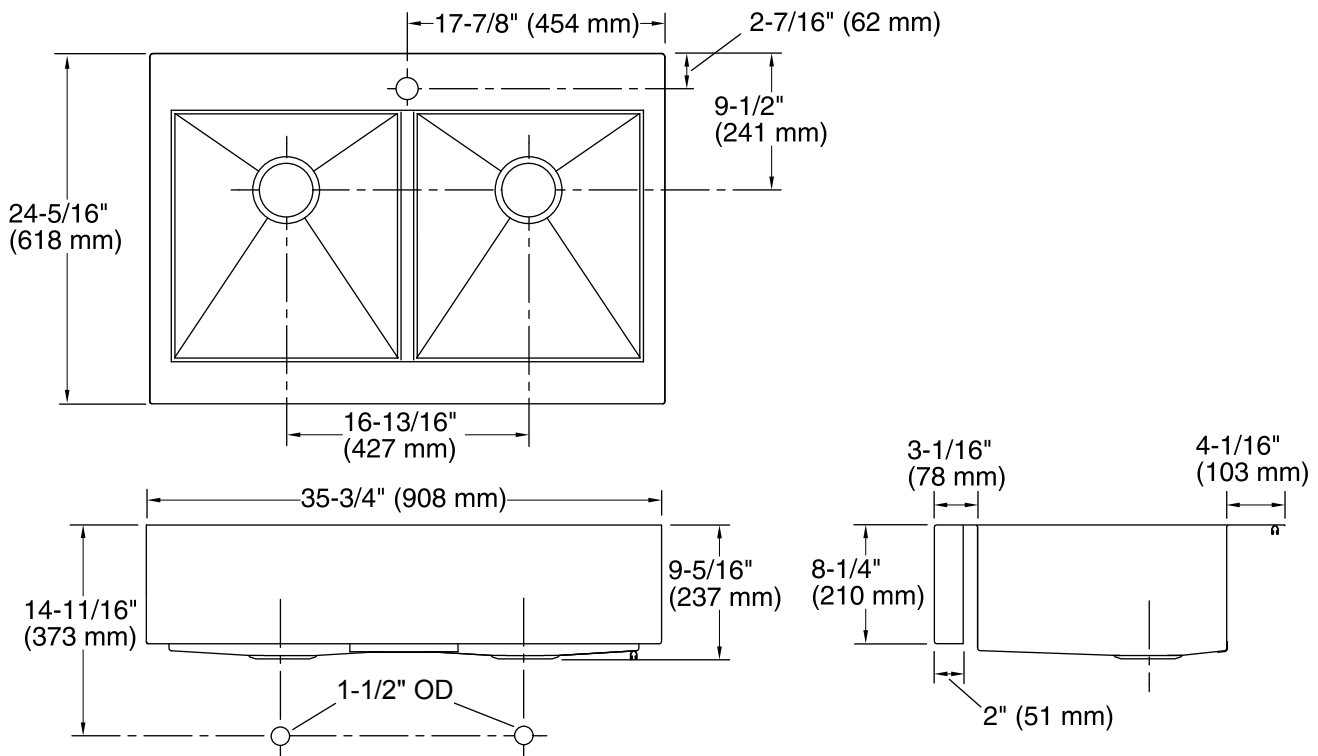

Technical Information

All product dimensions are nominal.

Bowl configuration: Double equal

Installation: Top-mount

Min. base cabinet width: 36" (914 mm)

Bowl area (Left): Length: 17-3/16" (437 mm)
Width: 15-11/16" (398 mm)
Bowl depth: 9" (229 mm)

Bowl area (Right): Length: 17-3/16" (437 mm)
Width: 15-11/16" (398 mm)
Bowl depth: 9" (229 mm)

Number of deck holes: 1

Faucet hole(s): 1-7/16" (37 mm)

Drain hole: 3-5/8" (92 mm)

Template: 1166717-7, required, included
1178341, required, included

Notes

Install this product according to the installation instructions.