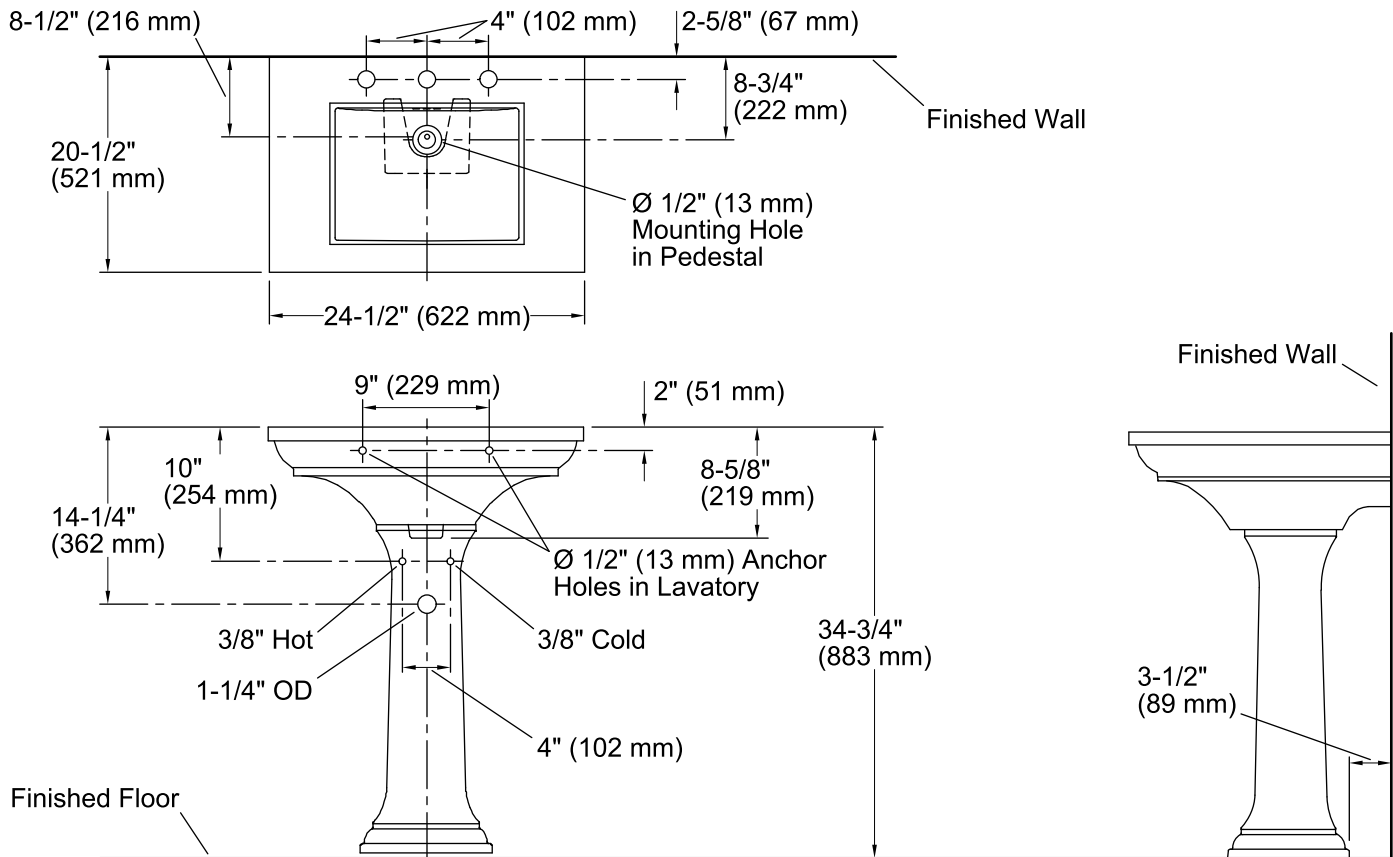

#### Features

- Fireclay.
- Pedestal sink.
- Rectangular basin.
- With overflow.
- 8-inch centers.
- Coordinates with other products in the Memoirs collection.
- 24-1/2" (622 mm) x 20-1/2" (521 mm) x 34-3/4" (883 mm)

### Technical Information

All product dimensions are nominal.

Bowl configuration:	Single
Installation:	Pedestal
Bowl area (Only)	Length: 15-1/2" (394 mm) Width: 11-5/8" (295 mm) Water depth: 5" (127 mm)
Number of deck holes:	3
Faucet hole(s):	1-3/8" (35 mm)
Drain hole:	1-3/4" (44 mm)