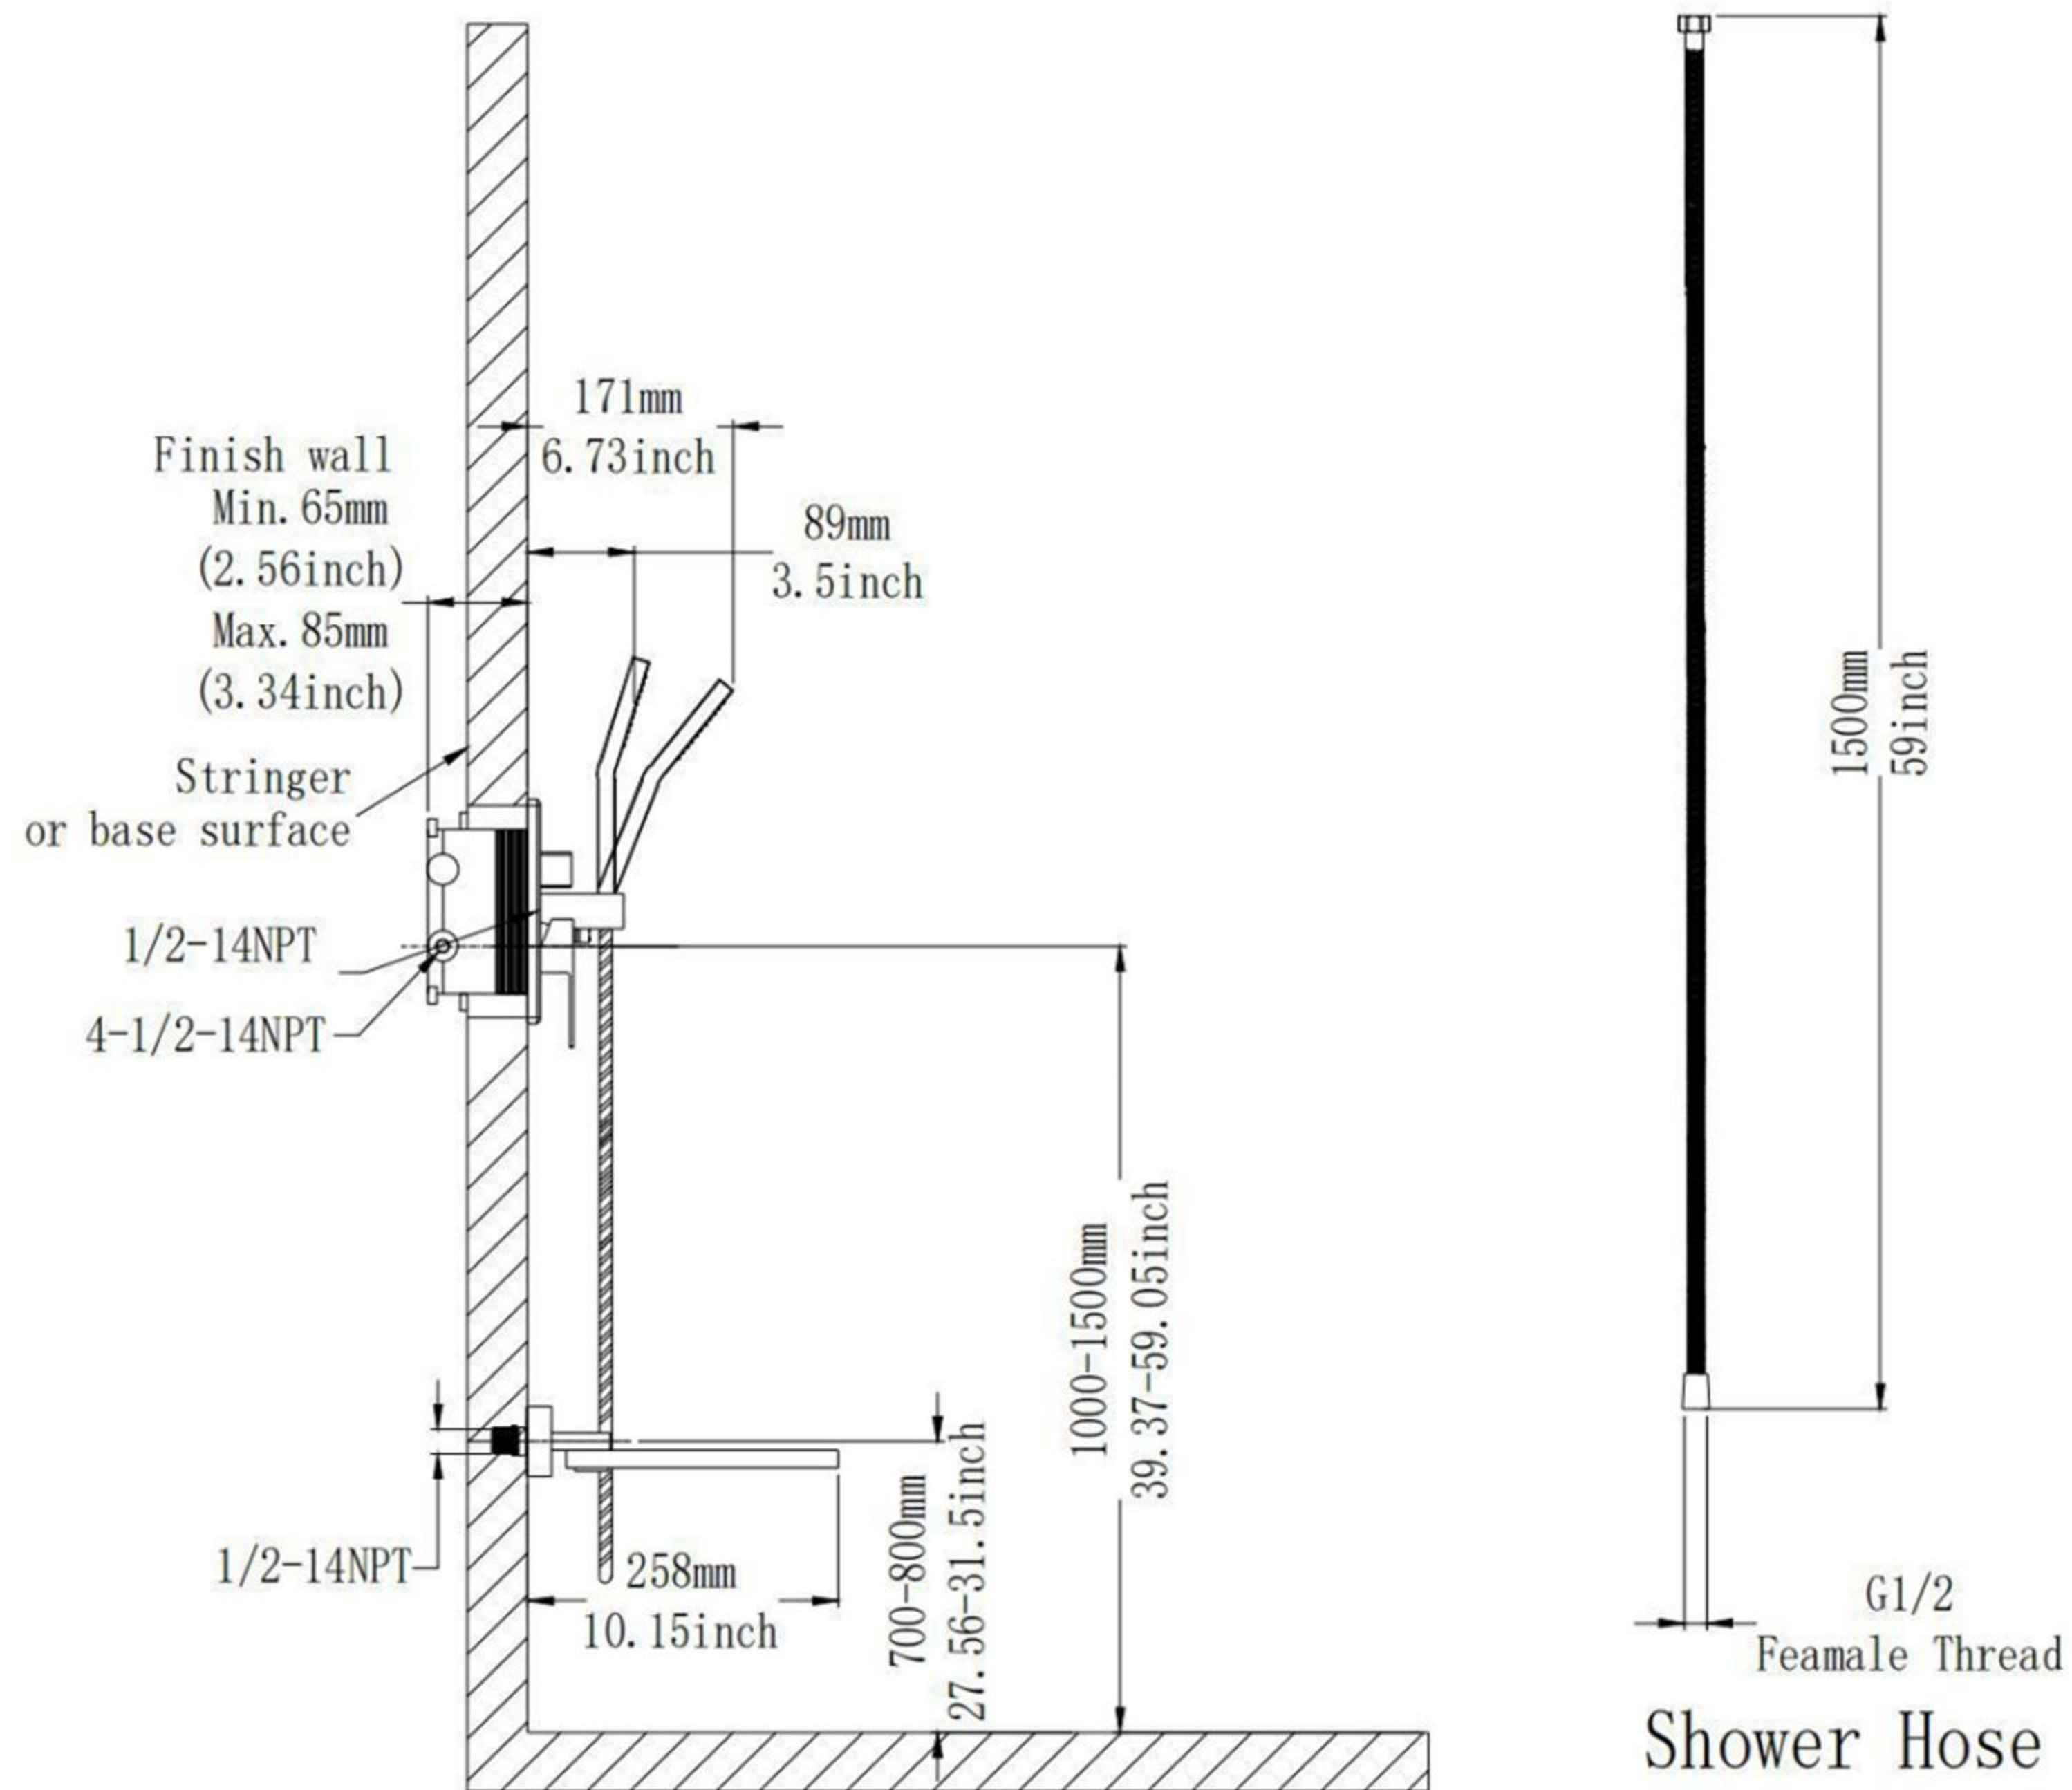

Dimension/Specification

Sku No. 93107