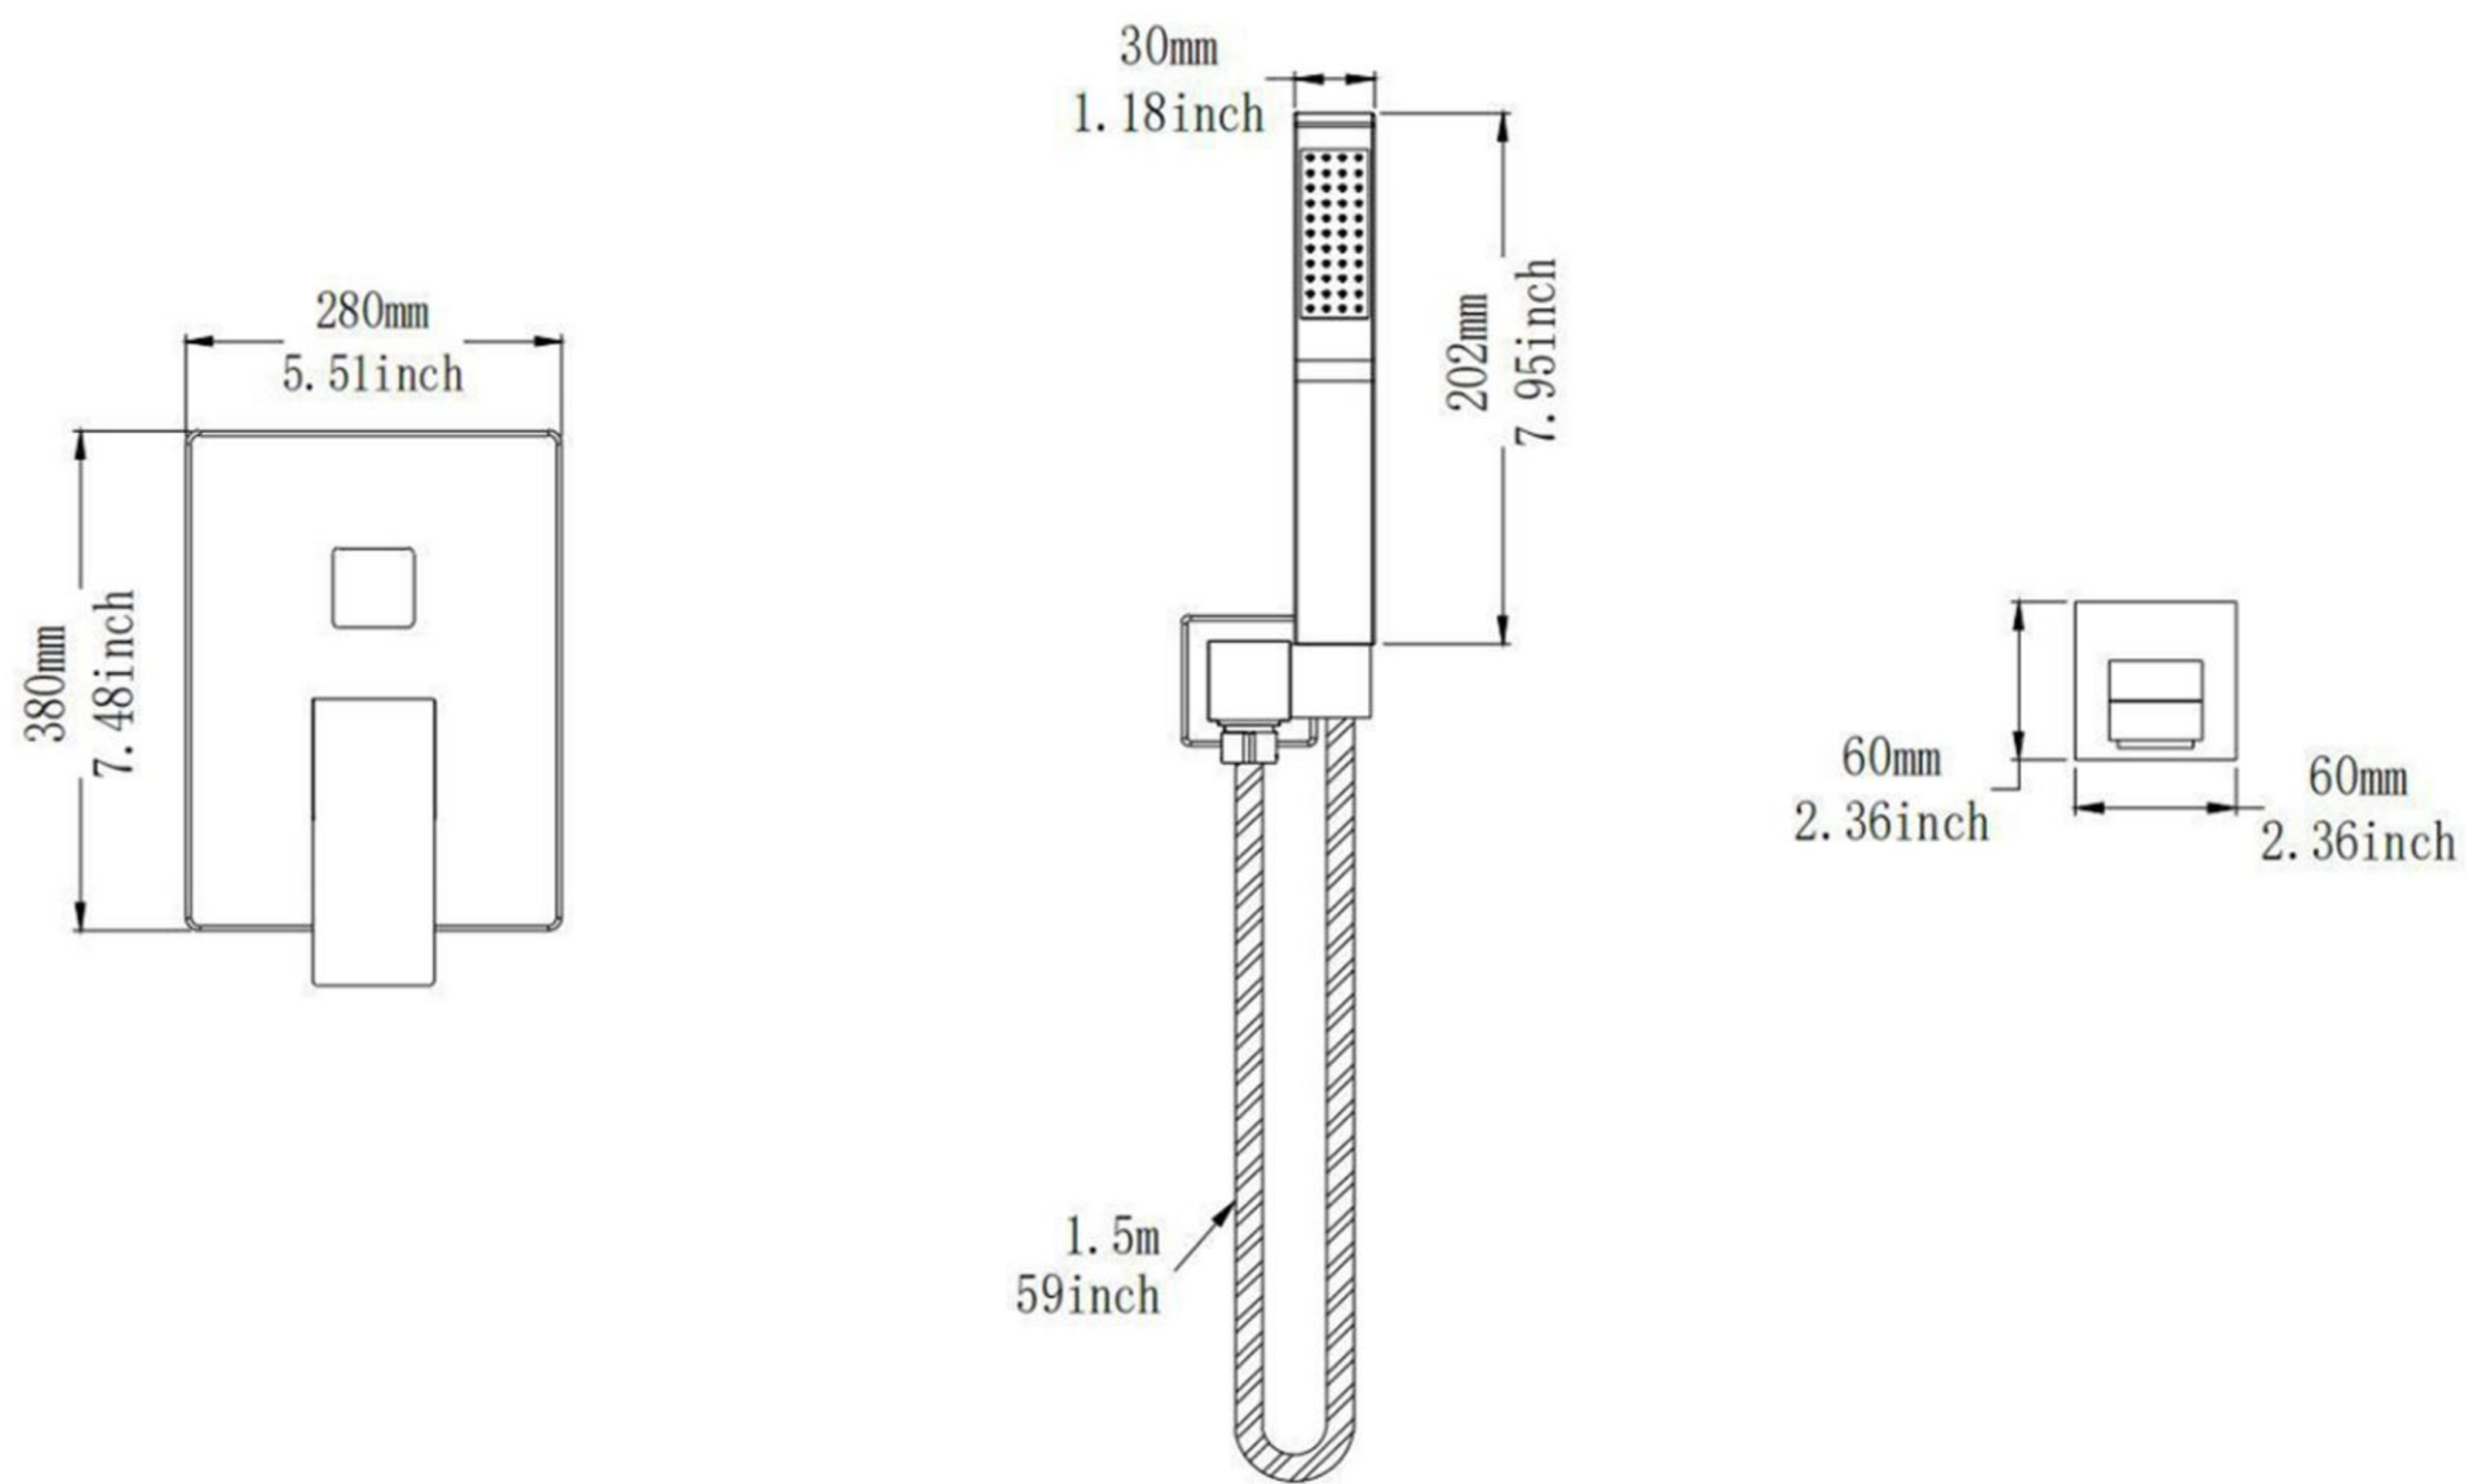

Dimension/Specification

Sku No. 93107