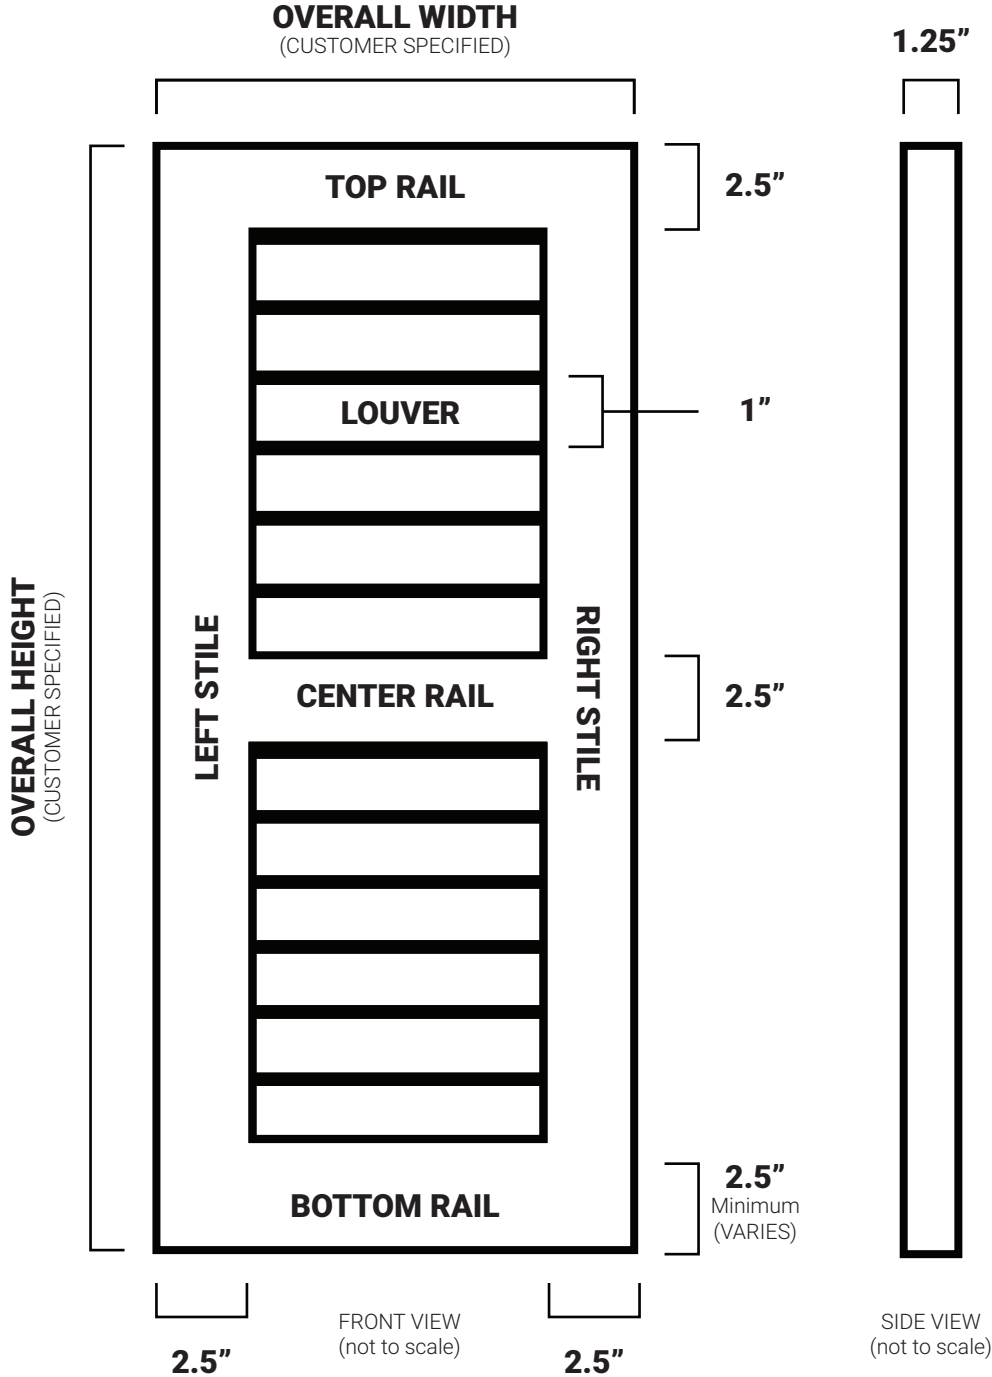

EKENA COMPOSITE LOUVERED

EXTERIOR SHUTTERS

- **EXTIRA™ EXTERIOR WOOD COMPOSITE**
- **FUNCTIONAL OR DECORATIVE**