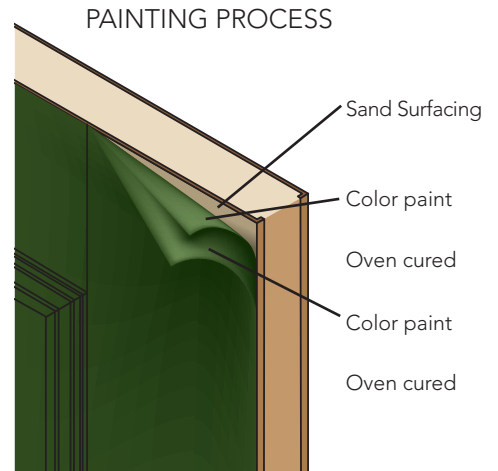

Primed White

WHITE PVC JAMB SYSTEM (Standard Option)

LOW MAINTENANCE: Will not rot or absorb moisture. Insect resistant.

ENERGY EFFICIENT: Less heat transfer vs. common frame materials.

White PVC (Unfinished/Ready to Paint)

ES EASY SELECTIONS PAINT OPTIONS

Our Easy Selections Paint Options offer you 4 colors for adding dramatic curb appeal without the mess and hassle of having to paint yourself. All you have to do is choose the color you want.