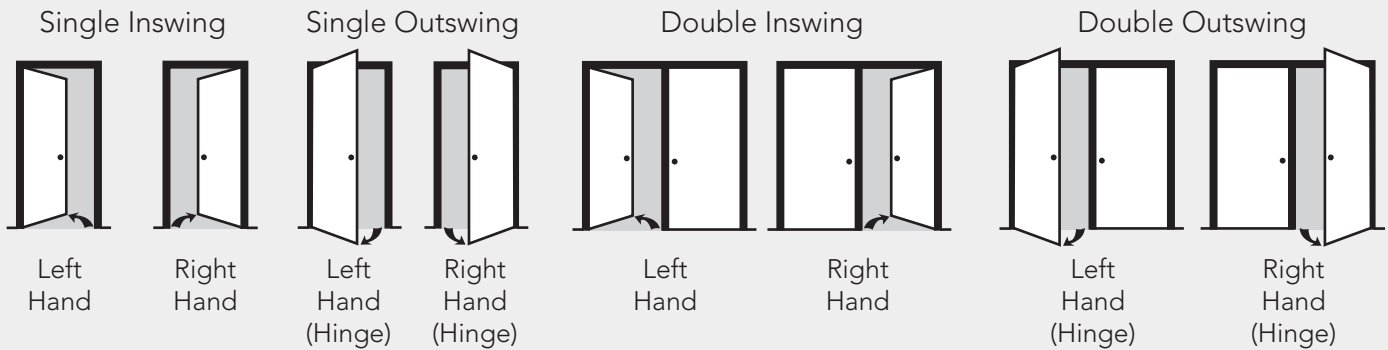

Rough Opening Chart

Nominal Door Width	Nominal Door Height	Prehung Unit Size	Rough Opening	Brickmold Opening	Jamb Type
36"	6/8	37-1/2" x 81-5/8"	38-1/4" x 82-1/8"	40" x 82-7/8"	Wood, PVC
32"	6/8	33-1/2" x 81-5/8"	34-1/4" x 82-1/8"	36" x 82-7/8"	Wood, PVC
36"-14" SL	6/8	52-1/2" x 81-5/8"	53-1/4" x 82-1/8"	55" x 82-7/8"	Wood
36"-12" SL	6/8	50-1/2" x 81-5/8"	51-1/4" x 82-1/8"	53" x 82-7/8"	Wood
36"-14" SL	6/8	53" x 81-5/8"	53-3/4" x 82-1/8"	55-1/2" x 82-7/8"	PVC
36"-12" SL	6/8	51" x 81-5/8"	51-3/4" x 82-1/8"	53-1/2" x 82-7/8"	PVC
36"-14" SL	6/8	67-1/2" x 81-5/8"	68-1/4" x 82-1/8"	70" x 82-7/8"	Wood
36"-12" SL	6/8	63-1/2" x 81-5/8"	64-1/4" x 82-1/8"	66" x 82-7/8"	Wood
36"-14" SL	6/8	68-1/2" x 81-5/8"	69-1/4" x 82-1/8"	71" x 82-7/8"	PVC
36"-12" SL	6/8	64-1/2" x 81-5/8"	65-1/4" x 82-1/8"	67" x 82-7/8"	PVC
72" (36-36)	6/8	74" x 81-5/8"	74-3/4" x 82-1/8"	76-1/2" x 82-7/8"	Wood, PVC
64" (32-32)	6/8	66" x 81-5/8"	66-3/4" x 82-1/8"	68-1/2" x 82-7/8"	Wood, PVC

Door Swing & Handing – Viewed From Outside

Energy Ratings Chart 6/8 Smooth Style Fiberglass Entry Doors & Sidelites

TYPE	SWING	GLAZING	1/4 Lite ≤ 410 sq in		1/2 Lite ≤ 900 sq in		3/4 Lite ≤ 391 sq in		Full Lite > 1100 sq in	
			U-factor	SHGC	U-factor	SHGC	U-factor	SHGC	U-factor	SHGC
Door	Inswing & Outswing	Triple Pane - Decorative Glass	0.21	0.10	0.24	0.18	N/A	N/A	0.30	0.31
Sidelite		Triple Pane - Decorative Glass	N/A	N/A	N/A	N/A	0.25	0.16	N/A	N/A

Air Leakage ≤ 0.3 cfm/ft²

NFRC Size Designation	1/4 Lite ≤ 410 sq in	1/2 Lite ≤ 900 sq in	Full Lite > 1100 sq in	NFRC Size Designation	3/4 Lite ≤ 391 sq in	Certified in Northern & North-Central Zone
Feather River Door Description	Fanlite, 3/4 Oval, Center Arch, Craftsman Rectangle	Half Lite	Full Lite	Feather River Sidelite Description	Full Lite (Smooth 14"/12")