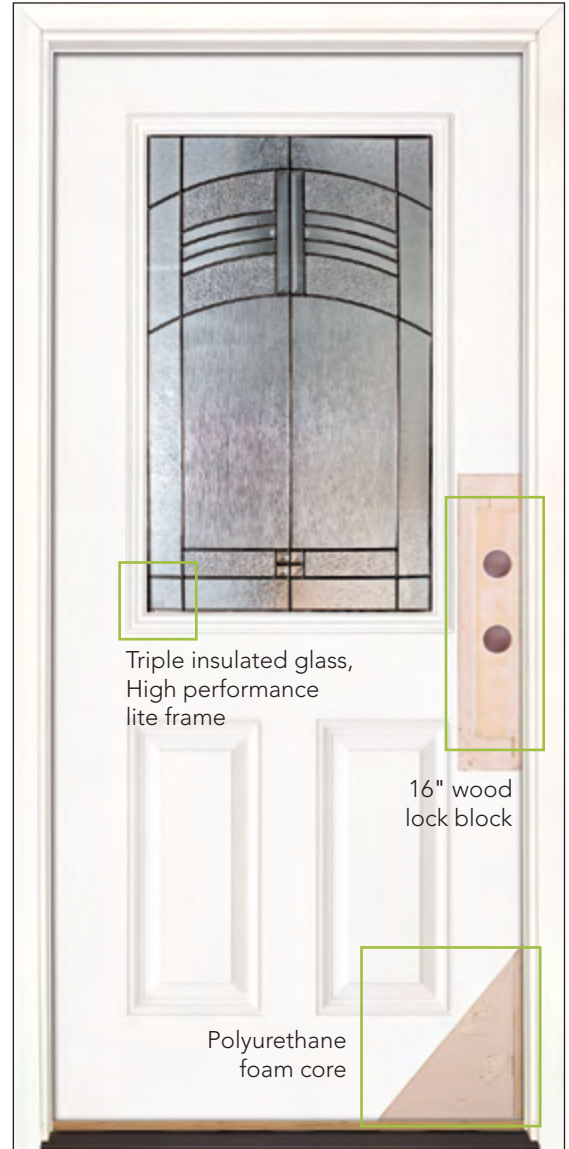

What Goes Into a Feather River Door

You can count on our Smooth Fiberglass Doors to increase your home's curb appeal with a beautifully detailed high definition embossed panel and a stylish decorative glass. But, that is not all. Carefully designed for superior performance and durability, you can also enjoy the benefits of fiberglass doors such as low maintenance and energy efficiency.

ENERGY STAR®

All Feather River Fiberglass Doors are energy efficient and designed to stand up to all seasons so your home stays warm during the winter months and cool during the summer. Imagine the savings from a fiberglass door which is up to five times more energy efficient than a traditional wood door.

Feather River proudly offers ENERGY STAR certified door models in all 50 states.

UPGRADE OPTIONS:

- 4 Easy Selections Paint Colors **ES**
- Pre-Colored PVC Jamb

See next page

Detailed Panel Embossments add to your curb appeal.

Ball Bearing Hinges prevent door sag.

Sill Key™ System* provides protection against jamb rot.

Triple insulated glass, High performance lite frame

16" wood lock block

Polyurethane foam core

*Standard door system only

JAMB OPTIONS (Available in 4-9/16" and 6-9/16" widths)

PRIMED FINGER-JOINTED WOOD JAMB* (Standard)

Primed white jambs are ready to paint and require regular maintenance over the life of the door.

*Comes standard with the Feather River Sill Key™ System.