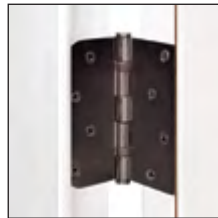

Ball Bearing Hinges prevent door sag.

Sill Key™ System* provides protection against jamb rot.

Triple insulated glass, High performance lite frame

16" wood lock block

Polyurethane foam core

*Standard door system only