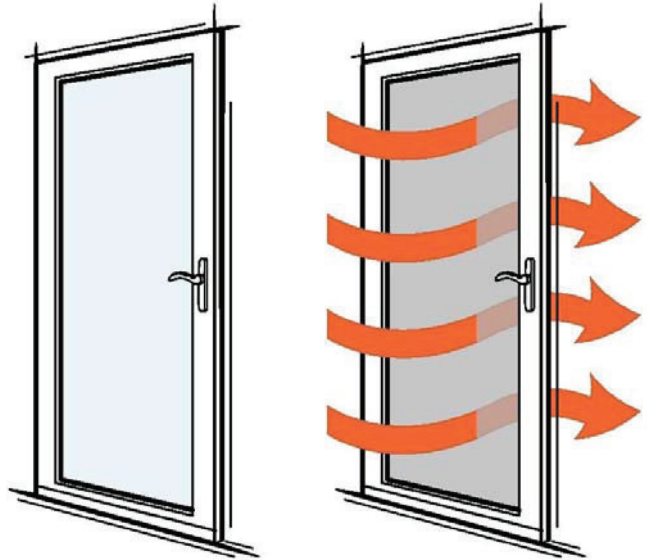

SPECIFICATIONS

Internet #: 203145006

Product Name: Andersen® - 36 in. x 80 in. 3000 Series Almond Fullview Easy Install Storm Door

■ DIMENSIONS

Assembled Depth (in.)	2.25 in
Assembled Height (in.)	80.875 in
Assembled Width (in.)	36.375 in
Door Size (WxH) in.	36 x 80
Door Thickness (in.)	1.5 in
Fits Opening Height (in.)	80 to 80 7/8
Fits Opening Width (in.)	35 7/8 to 36 3/8

■ DETAILS

Bottom Door Sweep	Double	Handleset Finish	Brass
Color Family	Almond	Included	Screen
Color/Finish	Almond	Material	Aluminum
Door Handing	Left Hand/Outswing	Product Weight (lb.)	56
Door Type	Storm	Returnable	90-Day
Features	Easy Install	Type of Weatherstripping	Dual
Finish Type	Painted	View Type	Full-view