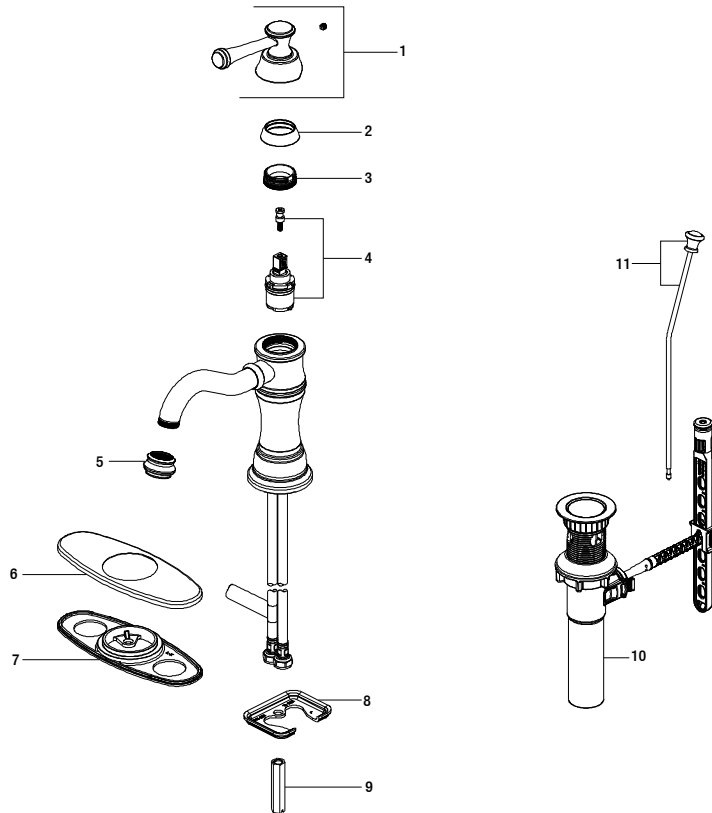

Replacement Parts List

Warnick 4 in. Centerset Single-Handle High-Arc Bathroom Faucet in Chrome

MODEL	SKU #	FINISH
HD67870W-6001	306838685	Chrome

Many replacement parts can be purchased online or at your local store. Please use the table below to identify the part SKU number needed, go to HOMEDEPOT.COM, and check for online and store availability. If you can't find the part you are looking for, please call 1-855-HD-GLACIER.

Part	Description	Part #	Internet SKU #	Store SKU #
1	Handle assembly	RP1366401		
2	Cap	RP8018401		
3	Bonnet nut	RP70572		
4	Cartridge & Screw	RP20113		
5	Aerator	RP3027301		
6	Deck plate	RP8066401		

Part	Description	Part #	Internet SKU #	Store SKU #
7	Gasket	RP80683		
8	Washer	RP70228		
9	Lock nut	RP56012		
10	ClickInstall™ drain assembly	RP4022801	305992087	
11	Lift rod	RP4026401		