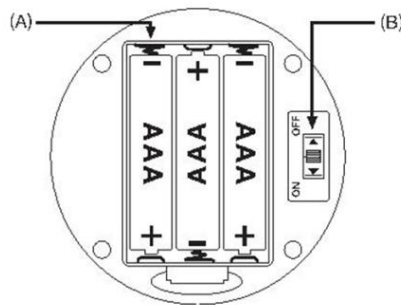

LAVISH HOME

COLLECTION

LACE CUT PATTERN ENGRAVED LED WAX CANDLE 3PK

USE INSTRUCTIONS:

1. Remove plastic tab from Remote Control battery compartment.
2. Install 3 AAA batteries (not included) into the battery compartment located on bottom base of candle.
Make sure that the battery polarity (+/-) is as indicated. (see A)
3. Use the On-Off switch on the bottom of each candle to turned to the ON position. (see B)
4. Remote control functions:

INDOOR USE

This candle is for indoor use only, suitable to use as decorative light or night light.

This product is not a toy. Please keep it out of the reach of children.

Specifications

Material	wax+ plastic
Scent	Vanilla
LED Lifespan	50,000 hours
Candle Size	1pc 3"x4" 1pc 3"x5" 1pc 3"x6"
Candles Total Net Weight	18.50 ounces