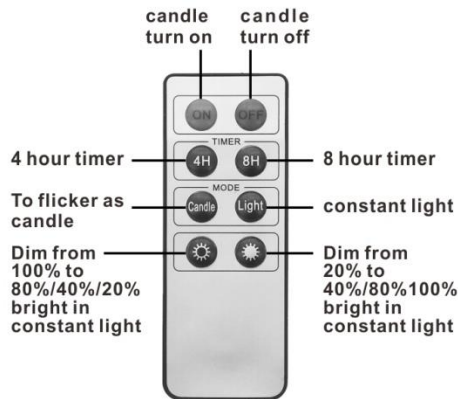

LAVISH HOME

COLLECTION

LACE CUT PATTERN ENGRAVED LED WAX CANDLE 3PK

USE INSTRUCTIONS:

1. Remove plastic tab from Remote Control battery compartment.
2. Install 3 AAA batteries (not included) into the battery compartment located on bottom base of candle.
Make sure that the battery polarity (+/-) is as indicated. (see A)
3. Use the On-Off switch on the bottom of each candle to turned to the ON position. (see B)
4. Remote control functions:

INDOOR USE

This candle is for indoor use only, suitable to use as decorative light or night light.

This product is not a toy. Please keep it out of the reach of children.

Specifications

Material	wax+ plastic
Scent	Vanilla
LED Lifespan	50,000 hours
Candle Size	1pc 3"x4" 1pc 3"x5" 1pc 3"x6"
Candles Total Net Weight	18.50 ounces