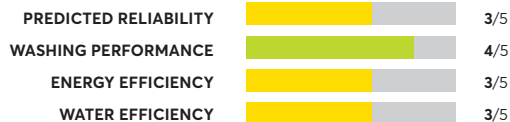

Whirlpool WTW6120HW

Similar to tested model: Whirlpool WTW5100HW

OVERALL SCORE