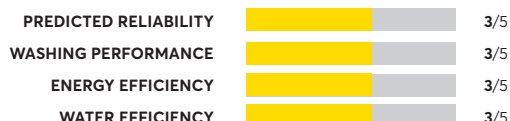

Whirlpool WTW5000DW

OVERALL SCORE