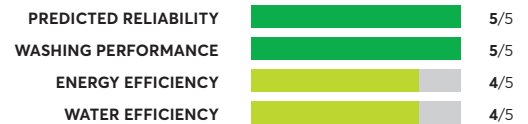

### LG WT7100CW

🏆 Best Buy

OVERALL SCORE

### LG WT7000CW

🏆 Best Buy

OVERALL SCORE