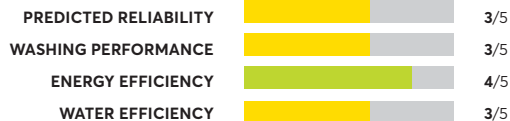

36 Rated Models

(as of March 2022)

Whirlpool WTW7120HW

OVERALL SCORE