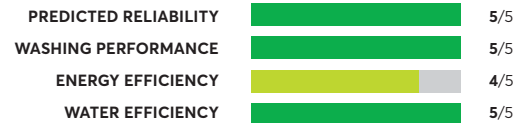

### LG WT7900HBA

✔ Recommended

OVERALL SCORE

### LG WT7060CW

🏆 Best Buy

Similar to tested model: LG WT7100CW

OVERALL SCORE

### LG WT7100CW

🏆 Best Buy

OVERALL SCORE