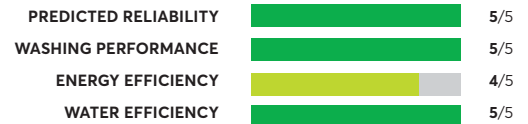

## 36 Rated Models

(as of March 2022)

### LG WT7150CW

✔ Recommended

OVERALL SCORE