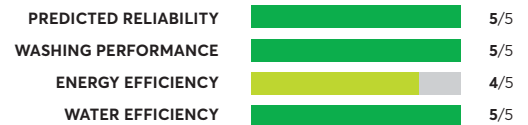

### LG WT7150CW

✔ Recommended

OVERALL SCORE

### LG WT7800CW

✔ Recommended

Similar to tested model: LG WT7900HBA

OVERALL SCORE

### LG WT7900HBA

✔ Recommended

OVERALL SCORE