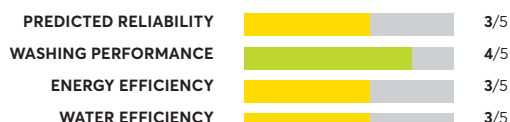

Kenmore 31312

OVERALL SCORE