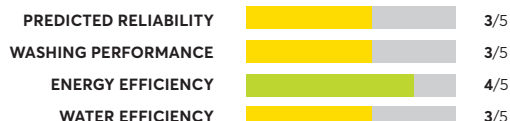

GE GTW750CSLWS

OVERALL SCORE