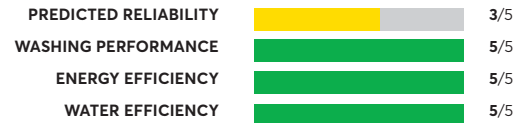

Samsung WA52A5500AW

OVERALL SCORE