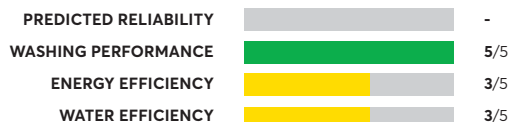

Midea MLV45N3BWW

OVERALL SCORE