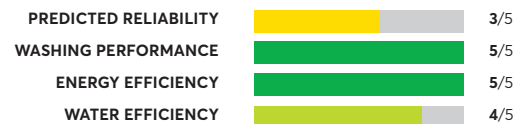

Samsung WA55A7300AE

OVERALL SCORE