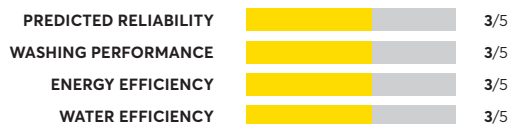

Kenmore 25132

OVERALL SCORE