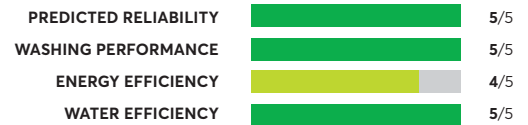

### LG WT7800CW

✔ Recommended

Similar to tested model: LG WT7900HBA

OVERALL SCORE

### LG WT7900HBA

✔ Recommended

OVERALL SCORE

### LG WT7060CW

🏆 Best Buy

Similar to tested model: LG WT7100CW

OVERALL SCORE