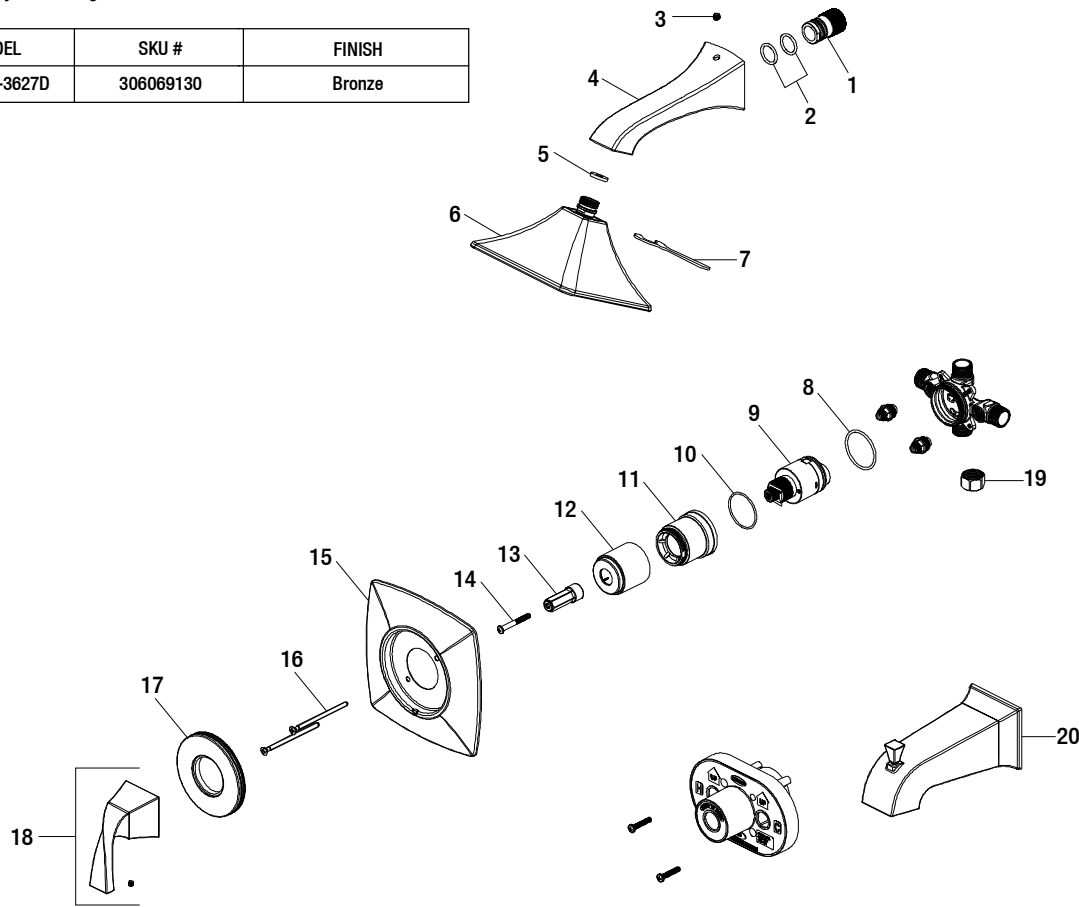

Replacement Parts List

Leary Curve Single-Handle Tub and Shower Faucet in Bronze

MODEL	SKU #	FINISH
HD873X-3627D	306069130	Bronze

Many replacement parts can be purchased online or at your local store. Please use the table below to identify the part SKU number needed, go to HOMEDEPOT.COM, and check for online and store availability. If you can't find the part you are looking for, please call 1-855-HD-GLACIER.

Part	Description	Part #	Internet SKU #	Store SKU #
1	Connector	RP70252		
2	O-ring	RP60045		
3	Set screw	RP50054		
4	Shower head	RP3806527D		
5	Washer	RP64190		
6	Shower head	RP3841227D		
7	Wrench	RP70253		
8	O-ring	RP60101		
9	Cartridge	RP20075	202666286	270530
10	O-ring	RP60091		

Part	Description	Part #	Internet SKU #	Store SKU #
11	Bonnet nut	RP7043727D		
12	Sleeve	RP8054027D		
13	Inverter	RP70556		
14	Screw	RP50215		
15	Escutcheon	RP8025627D		
16	Escutcheon screw	RP50066		
17	Accessorize cap	RP8025527D		
18	Handle assembly	RP1365727D		
19	Plug	RP70365		
20	Spout	RP3309827D		