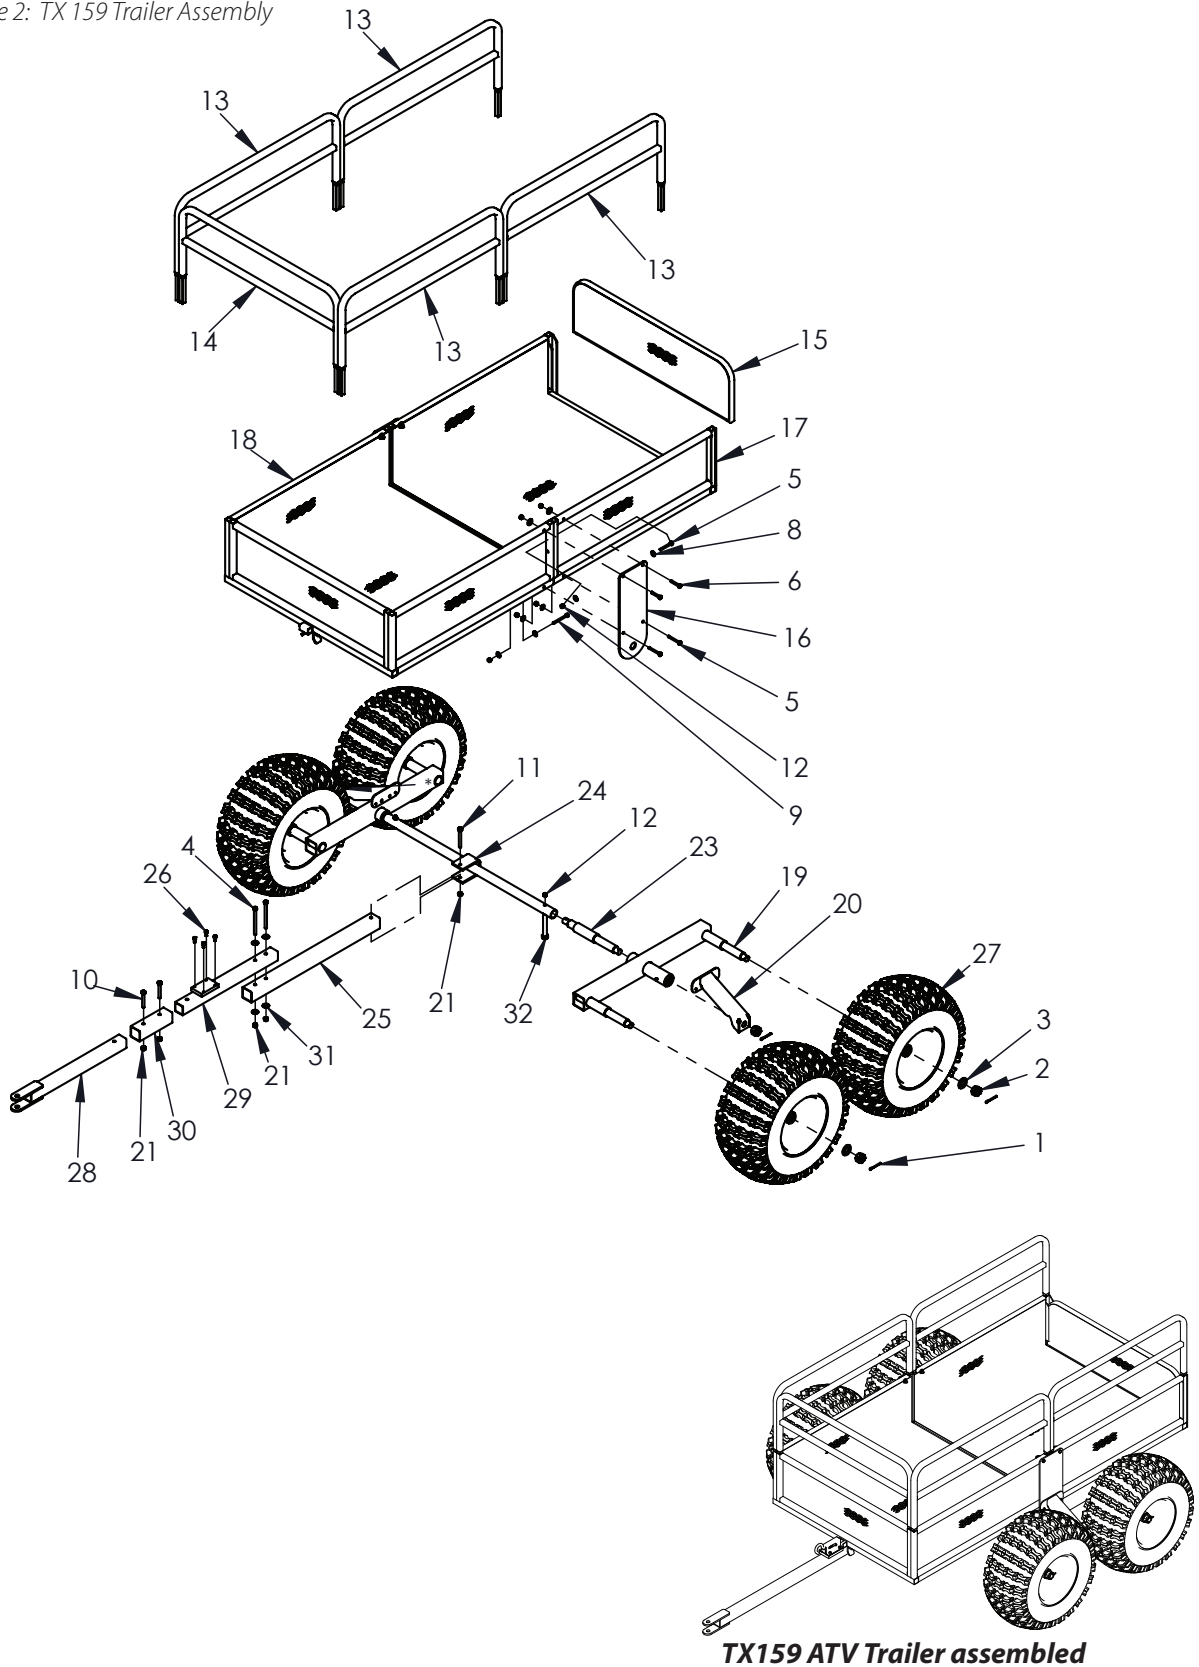

Figure 2: TX 159 Trailer Assembly

**TX158 PARTS LIST**

KEY #	PART #	DESCRIPTION	QTY.
1	4155	PIN COTTER 5/32 X 1-1/2 SUPPLIED W-4099	2
2	4157	NUT-CASTLE 3/4" RETAINER FOR HIGH SPEED	2
3	4159	WASHER 3/4" SPINDLE SAE	2
4	4166	BOLT 5/16-18 X 4 HH GR5 ZN	2
5	48153B	BOLT 1/4-20 X 2 HHCS GR5 BLK ZN	6
6	48240B	BOLT 1/4-20 X 1-1/2 HHCS GR5 BLK ZN	4
7	48250B	BOLT 1/4-20 X 1-3/4 HHCS GR5 BLK ZN	2
8	48261B	WASHER 1/4 BLK ZNC	16
9	48270B	BOLT 1/4-20 X 2-1/2 HHCS GR5 BLK ZN	2
10	48300	BOLT 5/16-18 X 2-1/4 HHCS GR5 ZN	2
11	53610	BOLT 5/16-18 X 2-3/4 HHCS GR5 ZN	1
12	67538	NUT 1/4-20 HNYLK ZN	14
13	300700	WELDMENT / TUBE STRUCTURE SIDE RACK TRAILER	4
14	300701	WELDMENT / TUBE STRUCTURE FRONT RACK TRAILER	1
15	300704	WELDMENT, TAILGATE TRAILER	1
16	300705	PLATE, SPLICE AND AXLE MOUNT TRAILER	2
17	300710	WELDMENT, REAR TRAILER	1
18	300713	WELDMENT, FRONT TRAILER	1
19	60G5NY	NUT 5/16-18 NYLOC	5
20	TK31	LATCH- ATV TRAILER	1
21	TK46	BOLT 1/4-20 X 1/2 SHCS	4
22	TK48	THREADED AXLE SHAFT FOR ATV TRAILER	2
23	TK78	TIRE/WHEEL ASSEMBLY, ATV TRAILERS	2
24	TK80	AXLE TUBE - THREADED - MOOSE	1
25	TK81	TONGUE - REAR - MOOSE	1
26	TK85	WELDMENT FRONT TONGUE HITCH TONGUE	1
27	TK87	WELDMENT REAR HITCH TONGUE	1
28	TK89	FTS, CONNECTOR POCKET	1
29	WF516	WASHER FLAT 5/16" STANDARD ZN	5