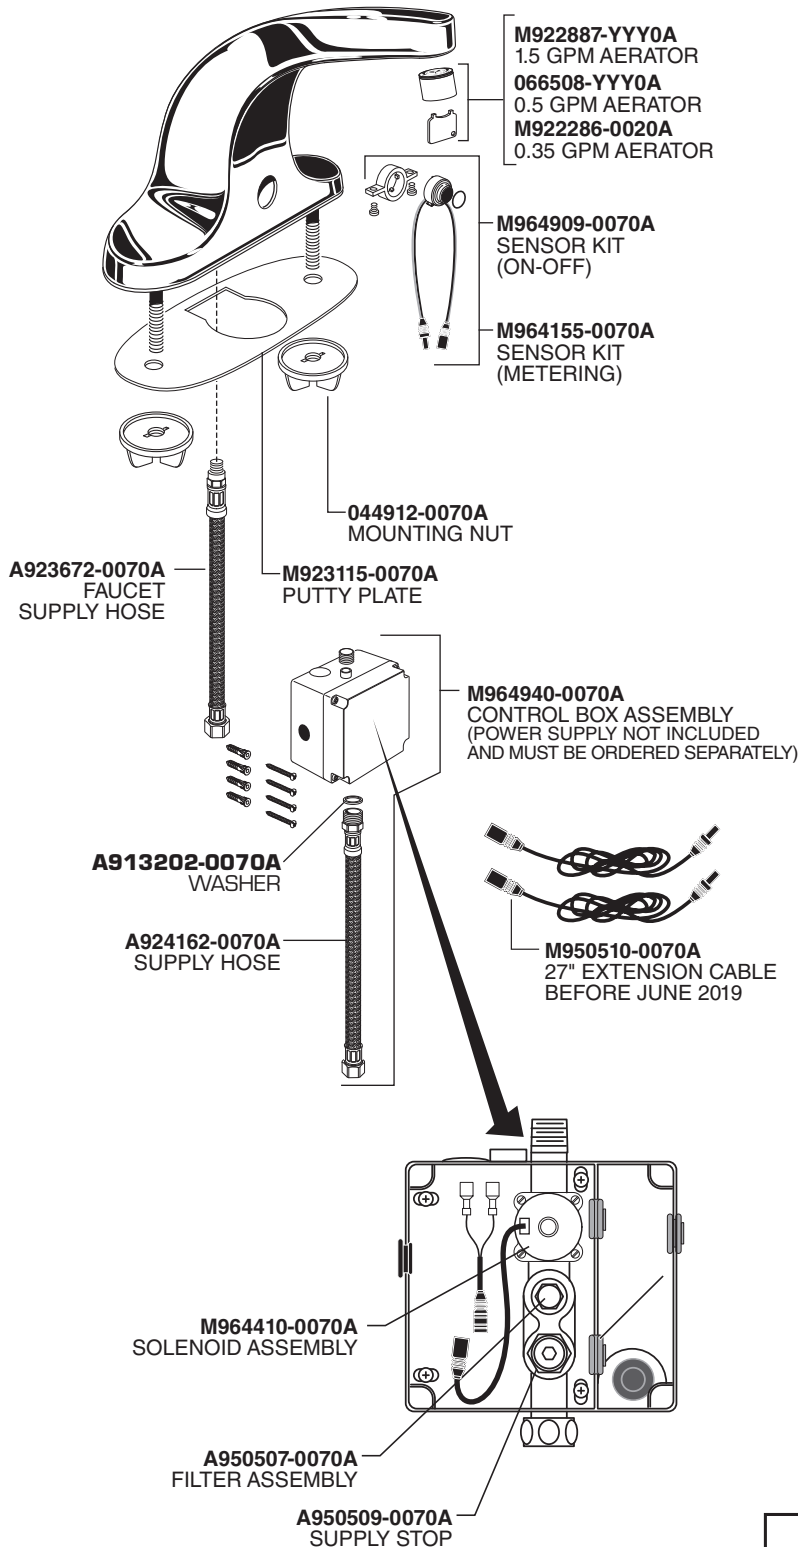

American Standard

SELECTRONIC®

Innsbrook Lavatory Proximity Faucet

MODEL NUMBERS

605X.202
605X.204
605X.205

Replace the "YYY" with appropriate finish code

CHROME 002

PWRX Battery Pack 6053 – Series

M950361-0070A
PWRX BATTERY PACK

CR-P2 Lithium Battery 6055 – Series

A923654-0070A
BATTERY 6V CR-P2

M950514-0070A
BATTERY HOLDER

Plug-In AC Power Kit PK00.PAC

M950338-0070A
POWER SUPPLY

M950360-0070A
CONNECTOR LOCKING DEVICE