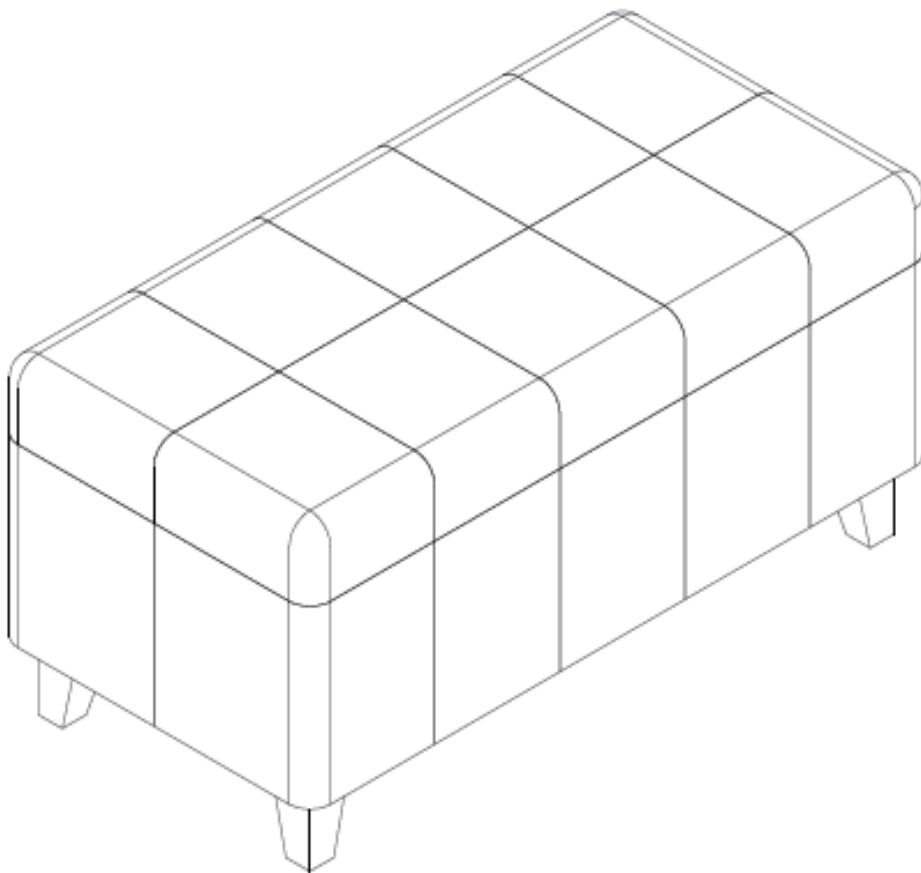

SIMPLI™
H O M E

Wynden+Hall™
HOME DECOR

brooklyn + max™

DOVER / LANCASTER / SEA MILLS

RECTANGULAR STORAGE OTTOMAN

MODEL # AXCOT-223-RRD

**FOR REPLACEMENT PARTS OR HELP WITH
ASSEMBLY PLEASE CONTACT US AT:**

simpli-home.com/customer-support