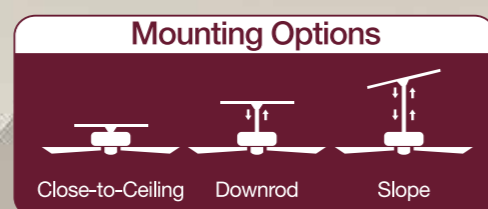

1001 681 742