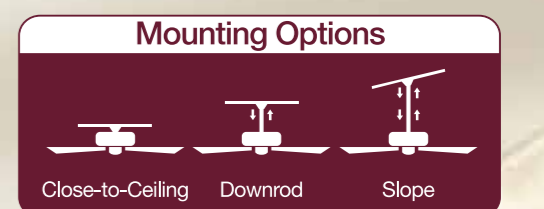

Minimum starting temperature: -20° C
Dimming range: 100% to 20% of total light output
Compatible with included remote. For more compatible dimmers and other controls, please visit www.homedepot.com/HOMEDECORATORS

1001 681 742