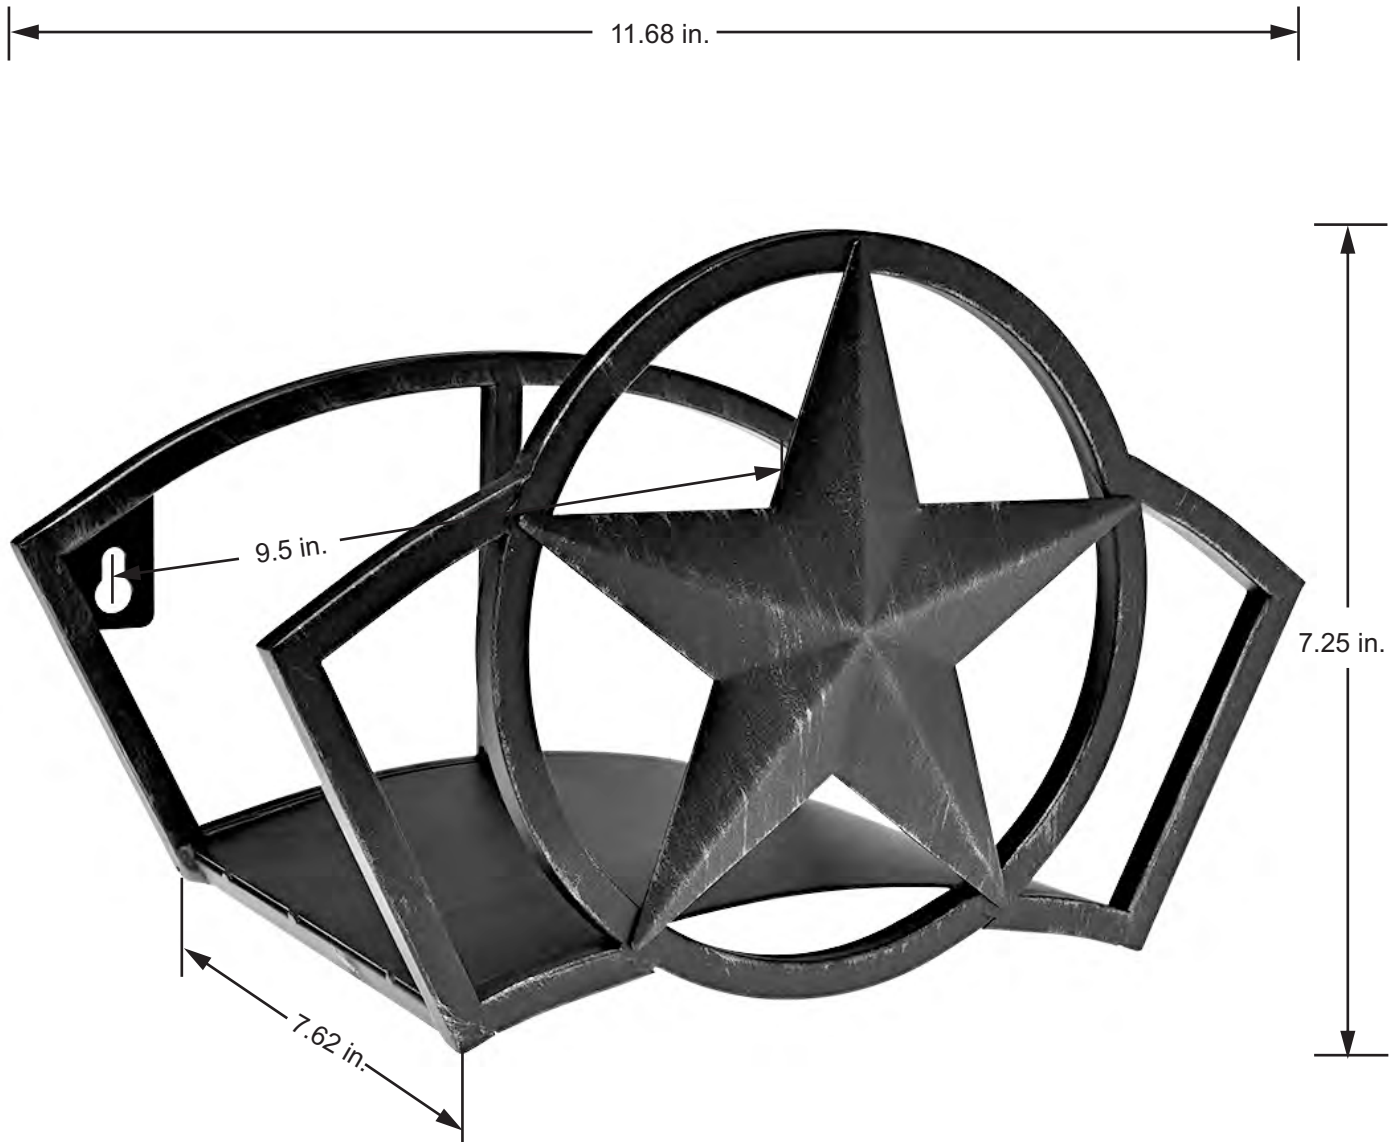

Liberty Garden Model #234

This hose reel must be mounted to a solid masonry wall or to wall studs

TIP: Remember to use the correct size and quantity of hardware to properly support the total weight of the unit. A standard 100' length of garden hose weighs approximately 15 lbs. Filled with water, the additional weight can exceed 20 lbs. The mounting hardware must be able to support the combined weight of the unit, garden hose, plus water.