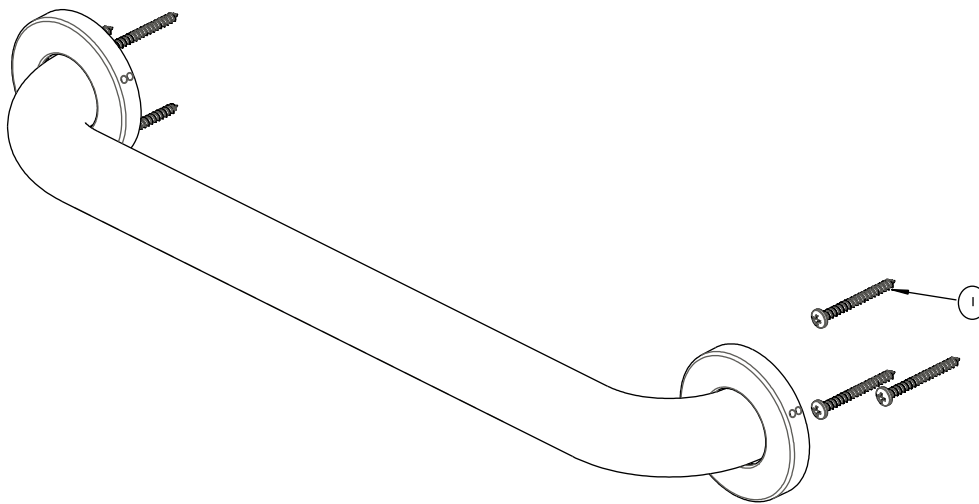

# Replacement Parts List

24 in.x1-1/4 in.Concealed Screw Grab Bar

| MODEL          | SKU#   | FINISH                       |
|----------------|--------|------------------------------|
| 20135-03202-24 | 240200 | BSS(Brushed Stainless Steel) |

| Part | Description | Part Number |
|------|-------------|-------------|
| 1    | Wood Screw  | RP3039      |

\*Specify Finish

Many replacement cartridges, aerators, and drain assemblies can be purchased at your local The Home Depot store or online at [HOMEDEPOT.COM](http://HOMEDEPOT.COM)

To Order Parts Call: 1-855-HD-GLACIER

Rev. 01