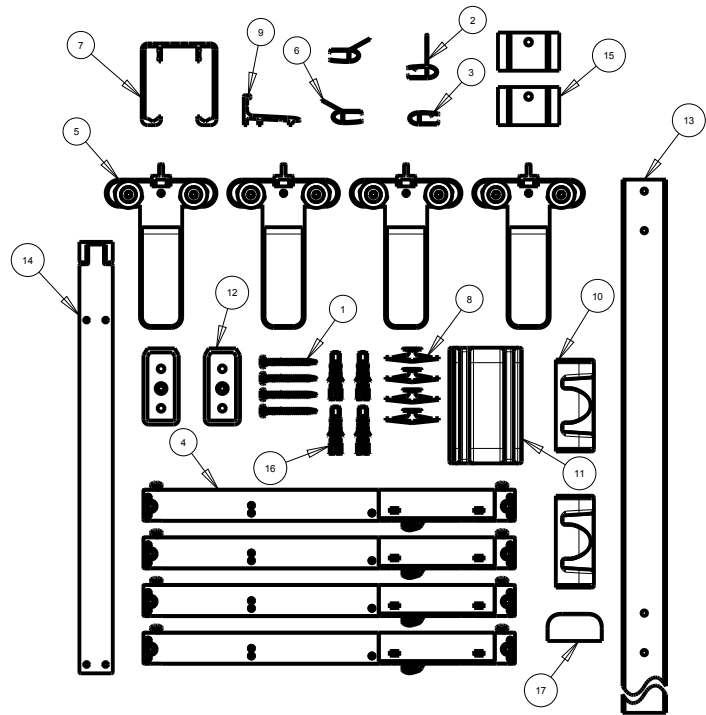

# SHOWER DOOR

# SLIDING MOD STYLE BATHTUB TRACK 60"

ID	DESCRIPTION	QTY	MATERIAL
1	#8-18 X 1.5" LONG PHILLIPS HEAD	4	SS
2	6mm Blade Seal	1	PVC
3	6mm Bumper Seal	1	PVC
4	6mm Damper	4	ASSEMBLY
5	6mm Door Roller Assembly	4	ASSEMBLY
6	6mm Outer Angle Blade Seal	2	PVC
7	6mm Top Track	1	AL6463
8	Acrylic Wall Anchor	4	NYLON
9	Bottom Track	1	AL6463
10	Bumper	2	PVC
11	Center Divider	1	NYLON
12	Collar Bracket	2	ZINC_DIE_CAST
13	Collar Bracket Template	1	AL6063
14	Damper Drilling Template	1	NYLON
15	Retention Plate	2	NYLON
16	Tile Wall Anchors	4	PVC
17	Trim Cap	1	PVC

**UNIQUE FEATURE:** Constructed of Corrosion Resistant Anodized Aluminum.  
60" Track Assembly Kit

Fits 60" Shower Doors with an Opening min/max of 50 1/8" - 58 1/2" (127cm-149cm),  
with a Height of 59 1/4" (150cm).

**NOTE:** Height of 63" (160cm) Required for installation  
Compatible with all 1/4" (6mm) Delta Shower Glass

**WARRANTY:** 5 Year Limited Warranty.

see what Delta can do