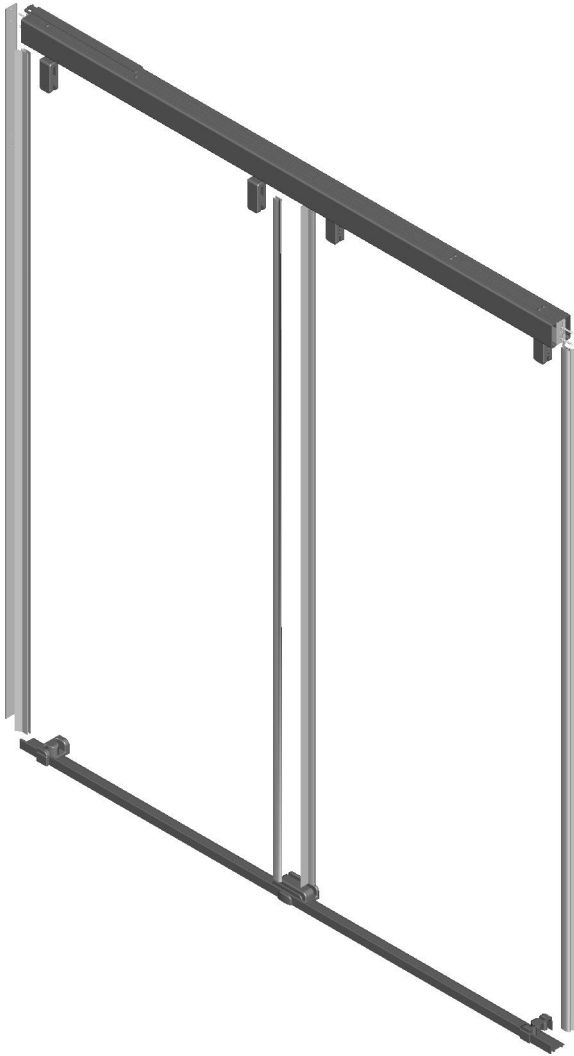

# SHOWER DOOR

# SLIDING MOD STYLE BATHTUB TRACK 60"

ID	DESCRIPTION	QTY	MATERIAL
1	#8-18 X 1.5" LONG PHILLIPS HEAD	4	SS
2	6mm Blade Seal	1	PVC
3	6mm Bumper Seal	1	PVC
4	6mm Damper	4	ASSEMBLY
5	6mm Door Roller Assembly	4	ASSEMBLY
6	6mm Outer Angle Blade Seal	2	PVC
7	6mm Top Track	1	AL6463
8	Acrylic Wall Anchor	4	NYLON
9	Bottom Track	1	AL6463
10	Bumper	2	PVC
11	Center Divider	1	NYLON
12	Collar Bracket	2	ZINC_DIE_CAST
13	Collar Bracket Template	1	AL6063
14	Damper Drilling Template	1	NYLON
15	Retention Plate	2	NYLON
16	Tile Wall Anchors	4	PVC
17	Trim Cap	1	PVC

**UNIQUE FEATURE:** Constructed of Corrosion Resistant Anodized Aluminum.  
60" Track Assembly Kit

Fits 60" Shower Doors with an Opening min/max of 50 1/8" - 58 1/2" (127cm-149cm),  
with a Height of 59 1/4" (150cm).

**NOTE:** Height of 63" (160cm) Required for installation  
Compatible with all 1/4" (6mm) Delta Shower Glass

**WARRANTY:** 5 Year Limited Warranty.

see what Delta can do