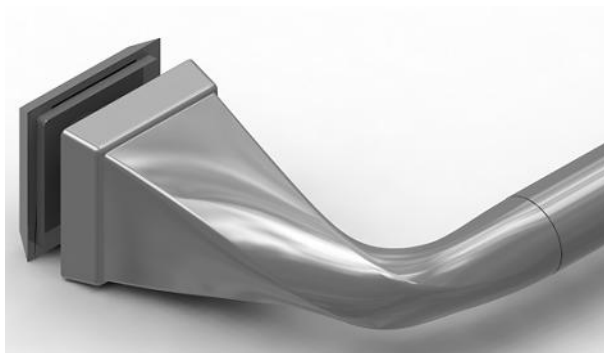

# EVERLY™ HANDLE

**MATERIALS:** Zinc Posts for all  
 Aluminum Bar: Brushed Nickel, Oil Rubbed Bronze and Matte Black.  
 Stainless Steel Bar: Polished Chrome.

**INSTALLATION:** Detailed Instructions and Hardware Included for Easy Installation.