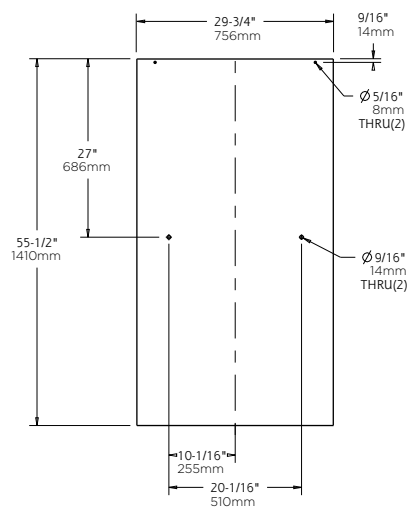

TECHNICAL DATA

Shower Door

SLIDING BATHUB 60" GLASS PANEL

MATERIALS:

1/4" (6mm) Tempered Glass Panel.

INSTALLATION:

Detailed Instructions and Hardware Included for Easy Installation.

UNIQUE FEATURE:

Spot Guard Easy Clean Coating.

Traditional: Fits Doors with an Opening min/max of 50 1/8" – 59 3/8" (127cm-151cm), with a Height of 58 1/8" (148cm)

Contemporary: Fits Doors with an Opening min/max of 50 1/8" – 58 1/2" (127cm-149cm), with a Height of 58 3/4" (149cm)

WARRANTY:

5 Year Limited Warranty.

see what Delta can do™