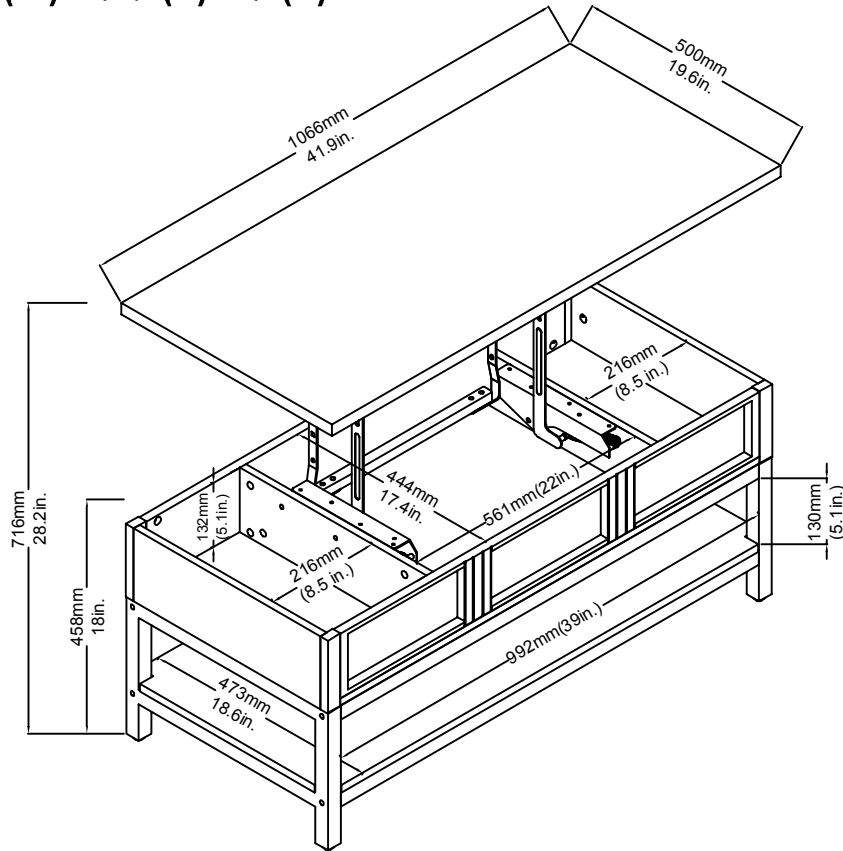

Coffee Table
Model Number: 5036096
Finish: Dark Oak

OVERALL PRODUCT SIZE(in inches)

Storage Bookcase:41.9"(W)*19.6"(D)*18"(H)

MAXIMUM WEIGHT CAPACITIES