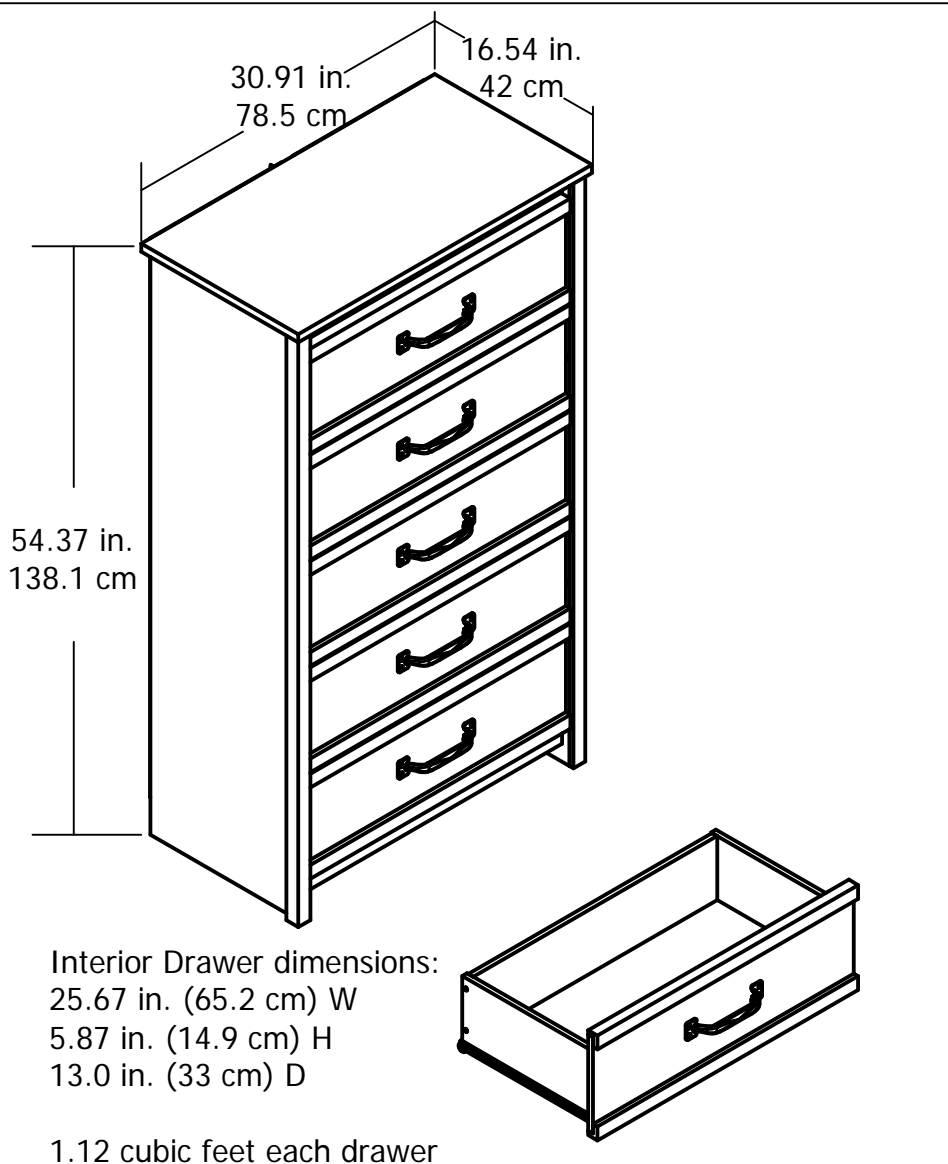

5757337COM - 5 Drawer Dresser

Finish: Ironwood

Wood Breakdown: 95%
Total storage: 5.6 cubic feet

Maximum Weight Capacities
Unit Weight: 111 lbs. (50.3 kg)