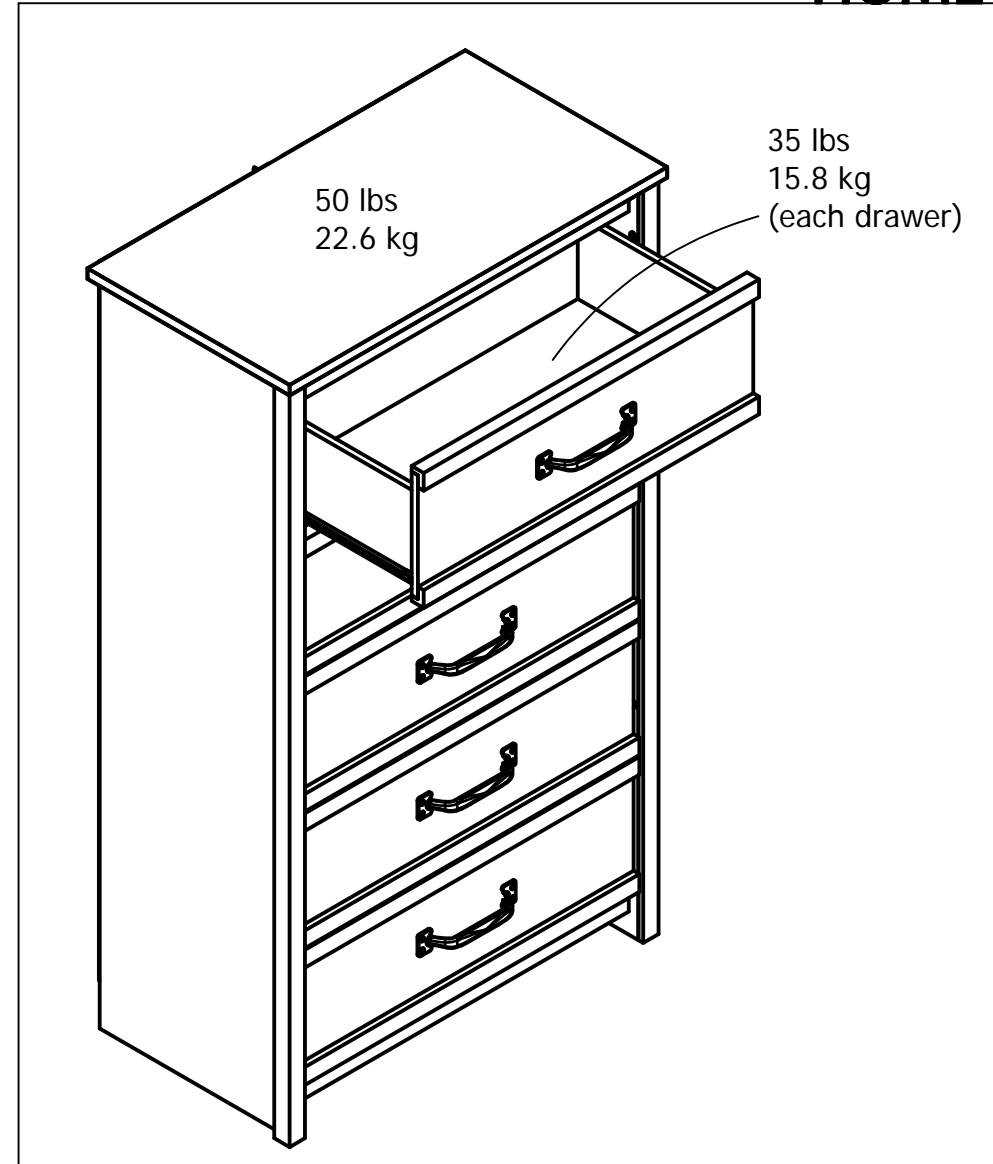

5757337COM - 5 Drawer Dresser

Finish: Ironwood

Wood Breakdown: 95%
Total storage: 5.6 cubic feet

Maximum Weight Capacities
Unit Weight: 111 lbs. (50.3 kg)