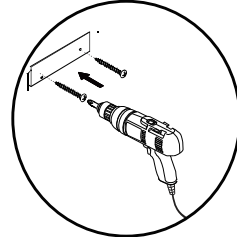

Ancerre

DESIGNS

VTS-AUDREY-60

A

B

C

D

E

F

G*

H

Adjustable leg level.
Adjust for level.

REQUIRED TOOLS:

*Screws not included