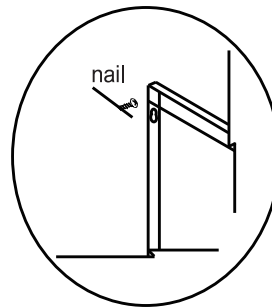

Ancerre

DESIGNS

VTS-AUDREY-60

A

B

C

D

E

F

G*

H

Adjustable leg level.
Adjust for level.

REQUIRED TOOLS:

*Screws not included