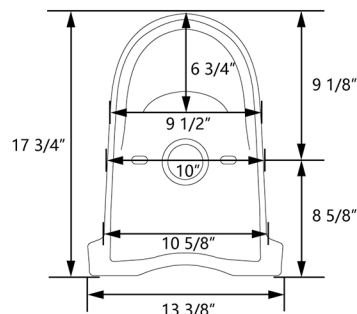

0.8/1.28 GPF

Dual-Flush Elongated One-Piece Toilet

SKU: DV-1F52812

Features:

- + Glazed ceramic one piece toilet
- + Soft close seat
- + Designed for small bathroom, compact but practical
- + Glazed skirted trapway
- + Installation access 12" Rough-in floor mount installation
- + Dual siphon flush system 0.8/1.28 gallons per flush(GPF)
- + Chrome push button

DeerValley One-Piece Toilet

One Year Limited Warranty

DeerValley®

Specifications:

- + 0.8/1.28 GPF
- + Dual Siphon Flush System
- + 12" Rough-in
- + 16 3/4" Seat Height
- + Elongated Bowl
- + 15 3/4" Bowl Height
- + One Year Limited Warranty
- + Factory Flush-tested
- + cUPC&UPC Certified
- + **Product Weight:** 82 lbs.
- + **L:** 25 3/8" x **W:** 13 3/8" x **H:** 28 1/8"

Notes:

- + Please check if the product is intact at the first time upon you receive the goods.
- + Please follow the installation instructions to install this product.
- + Please note the size of the products, this toilet is suitable for small space.
- + Choose the matching toilet seat according to the dimensions of the toilet seat and the bolts' spread distance.
- + This toilet is suitable for 1/2" and 7/8" supply line.
- + The toilet is a floor mounted type.