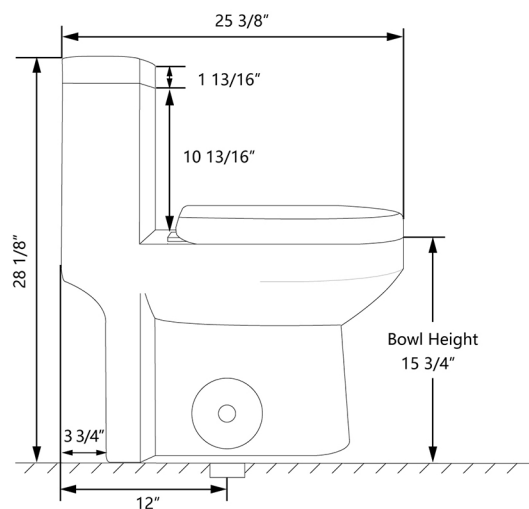

0.8/1.28 GPF

Dual-Flush Elongated One-Piece Toilet

SKU: DV-1F52812

Features:

- + Glazed ceramic one piece toilet
- + Soft close seat
- + Designed for small bathroom, compact but practical
- + Glazed skirted trapway
- + Installation access 12" Rough-in floor mount installation
- + Dual siphon flush system 0.8/1.28 gallons per flush(GPF)
- + Chrome push button

Included Accessories

- DV-F812T11 : Tank Lid
- DV-F812S11 : Toilet Seat
- DV-F812S01 : Toilet Seat With Installation Accessories
- DV-F812V31 : Flush Button
- DV-F812V01 : Water Fitting
- DV-F008P11 : Wax Ring
- DV-F081P21 : Side Cover Parts
- DV-FMYV51 : Supply Line Connector

DeerValley One-Piece Toilet

One Year Limited Warranty

DeerValley®

Specifications:

- + 0.8/1.28 GPF
- + Dual Siphon Flush System
- + 12" Rough-in
- + 16 3/4" Seat Height
- + Elongated Bowl
- + 15 3/4" Bowl Height
- + One Year Limited Warranty
- + Factory Flush-tested
- + cUPC&UPC Certified
- + **Product Weight:** 82 lbs.
- + **L:** 25 3/8" x **W:** 13 3/8" x **H:** 28 1/8"

Notes:

- + Please check if the product is intact at the first time upon you receive the goods.
- + Please follow the installation instructions to install this product.
- + Please note the size of the products, this toilet is suitable for small space.
- + Choose the matching toilet seat according to the dimensions of the toilet seat and the bolts' spread distance.
- + This toilet is suitable for 1/2" and 7/8" supply line.
- + The toilet is a floor mounted type.