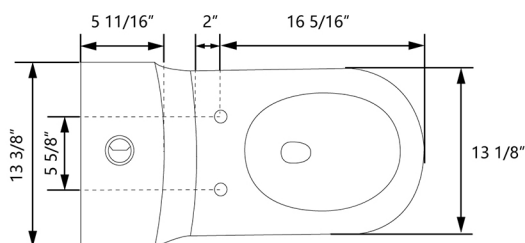

0.8/1.28 GPF

Dual-Flush Elongated One-Piece Toilet

SKU: DV-1F52812

Features:

- + Glazed ceramic one piece toilet
- + Soft close seat
- + Designed for small bathroom, compact but practical
- + Glazed skirted trapway
- + Installation access 12" Rough-in floor mount installation
- + Dual siphon flush system 0.8/1.28 gallons per flush(GPF)
- + Chrome push button

DeerValley One-Piece Toilet

One Year Limited Warranty

DeerValley®

Specifications:

- + 0.8/1.28 GPF
- + Dual Siphon Flush System
- + 12" Rough-in
- + 16 3/4" Seat Height
- + Elongated Bowl
- + 15 3/4" Bowl Height
- + One Year Limited Warranty
- + Factory Flush-tested
- + cUPC&UPC Certified
- + **Product Weight:** 82 lbs.
- + **L:** 25 3/8" x **W:** 13 3/8" x **H:** 28 1/8"

Notes:

- + Please check if the product is intact at the first time upon you receive the goods.
- + Please follow the installation instructions to install this product.
- + Please note the size of the products, this toilet is suitable for small space.
- + Choose the matching toilet seat according to the dimensions of the toilet seat and the bolts' spread distance.
- + This toilet is suitable for 1/2" and 7/8" supply line.
- + The toilet is a floor mounted type.