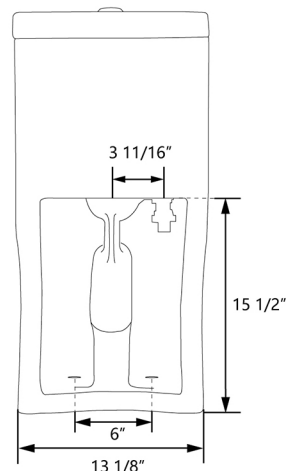

0.8/1.28 GPF

Dual-Flush Elongated One-Piece Toilet

SKU: DV-1F52812

Features:

- + Glazed ceramic one piece toilet
- + Soft close seat
- + Designed for small bathroom, compact but practical
- + Glazed skirted trapway
- + Installation access 12" Rough-in floor mount installation
- + Dual siphon flush system 0.8/1.28 gallons per flush(GPF)
- + Chrome push button

Included Accessories

- DV-F812T11 : Tank Lid
- DV-F812S11 : Toilet Seat
- DV-F812S01 : Toilet Seat With Installation Accessories
- DV-F812V31 : Flush Button
- DV-F812V01 : Water Fitting
- DV-F008P11 : Wax Ring
- DV-F081P21 : Side Cover Parts
- DV-FMYV51 : Supply Line Connector

DeerValley One-Piece Toilet

One Year Limited Warranty

DeerValley®

Specifications:

- + 0.8/1.28 GPF
- + Dual Siphon Flush System
- + 12" Rough-in
- + 16 3/4" Seat Height
- + Elongated Bowl
- + 15 3/4" Bowl Height
- + One Year Limited Warranty
- + Factory Flush-tested
- + cUPC&UPC Certified
- + **Product Weight:** 82 lbs.
- + **L:** 25 3/8" x **W:** 13 3/8" x **H:** 28 1/8"

Notes:

- + Please check if the product is intact at the first time upon you receive the goods.
- + Please follow the installation instructions to install this product.
- + Please note the size of the products, this toilet is suitable for small space.
- + Choose the matching toilet seat according to the dimensions of the toilet seat and the bolts' spread distance.
- + This toilet is suitable for 1/2" and 7/8" supply line.
- + The toilet is a floor mounted type.