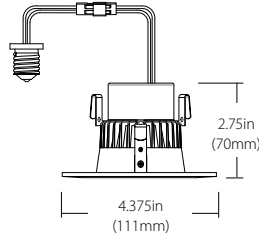

DIMENSIONS

TRIM OPTIONS

WHITE
BAFFLE

NICKEL

OIL RUBBED
BRONZE

BLACK

Part of the D-Series, the DQR3 is everything you love about NICOR's recessed downlighting family with the added design aesthetic of a square trim. Compatible with most 3" recessed housings, this luminaire delivers incredible color accuracy with 90+ CRI and flexible dimming capabilities. Designed to boost energy efficiency, the LED light engine draws only 8 watts while achieving a light output of up to 500 lumens. The DQR3 is an ideal commercial, retail, institutional or residential downlight choice for retrofit or new construction. From LED color rendering and trim finishes to fixture performance, the design style blends nicely with other fixtures in this series.

ORDERING INFORMATION

Example: DQR3-10-120-3K-WH-BF

Series	Version	Voltage	CCT's	Trim
DQR3	10 (v1.0)	120 (V)	2K (2700)	WH-BF (white baffle)
			3K (3000)	BK-BF (black baffle)*
			4K (4000)	NK-BF (nickel baffle)*
				OB-BF (oil-rubbed bronze baffle)*