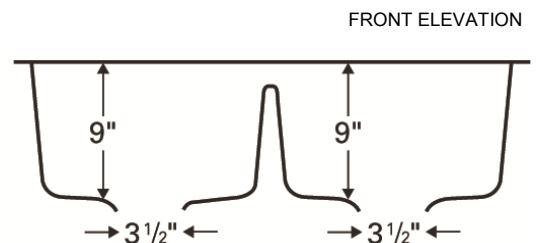

Features and Specifications:

- Double equal bowl kitchen sink.
- Made of 80% quartz and the finest acrylic resins.
- Designed for undermount installation in all solid surface, granite and quartz countertops.
- Outside dimensions: 33-1/2" x 20-1/2" x 9".
- Inside bowl dimensions:
 Left bowl - 14-3/8" x 17-1/4" x 9"
 Right bowl - 14-3/8" x 16" x 9"
- Rear positioned wastes.
- Waste opening: 3-1/2".
- Sink bowl surface has a matte finish.
- Supplied with mounting clips and cutout template.
- Sinks colors available: Black, Bisque, White, Concrete, Brown, Grey
- Accessories included: 2 x GR-6017 Bottom Grids, 2 x Stainless Steel Basket Strainers and 1 x Luster Pro Oil
- cUPC Certified
- Basket strainers in matching colors available as optional accessories.

ALL DIMENSIONS ACCURATE TO 1/4"