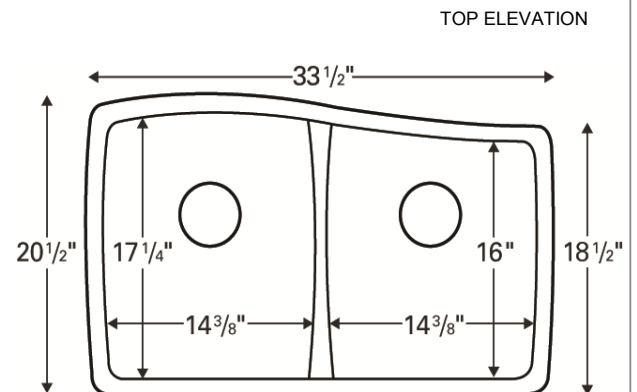

Features and Specifications:

- Double equal bowl kitchen sink.
- Made of 80% quartz and the finest acrylic resins.
- Designed for undermount installation in all solid surface, granite and quartz countertops.
- Outside dimensions: 33-1/2" x 20-1/2" x 9".
- Inside bowl dimensions:
 Left bowl - 14-3/8" x 17-1/4" x 9"
 Right bowl - 14-3/8" x 16" x 9"
- Rear positioned wastes.
- Waste opening: 3-1/2".
- Sink bowl surface has a matte finish.
- Supplied with mounting clips and cutout template.
- Sinks colors available: Black, Bisque, White, Concrete, Brown, Grey
- Accessories included: 2 x GR-6017 Bottom Grids, 2 x Stainless Steel Basket Strainers and 1 x Luster Pro Oil
- cUPC Certified
- Basket strainers in matching colors available as optional accessories.

ALL DIMENSIONS ACCURATE TO 1/4"