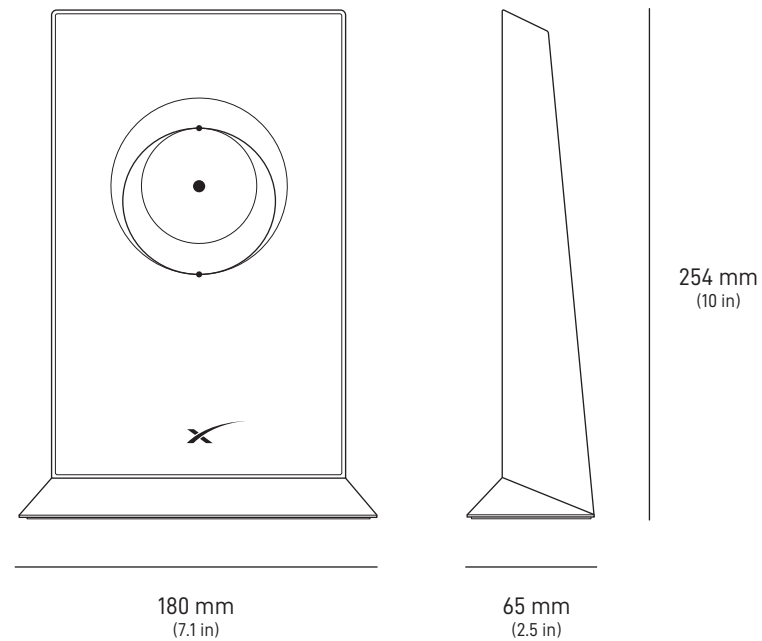

Dish

Base

Router

Starlink Cable
15.2 m
(50 ft)

AC Cable
1.8 m
(6 ft)

DISH

513 mm
(20.2 in)

303 mm
(11.9 in)

34 mm
(1.3 in)

380 mm
(15 in)

544 mm
(21.4 in)

Antenna	Electronic Phased Array
Field of View	100°
Orientation	Motorized Self Orienting
Dish Weight	2.9 kg (6.4 lbs) without Cable 3.6 kg (7.9 lbs) with 15.2 m (50 ft) Cable
Environmental Rating	IP54
Operating Temperature	-30°C to 50°C (-22°F to 122°F)
Wind Speed	Operational: 80 kph+ (50 mph+)
Snow Melt Capability	Up to 40 mm / hour (1.5 in / hour)
Power Consumption	Average: 50-75 W

Wi-Fi Technology	802.11ac Dual Band
Generation	Wi-Fi 5
Radio	Dual Band -3 x 3 MIMO
Operating Temperature	-30°C to 50°C (-22°F to 122°F)
Weight	1 kg (2.2 lbs)
Security	WPA2
Range	Up to 185 m ² (2000 ft ²) *Varies on placement, interference, and building materials
Environmental Rating	IP54 - Configured for Indoor Use
Power Indicator	White LED Base of Router
Mesh Compatibility	Compatible with up to 12 Starlink Nodes
Devices	Connect up to 128 devices

122 mm
(4.8 in)

End	Pin	Ethernet Pin	Wire Color	Pin	End
Dish	A1, A2	B+	Orange White	A1, A2	Wi-Fi
	A3, A4	B-	Orange	A3, A4	
	A5, A6	A+	Green White	A5, A6	
	A7, A8	A-	Green	A7, A8	
	B1, B2	--	N / C	B1, B2	
	B3, B4	--	N / C	B3, B4	
	B5	D+	Brown White	B5	
	B6	D-	Brown	B6	
	B7	C-	Blue White	B7	
	B8	C+	Blue	B8	
	B9, B10	--	N / C	B9, B10	
	B11, B12	--	N / C	B11, B12	
	Shield Can		Drain Wire	Shell	