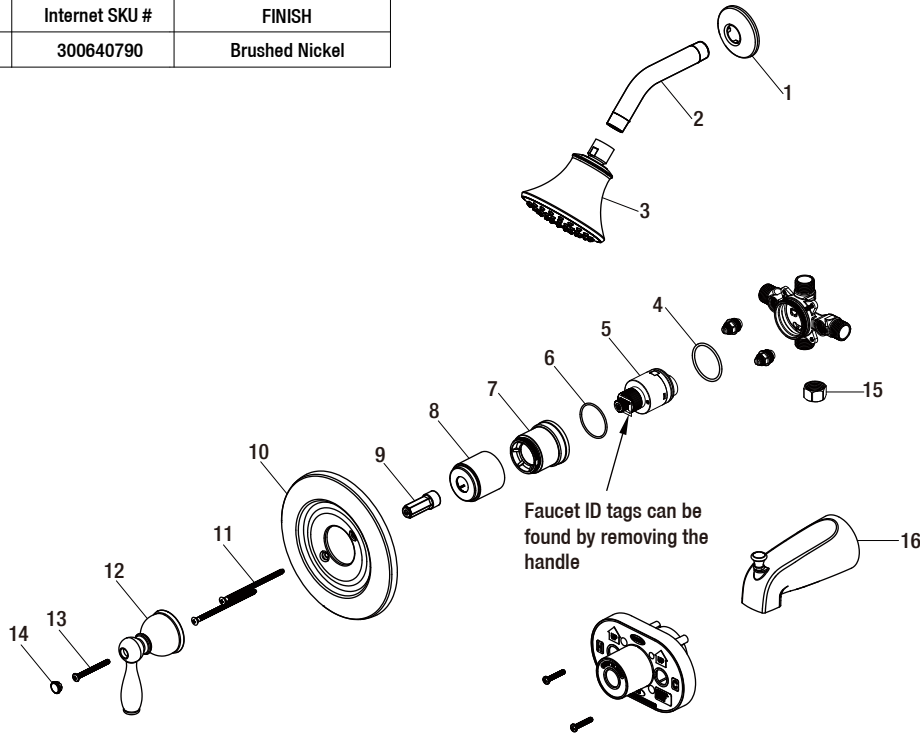

Replacement Parts List

Mandouri 1-Handle 1-Spray Tub and Shower Faucet in Brushed Nickel

MODEL	Internet SKU #	FINISH
HD873X-2204	300640790	Brushed Nickel

Many replacement parts can be purchased online or at your local store. Please use the table below to identify the part SKU number needed, go to HOMEDEPOT.COM, and check for online and store availability. If you can't find the part you are looking for, please call 1-855-HD-GLACIER.

Part	Description	Part #	Internet SKU #	Store SKU #
1	Shower flange	RP3802604		
2	Shower arm	RP3801904		
3	Shower head	RP3833504		
4	O-ring	RP60101		
5	Cartridge	RP20075	202666286	270530
6	O-ring	RP60091		
7	Bonnet	RP7043701		
8	Sleeve	RP8054004		

Part	Description	Part #	Internet SKU #	Store SKU #
9	Inverter	RP70556		
10	Escutcheon	RP8059604		
11	Escutcheon screw	RP5019704		
12	Handle	RP1352504		
13	Screw	RP50199		
14	Index	RP1000704		
15	Plug	RP70365		
16	Spout	RP3307804		