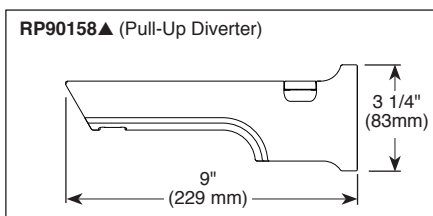

**52664▲ 1.75 GPM H<sub>2</sub>O Showerhead**

- Full Body Spray
- H<sub>2</sub>Okinetic Spray
- Pause
- Full Spray w/Massage
- Massage Spray

Delta reserves the right (1) to make changes in specifications and materials, and (2) to change or discontinue models, both without notice or obligation. Dimensions are for reference only. See current full-line price book or www.deltafaucet.com for finish options and product availability.