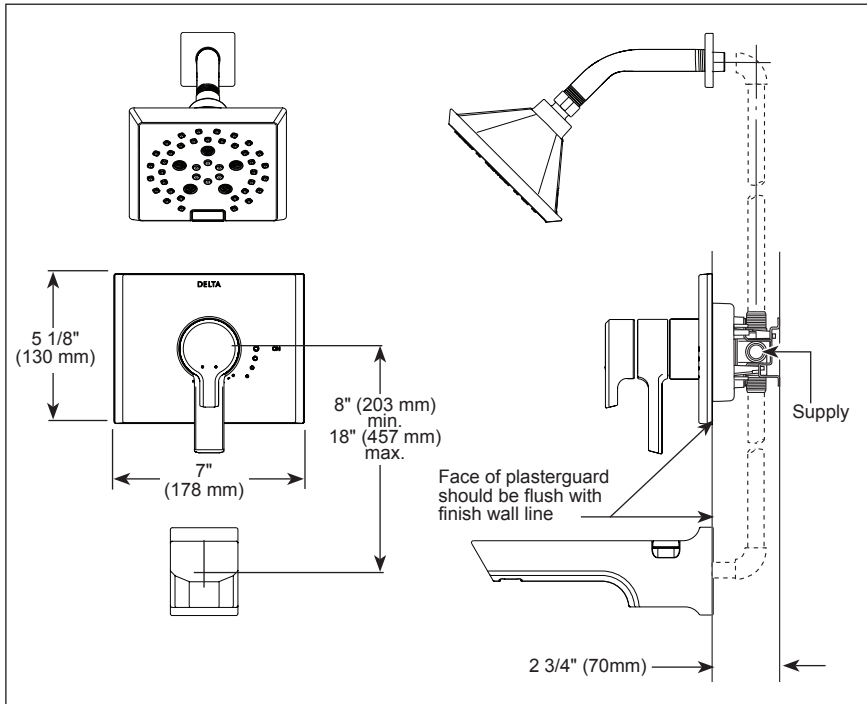

▲ Designate Proper Finish Suffix