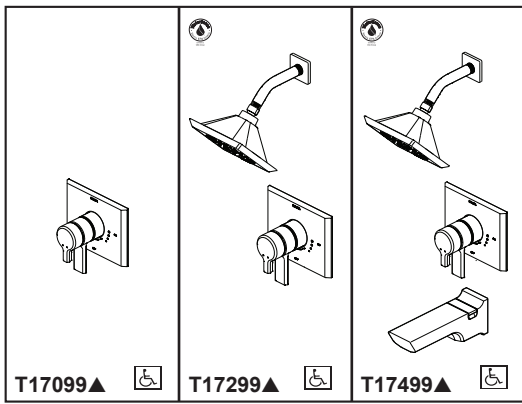

Submitted Model No.:

Specific Features: