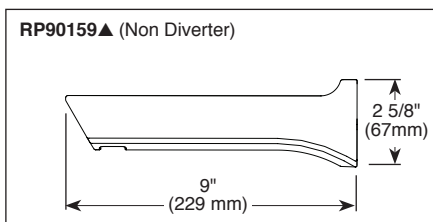

**52664▲ 1.75 GPM H<sub>2</sub>O Showerhead**

- Full Body Spray
- H<sub>2</sub>Okinetic Spray
- Pause
- Full Spray w/Massage
- Massage Spray

Delta reserves the right (1) to make changes in specifications and materials, and (2) to change or discontinue models, both without notice or obligation. Dimensions are for reference only. See current full-line price book or www.deltafaucet.com for finish options and product availability.