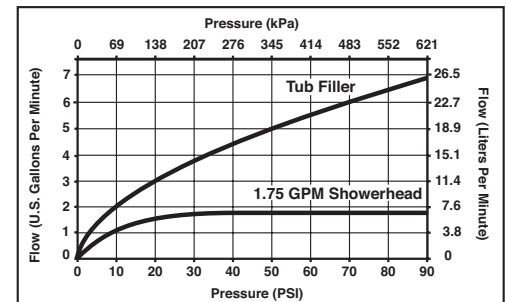

STANDARD SPECIFICATIONS:

- Maintains a balanced pressure of hot and cold water even when a valve is turned on or off elsewhere in the system.
- Max. 1.75 gpm @ 80 psi, 7.60 L/min @ 550 kPa.
- For use with MultiChoice® Universal rough valve body. (R10000 Series)
- Back-to-back installation capability.
- Solid brass forged body.
- Lever volume control handle; temperature adjustment dial.
- Field adjustable to limit handle rotation into hot water zone.
- Maximum dial rotation adjustable between 90° and 180°.
- All parts replaceable from the front of the valve.
- Red/blue pad print temperature indicators on temperature adjustment dial.
- Stem extension kit RP77992 can be ordered to allow for an additional 1 3/4" wall thickness. RP77992 ships with chrome escutcheon screws. For special finishes also order RP12630 escutcheon screws in desired finish.

WARRANTY

- Lifetime limited warranty on parts (other than electronic parts and batteries) and finishes: or, for commercial users, for 5 years from date of purchase.
- 5 year limited warranty on electronic parts (other than batteries); or, for commercial users, for 1 year from the date of purchase. No warranty is provided on batteries.

COMPLIES WITH:

- ASME A112.18.1 / CSA B125.1
- ASSE 1016
- Indicates compliance to ICC/ANSI A117.1 - Valve control only.
- EPA WaterSense®

Delta Faucet Company

55 E 111th Street, Indianapolis, Indiana 46280
350 South Edgeware Road, St. Thomas, ON N5P 4L1
© 2017 Delta Faucet Company