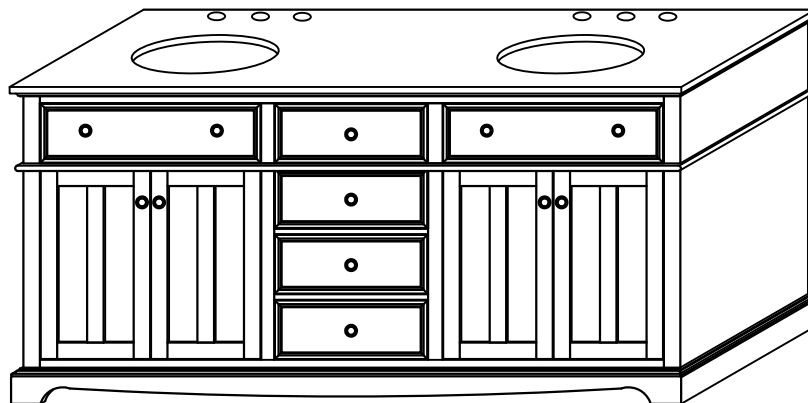

HOME DECORATORS COLLECTION

BF-25323 FREMONT DOUBLE VANITY 34"Hx72"Wx22"D

INV#29439

ASSEMBLY INSTRUCTIONS

Made In China

PRODUCT SPECIFICATION:

- NATURAL GRANITE TOP PRE-ASSEMBLED
- (72W x 22D x 34.1H) INCH
- N.W.: 264.6LBS G.W.: 292.1LBS