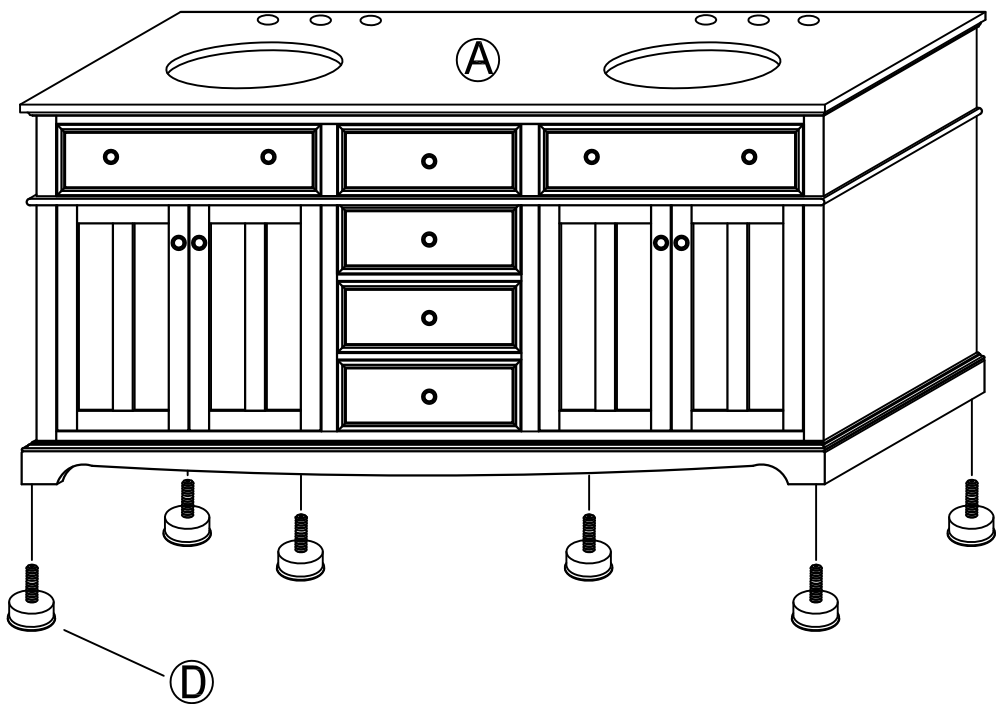

HOME DECORATORS COLLECTION

BF-25323 FREMONT DOUBLE VANITY 34"Hx72"Wx22"D

INV#29439

ASSEMBLY INSTRUCTIONS

Made In China

PRODUCT SPECIFICATION:

- NATURAL GRANITE TOP PRE-ASSEMBLED
- (72W x 22D x 34.1H) INCH
- N.W.: 264.6LBS G.W.: 292.1LBS

STRUCTURAL DIAGRAM

PARTS LIST

<p>A</p>  <p>CABINET-1PC</p>	<p>B</p>  <p>SHELVES-2PCS</p>	<p>C</p>  <p>SHELF SUPPORTS-8PCS</p>	<p>D</p>  <p>FEET-6PCS</p>
--	---	---	--

NOTE: THE SURFACE WITH THE STICKER IS THE BACK SIDE.