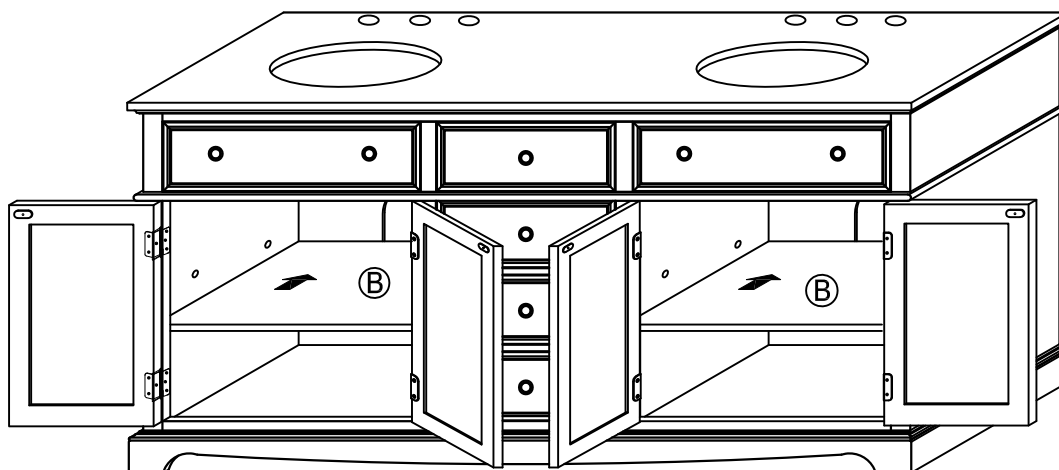

3) . ASSEMBLE THE SHELVES(B) .

- PUT THE SHELVES(B) ONTO THE SHELF SUPPORTS(C) .