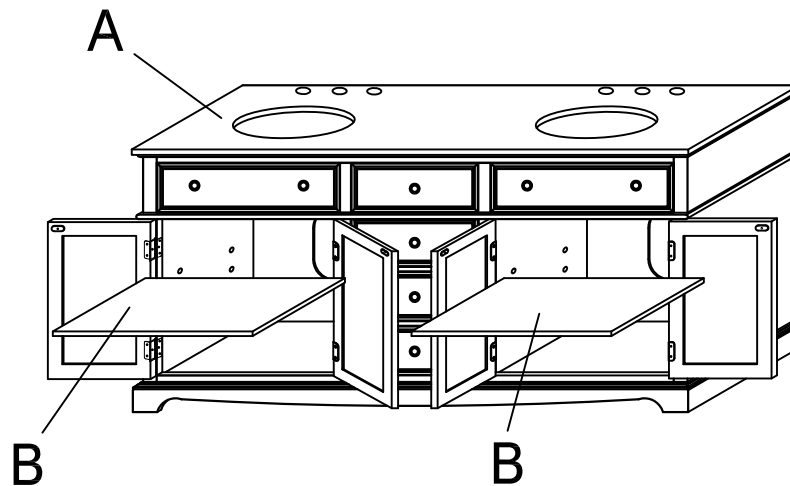

HOME DECORATORS COLLECTION

BF-25323 FREMONT DOUBLE VANITY 34"Hx72"Wx22"D

INV#29439

ASSEMBLY INSTRUCTIONS

Made In China

PRODUCT SPECIFICATION:

- NATURAL GRANITE TOP PRE-ASSEMBLED
- (72W x 22D x 34.1H) INCH
- N.W.: 264.6LBS G.W.: 292.1LBS

STRUCTURAL DIAGRAM

PARTS LIST

<p>A</p>  <p>CABINET-1PC</p>	<p>B</p>  <p>SHELVES-2PCS</p>	<p>C</p>  <p>SHELF SUPPORTS-8PCS</p>	<p>D</p>  <p>FEET-6PCS</p>
--	---	---	--

NOTE: THE SURFACE WITH THE STICKER IS THE BACK SIDE.