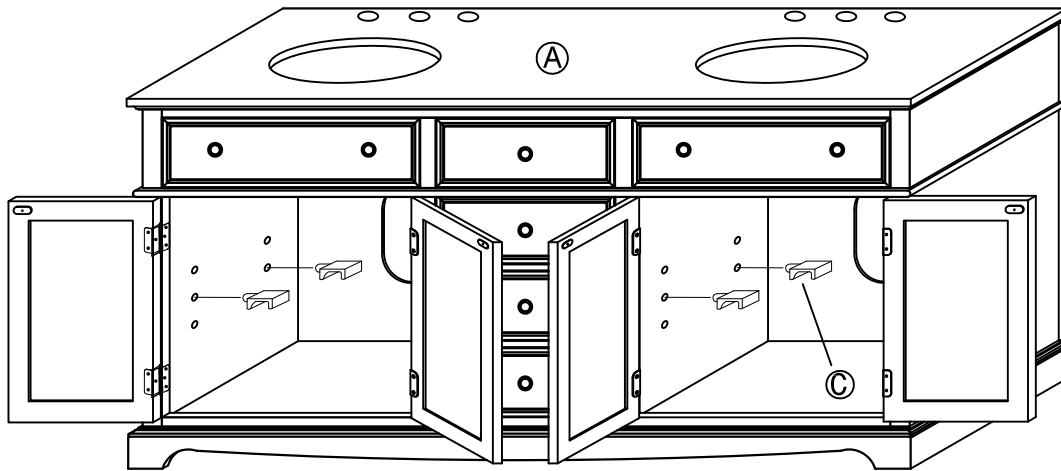

HOME DECORATORS COLLECTION

BF-25323 FREMONT DOUBLE VANITY 34"Hx72"Wx22"D

INV#29439

ASSEMBLY INSTRUCTIONS

Made In China

PRODUCT SPECIFICATION:

- NATURAL GRANITE TOP PRE-ASSEMBLED
- (72W x 22D x 34.1H) INCH
- N.W.: 264.6LBS G.W.: 292.1LBS

STRUCTURAL DIAGRAM

PARTS LIST

<p>A</p>  <p>CABINET-1PC</p>	<p>B</p>  <p>SHELVES-2PCS</p>	<p>C</p>  <p>SHELF SUPPORTS-8PCS</p>	<p>D</p>  <p>FEET-6PCS</p>
--	---	---	--

NOTE: THE SURFACE WITH THE STICKER IS THE BACK SIDE.

1) . ASSEMBLE THE FEET(D) .

- ROTATE 6 FEET(D) INTO THE HOLES IN THE CABINET(A) .

2) . ASSEMBLE THE SHELF SUPPORTS(C) .

- INSERT 8 SHELF SUPPORTS(C) INTO THE HOLES IN THE CABINET(A) .

3) . ASSEMBLE THE SHELVES(B) .