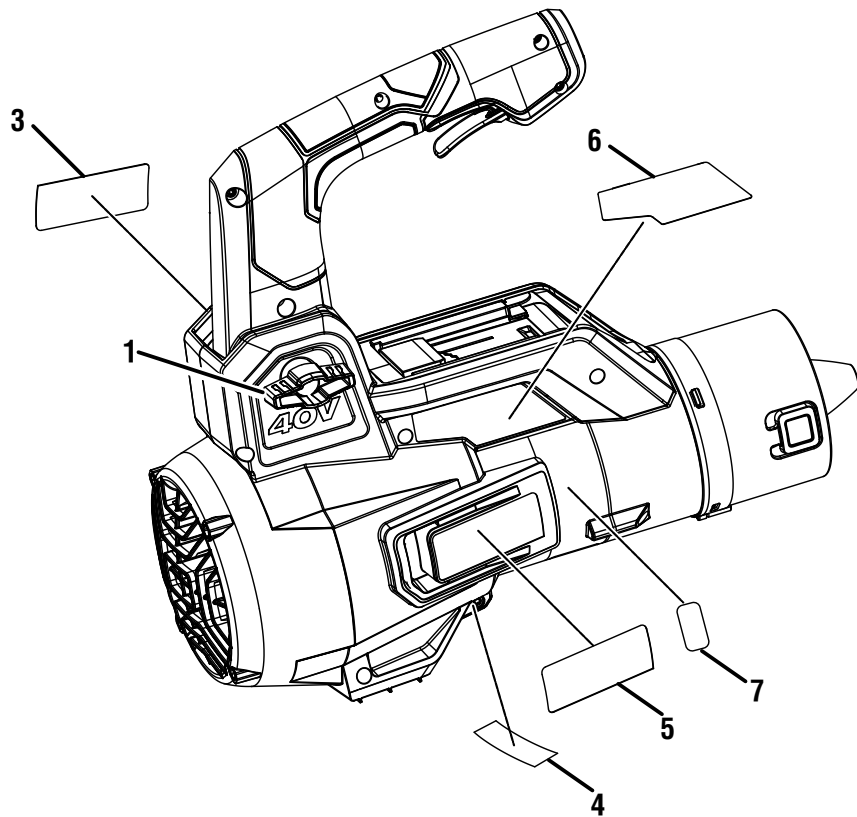

REPAIR SHEET

BRAND RYOBI		DESCRIPTION 40 Volt Blower
MODEL NO. RY404012VNM	MFG. NO. 108724001	

TECHTRONIC INDUSTRIES POWER EQUIPMENT

P.O. Box 1288, Anderson, SC 29622 ■ 1-800-525-2579 ■ www.ryobitools.com

RY404012VNM

PARTS LIST

KEY NO.	PART NO.	DESCRIPTION	QTY.
1	539320003	Handle Knob	1
2	544461001	Tube	1
3	941257002	Logo Label	1
4	941110054	Data Label	1
5	941110096	Warning Label (FR/SP)	1
6	941110056	Icon Warning Label	1
7	941110097	QR Label	1
	Not Shown:		
	998000656	Operator's Manual	