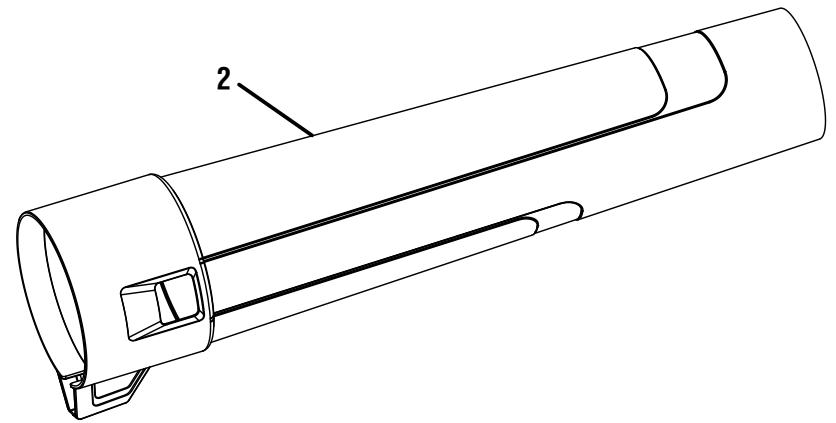

RY404012VNM

PARTS LIST

KEY NO.	PART NO.	DESCRIPTION	QTY.
1	539320003	Handle Knob	1
2	544461001	Tube	1
3	941257002	Logo Label	1
4	941110054	Data Label	1
5	941110096	Warning Label (FR/SP)	1
6	941110056	Icon Warning Label	1
7	941110097	QR Label	1
	Not Shown:		
	998000656	Operator's Manual