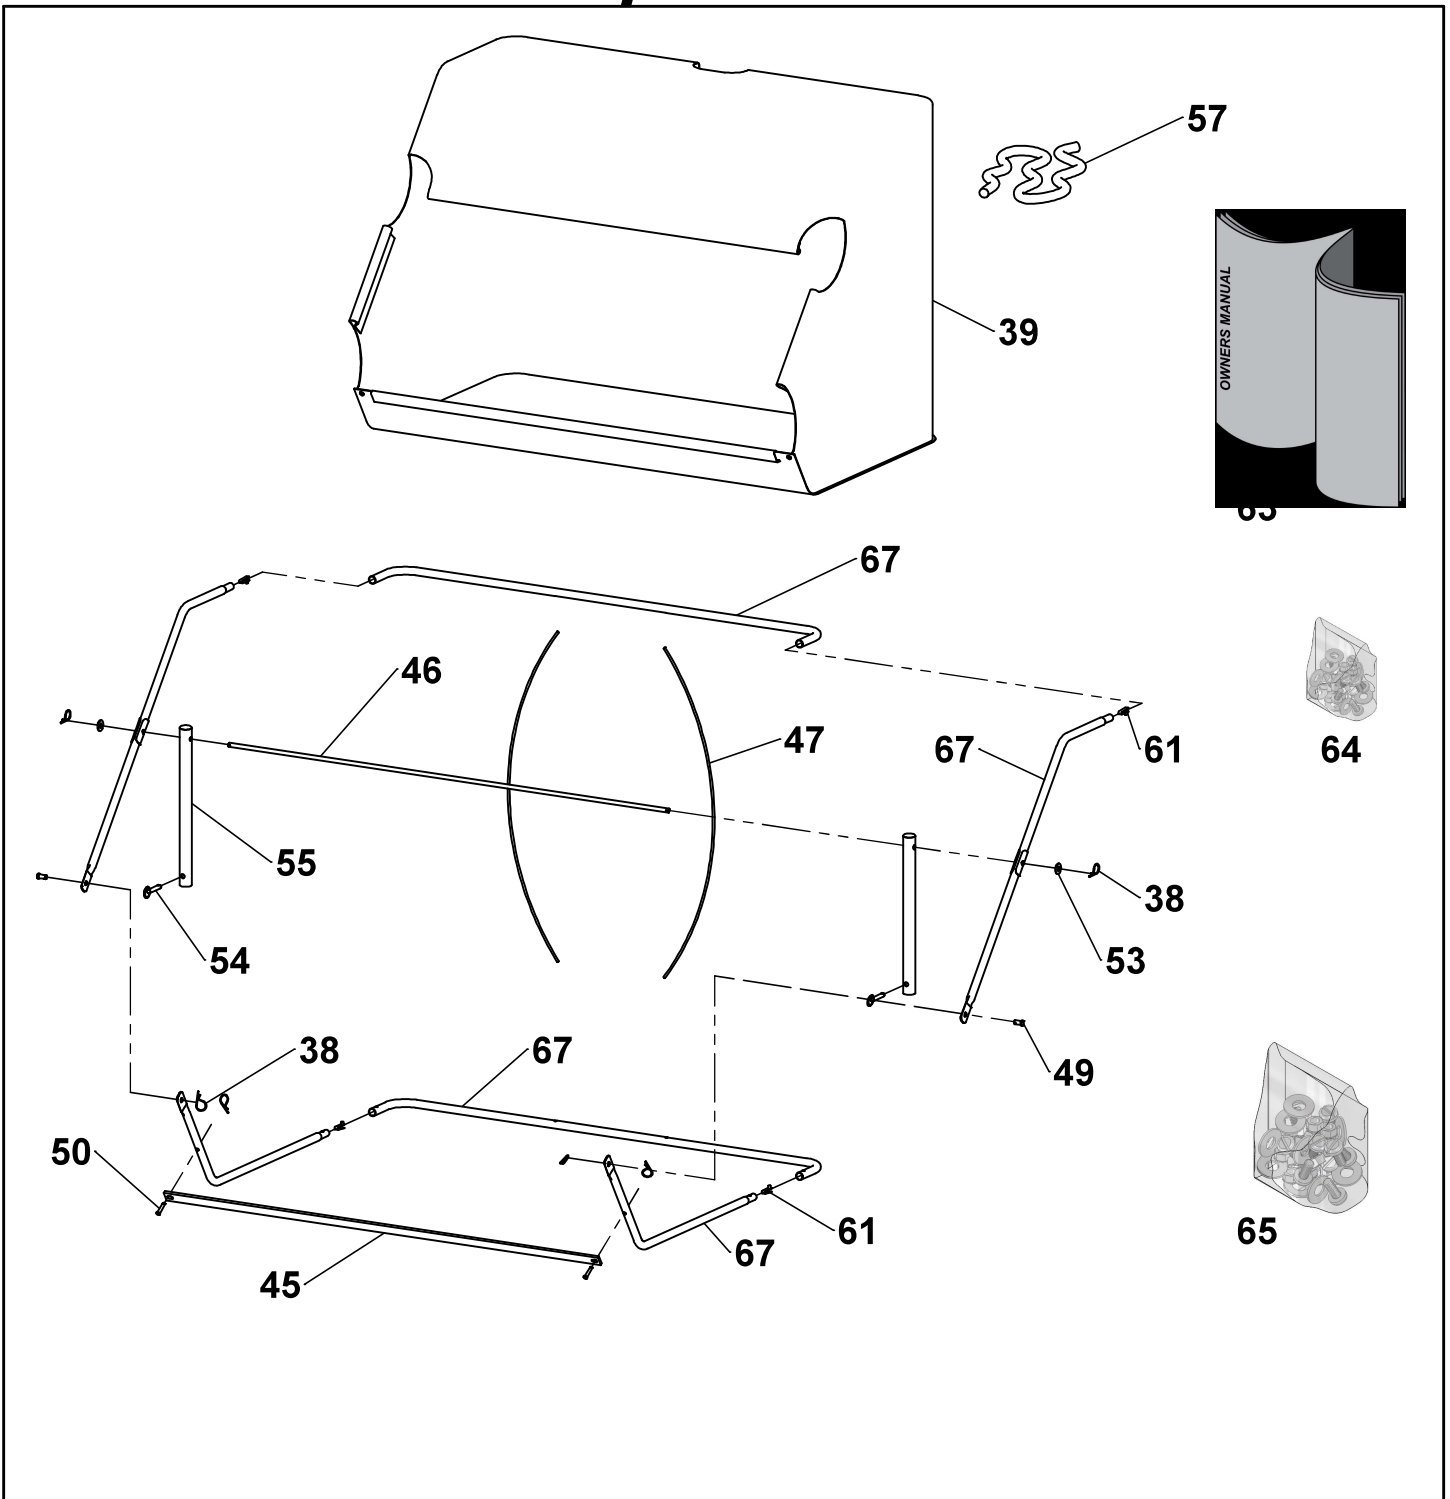

Repair Parts

ITEM	PART NO	DESCRIPTION	QTY	ITEM	PART NO	DESCRIPTION	QTY
1	6001732	Sweeper Housing	1	23	3000716	1/4" USS Flat Washer	4
2	307120	Height Adjustment	1	24	300065	1/4-20 Nyloc Nut	22
3	307181	Handle	1	25	307033	Hitch Tube, Long (incl. 62)	2
4	307113	Adjustment Lever	1	26	307034	Hitch Tube, Short	2
5	307042	Clevis Bar, Flat	2	27	3000543	3/8-16 x 2" Hex Bolt	4
6	307043	Clevis Bar, Offset	2	28	3000722	3/8" USS Curved Washer	10
7	307011	Wheel (bushings included)	2	29	310061	3/8-16 Nyloc Nut	11
8	6000540	Wheel Bushing	4	30	310051	3/8-16 x 2-3/4" Hex Bolt	2
10	6000539	Dust Cover	2	31	3000533	3/8-16 x 1" Hex Bolt	2
12	307241	Hub Cap	2	32	3000544	3/8-16 x 3-1/2" Hex Bolt	3
13	307124	Brush Axle	1	34	6000733	1/4-20 x 1" Carriage Bolt	8
14	307122	Brush Bracket	4	37	300081	Cotter Pin, 1/8" x 1-1/2"	2
15	307121	Brush Clamp	8	38	307083	Hairpin	2
16	307321	Brush	2	59	6000828	Pinion/Bearing Kit	1
17	307082	Hitch Pin	1	60	310073	3/8" USS Flat Washer	4
21	3000721	3/4" SAE Flat Washer	2	62	6000222	Snap Button	2
22	3000539	1/4-20 x 1-1/4" Hex Bolt	14				

Repair Parts

ITEM	PART NO	DESCRIPTION	QTY	ITEM	PART NO	DESCRIPTION	QTY
38	307083	Hairpin	6	55	307032	Connecting Tube	2
39	307331	Hopper Bag	1	57	307361	Dump Rope	1
45	307061	Hopper Bar	1	61	6000208	Snap Button	4
46	307051	Pivot Rod	1	63	6001731	Owners Manual	1
47	307052	Tension Rod	2	64	307132	Hardware Bag-Hitch	1
49	3000818	Clevis Pin, 3/8" x 1/2"	2	65	307133	Hardware Bag-Frame	1
50	3000820	Clevis Pin, 1/4" x 1-1/4"	2				
53	3000720	3/8" USS Flat Washer	2	67	6000864	Hopper Frame Kit, 22 cu. ft.	1
54	3000823	Quick-Release Pin	2				