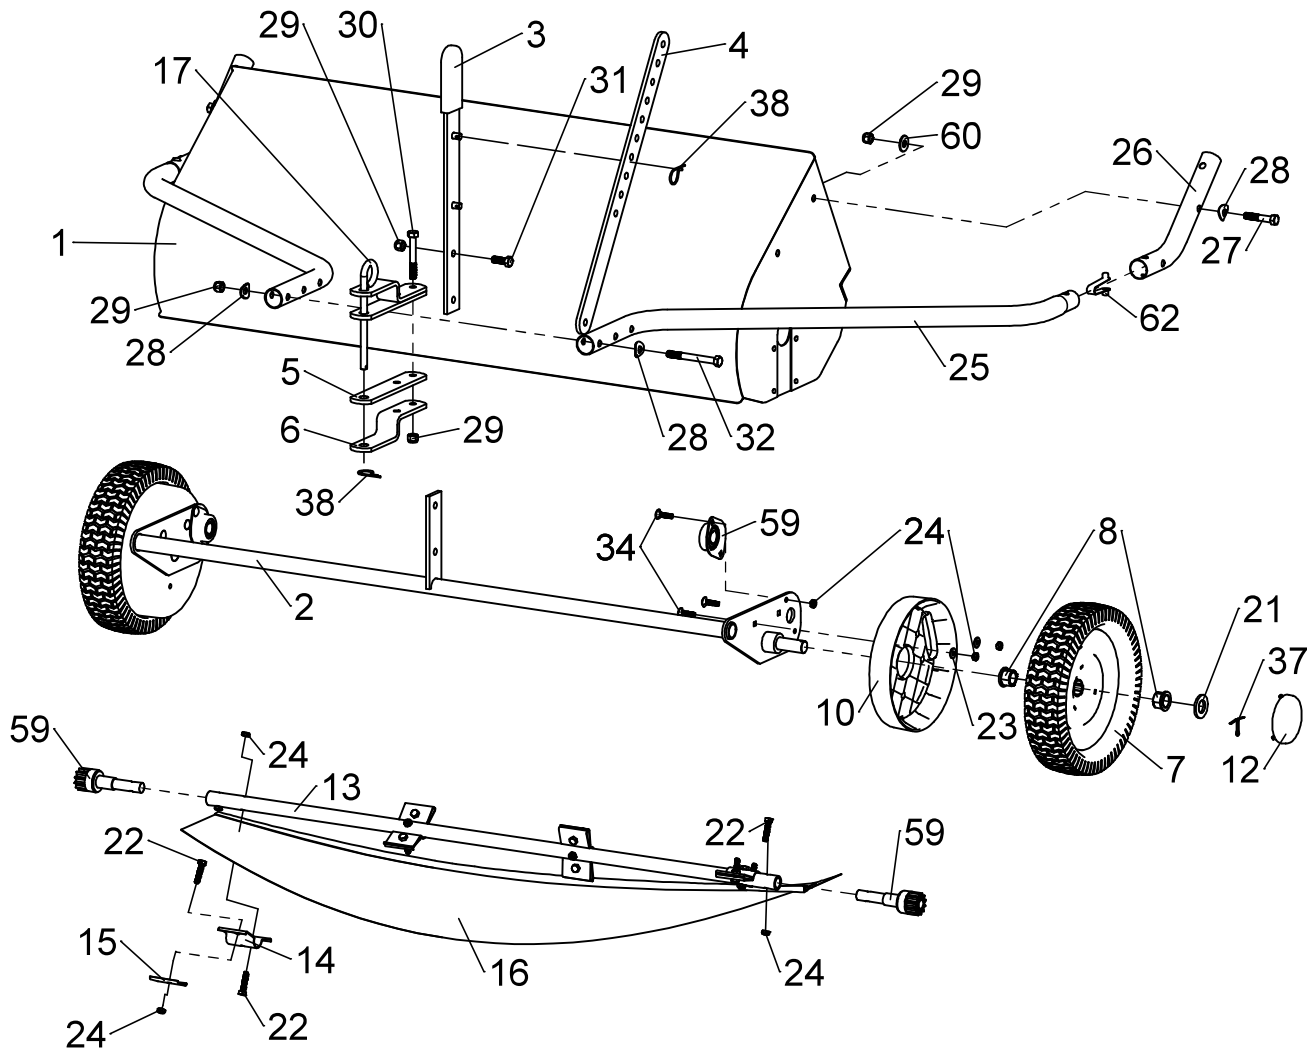

Repair Parts

ITEM	PART NO	DESCRIPTION	QTY	ITEM	PART NO	DESCRIPTION	QTY
1	6001732	Sweeper Housing	1	23	3000716	1/4" USS Flat Washer	4
2	307120	Height Adjustment	1	24	300065	1/4-20 Nyloc Nut	22
3	307181	Handle	1	25	307033	Hitch Tube, Long (incl. 62)	2
4	307113	Adjustment Lever	1	26	307034	Hitch Tube, Short	2
5	307042	Clevis Bar, Flat	2	27	3000543	3/8-16 x 2" Hex Bolt	4
6	307043	Clevis Bar, Offset	2	28	3000722	3/8" USS Curved Washer	10
7	307011	Wheel (bushings included)	2	29	310061	3/8-16 Nyloc Nut	11
8	6000540	Wheel Bushing	4	30	310051	3/8-16 x 2-3/4" Hex Bolt	2
10	6000539	Dust Cover	2	31	3000533	3/8-16 x 1" Hex Bolt	2
12	307241	Hub Cap	2	32	3000544	3/8-16 x 3-1/2" Hex Bolt	3
13	307124	Brush Axle	1	34	6000733	1/4-20 x 1" Carriage Bolt	8
14	307122	Brush Bracket	4	37	300081	Cotter Pin, 1/8" x 1-1/2"	2
15	307121	Brush Clamp	8	38	307083	Hairpin	2
16	307321	Brush	2	59	6000828	Pinion/Bearing Kit	1
17	307082	Hitch Pin	1	60	310073	3/8" USS Flat Washer	4
21	3000721	3/4" SAE Flat Washer	2	62	6000222	Snap Button	2
22	3000539	1/4-20 x 1-1/4" Hex Bolt	14				

Repair Parts

ITEM	PART NO	DESCRIPTION	QTY	ITEM	PART NO	DESCRIPTION	QTY
38	307083	Hairpin	6	55	307032	Connecting Tube	2
39	307331	Hopper Bag	1	57	307361	Dump Rope	1
45	307061	Hopper Bar	1	61	6000208	Snap Button	4
46	307051	Pivot Rod	1	63	6001731	Owners Manual	1
47	307052	Tension Rod	2	64	307132	Hardware Bag-Hitch	1
49	3000818	Clevis Pin, 3/8" x 1/2"	2	65	307133	Hardware Bag-Frame	1
50	3000820	Clevis Pin, 1/4" x 1-1/4"	2				
53	3000720	3/8" USS Flat Washer	2	67	6000864	Hopper Frame Kit, 22 cu. ft.	1
54	3000823	Quick-Release Pin	2				