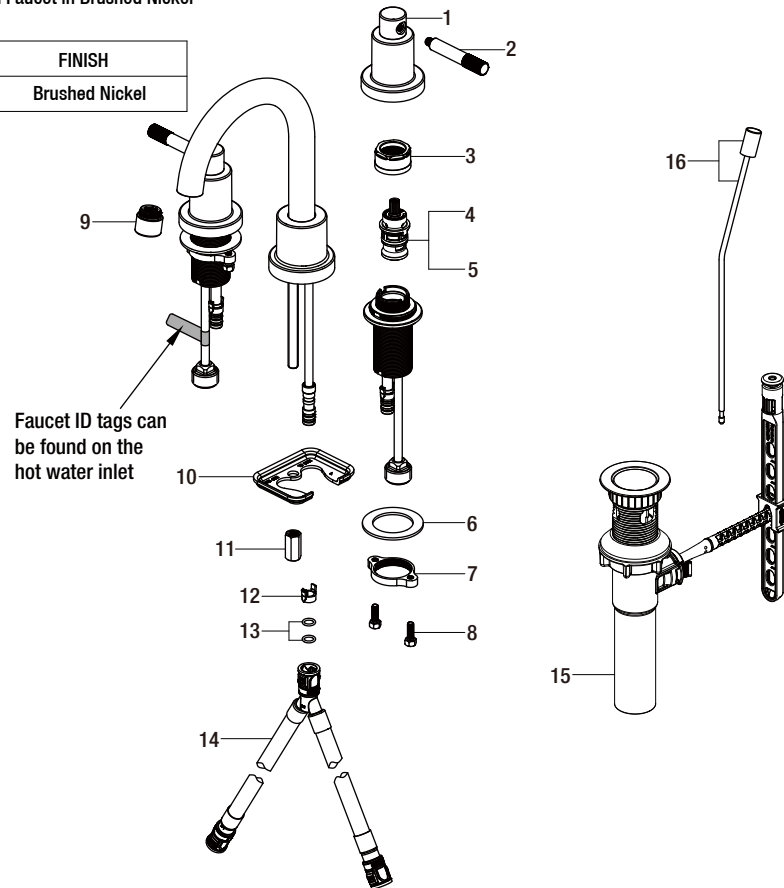

8 in. Widespread 2-Handle High-Arc Bathroom Faucet in Brushed Nickel

MODEL	SKU #	FINISH
67704W-6004	20677988	Brushed Nickel

Many replacement parts can be purchased online or at your local store. Please use the table below to identify the part SKU number needed, go to HOMEDEPOT.COM, and check for online and store availability. If you can't find the part you are looking for, please call 1-855-HD-GLACIER.

Part	Description	Part #	Internet SKU #	Store SKU #
1	Handle seat	RP1716204		
2	Handle	RP1347104		
3	Bonnet nut	RP70193	206671342	
4	Cartridge H	RP20079		
5	Cartridge C	RP20080		
6	Washer	RP64147		
7	Nut	RP56059		
8	Screw	RP50004		
9	Aerator	RP3024804		

Part	Description	Part #	Internet SKU #	Store SKU #
10	Washer	RP70228		
11	Lock nut	RP56026		
12	Block	RP70421		
13	O-ring	RP60002		
14	Quick connect hose	RP70430		
15	ClickInstall™ drain assembly	RP4022804		
16	Lift rod	RP4024904		