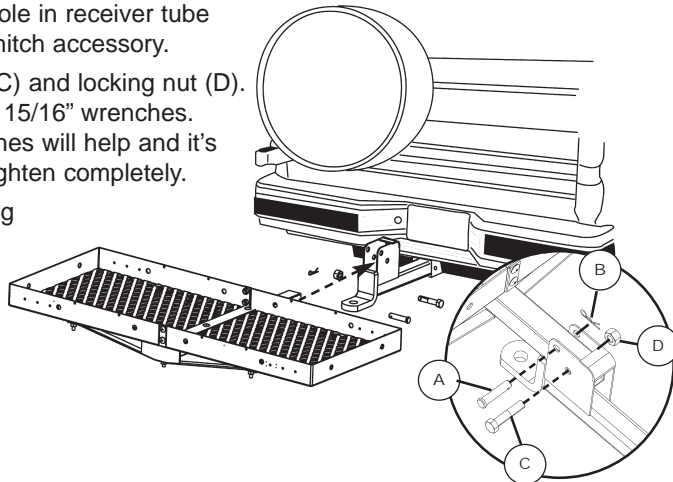

PARTS AND HARDWARE LIST

1

Parts:

1. Folding Tow Bar

Hardware:

- A. Clevis Pin
- B. Hitch Pin Clip
- C. Bolt
- D. Locking Nut

ASSEMBLY INSTRUCTIONS

STEP 1

Place folding tow bar (1) into receiver hitch and secure with receiver hitch's clevis pin and hitch pin clip. **Clevis pin for receiver hitch is NOT included.**

STEP 2

Slide assembled hitch-haul or other accessory item's receiver tube into folding tow bar aligning hole in receiver tube with front hole of hitch accessory.

Secure with bolt (C) and locking nut (D). Tighten using two 15/16" wrenches. Using both wrenches will help and it's **IMPORTANT** to tighten completely.

Lock in place using clevis pin (A) and hitch clip (B).