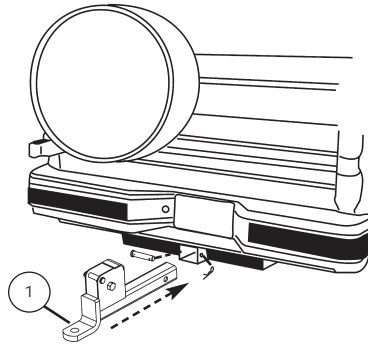

PARTS AND HARDWARE LIST

1

Parts:

1. Folding Tow Bar

Hardware:

- A. Clevis Pin
- B. Hitch Pin Clip
- C. Bolt
- D. Locking Nut

ASSEMBLY INSTRUCTIONS

STEP 1

Place folding tow bar (1) into receiver hitch and secure with receiver hitch's clevis pin and hitch pin clip. **Clevis pin for receiver hitch is NOT included.**

STEP 2

Slide assembled hitch-haul or other accessory item's receiver tube into folding tow bar aligning hole in receiver tube with front hole of hitch accessory.