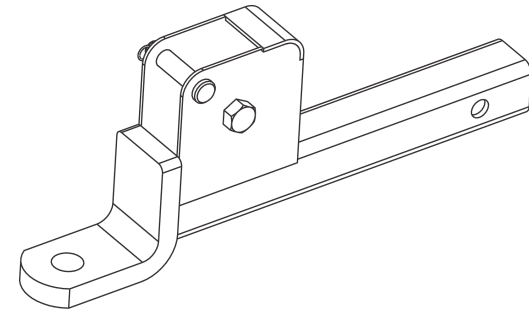

Distributed By:
Masterbuilt Outdoor Products
1 Masterbuilt Ct.
Columbus, Georgia 31907
Customer Service 1-800-489-1581

HITCH-HAUL® HFTB FOLDING TOW BAR

ASSEMBLY, OPERATION & SAFETY INSTRUCTION FOR MODEL: HFTB

Manual Code: 988050008 091123-10JM

Designed for 2" Receivers and Hitch Accessories ONLY

Tools needed for assembly: Two 15/16" wrenches

Not for use with HITCH-HAUL® Wide Cargo Carrier (30110109) with 6" sides

WARNINGS

- Never exceed receiver hitch manufacturer's tongue weight rating.
- 500 lbs maximum cargo capacity for the 2" receiver bar.
- HFTB has a maximum tow weight of 5000 lbs.
- HFTB has a maximum tongue weight rating of 500 lbs.
- Check all hardware connections before each use.
- Check for clearance between your vehicle and hitch accessories to prevent damage to either.

Place folding tow bar (1) into receiver hitch and secure with receiver hitch's clevis pin and hitch pin clip. **Clevis pin for receiver hitch is NOT included.**

STEP 2

Slide assembled hitch-haul or other accessory item's receiver tube into folding tow bar aligning hole in receiver tube with front hole of hitch accessory.