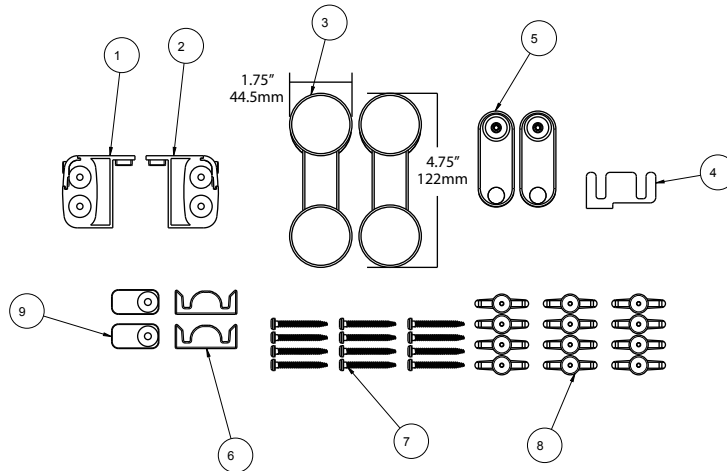

## Shower Door

## SLIDING CONTEMPORARY STYLE BATHTUB TRACK 60"

ID	DESCRIPTION	QTY	MATERIAL
1	Top Track	1	AL6463_T5
2	Roller Door Wall Jamb	2	AL6463_T5
3	Bottom Track	1	AL6061
4	Blade Seal	2	PVC

ID	DESCRIPTION	QTY	MATERIAL
1	Mounting Bracket	1	Zinc_Die_Cast
2	Mounting Bracket	1	Zinc_Die_Cast
3	Outside Roller	2	Zinc
4	Center Guide Roller Door	1	Nylon
5	Inside Roller Assy	2	Zinc
6	Contemporary Door Bumper	2	PVC
7	#8-18 X 1.5" Long Phillips Head	12	SS
8	Toggle Wall Anchor	12	Nylon
9	Bumper	2	PVC

**Traditional:** Fits Doors with an Opening min/max of 50 1/8" - 59 3/8" (127cm-151cm), with a Height of 58 1/8" (148cm)

**Contemporary:** Fits Doors with an Opening min/max of 50 1/8" - 58 1/2" (127cm-149cm), with a Height of 58 3/4" (149cm)

# Shower Door