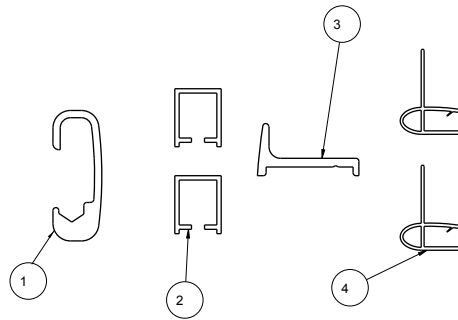

## Shower Door

## SLIDING CONTEMPORARY STYLE BATHTUB TRACK 60"

ID	DESCRIPTION	QTY	MATERIAL
1	Top Track	1	AL6463_T5
2	Roller Door Wall Jamb	2	AL6463_T5
3	Bottom Track	1	AL6061
4	Blade Seal	2	PVC

ID	DESCRIPTION	QTY	MATERIAL
1	Mounting Bracket	1	Zinc_Die_Cast
2	Mounting Bracket	1	Zinc_Die_Cast
3	Outside Roller	2	Zinc
4	Center Guide Roller Door	1	Nylon
5	Inside Roller Assy	2	Zinc
6	Contemporary Door Bumper	2	PVC
7	#8-18 X 1.5" Long Phillips Head	12	SS
8	Toggle Wall Anchor	12	Nylon
9	Bumper	2	PVC

- MATERIALS:** Anodized Aluminum Excursions (Track) and Zinc Die Cast (Mounting Brackets). Bronze Finish is Powder Coated.
- INSTALLATION:** Detailed Instructions and Hardware Included for Easy Installation.
- UNIQUE FEATURE:** Constructed of Corrosion Resistant Anodized Aluminum.  
Fits Bathtub Doors with Openings of 50-1/8" - 58-1/2"(127cm-149cm), with a Height of 58-3/4" (149cm).
- WARRANTY:** 5 Year Limited Warranty.

# Shower Door